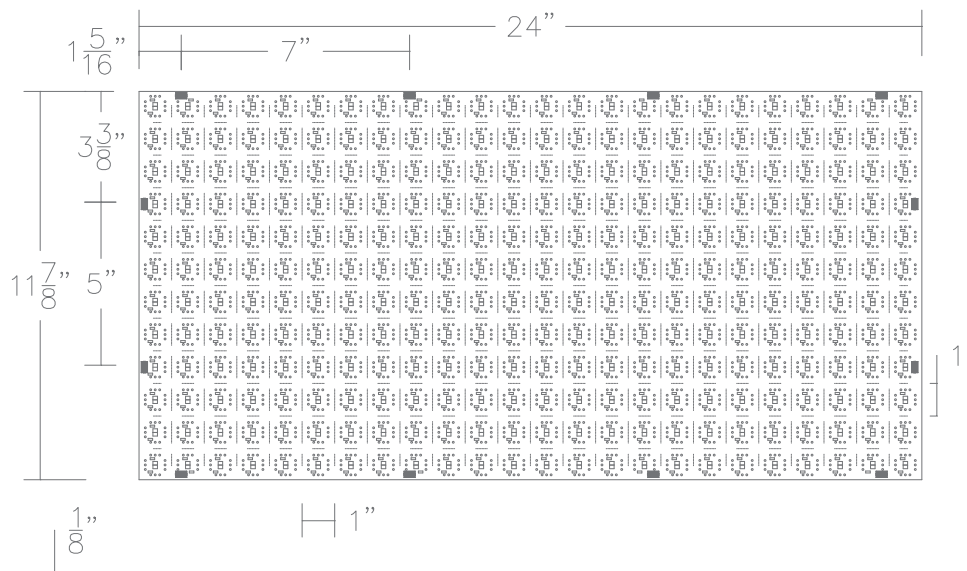

FEATURES

- With a lightweight, ultra-thin 1/8" profile
- Select and choose desirable CCT with matching CCT selectable power supply
- Even illumination of translucent surfaces from as little as 1/2" behind
- May be field-cut vertically or horizontally, in unique shapes or around obstructions
- Powers easily by daisy chaining with Gold plated connectors or from any square at soldering points provided
- Versatile Mounting Options:
3M-construction adhesive adheres to most surfaces (flat or curved), or open rectangles indicate where it can be stapled through
- Can be installed in either exposed or fully enclosed spaces
- Specially rated for installation in the storage area of a clothes closet

Model	Dimension	LED Lumens	Watt	Color Temp	Color
LED P05 P10	1224 12" x 24"	500 lm/sq ft 1000 lm/sq ft	4.5-5.5W/sqft 9-11W/sqft	2750 2700K / 3000K / 3500K / 4000K / 5000K	White

LED-P ___ -1224-__

Example: LED-P10-1224-2750