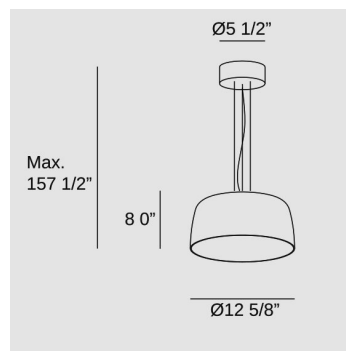

Packaged weight (lb): 8

Packaging (in): 12 3/4" x 13" x 17 7/8"

IP20 CRI92

Export date: 04/16/26

Levels 1 Body Ø320mm

Typology: Pendant

Designed by: Nahtrang Studio

Pendant Levels 1 Body Ø320mm LED 19W SW 2700-3000-4000K 0-10V Black 1255lm

Technical features

Lampholder: LED

Total power consumption of light (W): 19

Delivered lumens: 1381 (3000K)

Correlated Colour Temperature (CCT):

SW 2700-3000-4000K

Lens / Reflector Angle: HORIZONTAL 102°

Structure Material: Steel

Lampholder	Quantity	Light source power (W)
LED	1	17,2W

Logistics

Net weight (lb): 5

Packaged weight (lb): 8

Packaging (in): 20 1/2" x 20 7/8" x 11 3/8"

IP20 CRI92

Export date: 04/16/26

Levels 1 Body Ø420mm

Typology: Pendant

Designed by: Nahtrang Studio

Pendant Levels 1 Body Ø420mm LED 19W SW 2700-3000-4000K 0-10V Black 1255lm

Technical features

Lampholder: LED

Total power consumption of light (W): 19

Delivered lumens: 1381 (3000K)