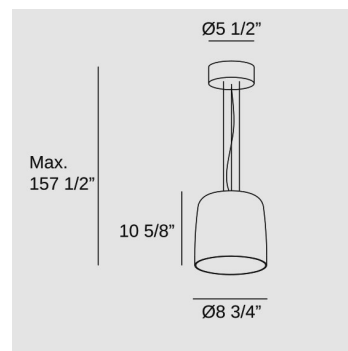

Levels 1 Body Ø220mm

Typology: Pendant

Designed by: Nahtrang Studio

Pendant Levels 1 Body Ø220mm LED 19W SW 2700-3000-4000K 0-10V Black 1255lm

Technical features

Lampholder: LED

Total power consumption of light (W): 19

Packaged weight (lb): 8

Packaging (in): 12 3/4" x 13" x 17 7/8"

IP20 CRI92

Export date: 04/16/26

Levels 1 Body Ø320mm

Typology: Pendant

Designed by: Nahtrang Studio

Pendant Levels 1 Body Ø320mm LED 19W SW 2700-3000-4000K 0-10V Black 1255lm

Technical features

Lampholder: LED

Total power consumption of light (W): 19

Delivered lumens: 1381 (3000K)

Correlated Colour Temperature (CCT):

SW 2700-3000-4000K

Lens / Reflector Angle: HORIZONTAL 102°

Structure Material: Steel

Lampholder	Quantity	Light source power (W)
LED	1	17,2W

Logistics

Net weight (lb): 5

Packaged weight (lb): 8

Packaging (in): 20 1/2" x 20 7/8" x 11 3/8"

IP20 CRI92

Export date: 04/16/26

Levels 1 Body Ø420mm