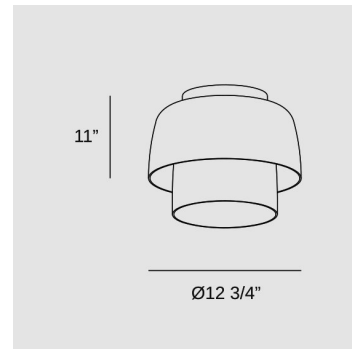

Levels Ceiling 2 Bodies Ø320mm + Ø220mm

Typology: Surface-mounted ceiling light

Designed by: Nahtrang Studio

Surface-mounted ceiling light Levels Ceiling 2 Bodies Ø320mm + Ø220mm LED 28W SW 2700-3000-4000K PHASE CUT Black 1850lm

Technical features

Lampholder: LED

Total power consumption of light (W): 28

Delivered lumens: 2035 (3000K)

Correlated Colour Temperature (CCT):

SW 2700-3000-4000K

Lens / Reflector Angle: HORIZONTAL 101°

Structure Material: Steel

Lampholder	Quantity	Light source power (W)
LED	1	24,4W

Logistics

Net weight (lb): 9

Packaged weight (lb): 12

Packaging (in): 18 7/8" x 18 7/8" x 16"

IP20 CRI92

Export date: 04/16/26

Levels Ceiling 2 Bodies Ø420mm + Ø320mm

Typology: Surface-mounted ceiling light

Designed by: Nahtrang Studio

Surface-mounted ceiling light Levels Ceiling 2 Bodies Ø420mm + Ø320mm LED 28W SW 2700-3000-4000K 0-10V Black 1850lm

Technical features