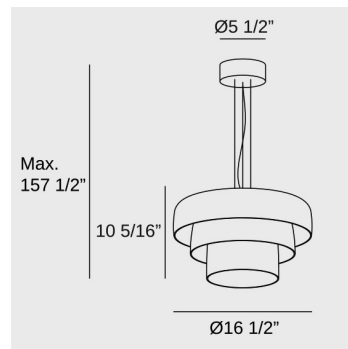

Levels 3 Bodies Ø420mm + Ø320mm + Ø220mm

Typology: Pendant

Designed by: Nahtrang Studio

Pendant Levels 3 Bodies Ø420mm + Ø320mm + Ø220mm LED 10W SW 2700-3000-4000K 0-10V Black 1255lm

Technical features

Lampholder: LED

Total power consumption of light (W): 19

Delivered lumens: 1381 (3000K)

Correlated Colour Temperature (CCT):

SW 2700-3000-4000K

Lens / Reflector Angle: HORIZONTAL 102°

Structure Material: Steel

Structure Finish: Black

Logistics

Net weight (lb): 13

Packaged weight (lb): 20

Packaging (in): 23 5/8" x 23 7/8" x 27 1/2"

IP20 CRI92    

Export date: 04/16/26

Images do not show North American backplate