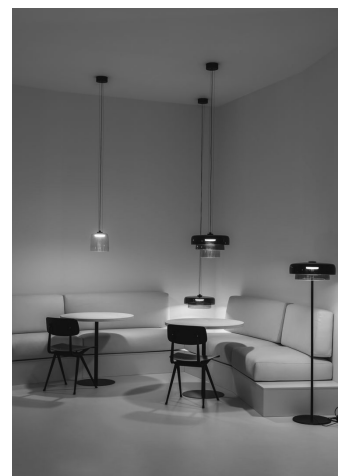

Levels 3 Bodies Ø420mm + Ø320mm + Ø220mm

Typology: Pendant

Designed by: Nahtrang Studio

Pendant Levels 3 Bodies Ø420mm + Ø320mm + Ø220mm LED 10W SW 2700-3000-4000K 0-10V Black 1255lm

Technical features

Lampholder: LED

Total power consumption of light (W): 19

Delivered lumens: 1381 (3000K)

Correlated Colour Temperature (CCT):

SW 2700-3000-4000K

Lens / Reflector Angle: HORIZONTAL 102°

Structure Material: Steel

Structure Finish: Black

Diffuser Material: Glass

Diffuser Finish: Green

Voltage / Frequency: 110-277V ~ 50/60Hz

Useful life: 50,000h L80B20

Dimming protocol: 0-10V

Warranty: 5 years

Easily recyclable luminaire

Lampholder	Quantity	Light source power (W)
LED	1	17,2W

Logistics

Net weight (lb): 13

Packaged weight (lb): 20

Packaging (in): 23 5/8" x 23 7/8" x 27 1/2"

IP20 CRI92

Export date: 04/16/26

Images do not show North American backplate