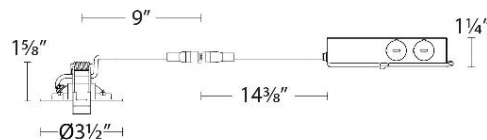

LINE DRAWING: