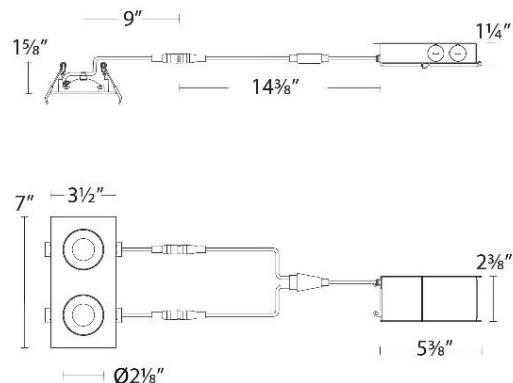

### SPECIFICATIONS

Color Temp:	3000K
Input:	120 -277 VAC, 50/60Hz
CRI:	90
Dimming:	ELV: 100-5% , TRIAC: 100-5%
Rated Life:	50000 Hours
Mounting:	Heavy gauge retention clips secures fixture to ceiling
Standards:	ETL, cETL, Title 24 JA8 Compliant, Energy Star 2.0 Wet Location Listed
Construction:	Steel with frosted TIR lens

### LINE DRAWING: