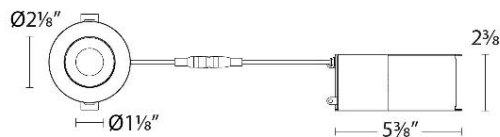

LINE DRAWING: