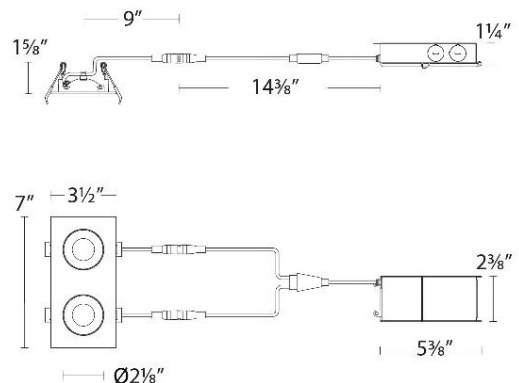

### SPECIFICATIONS

Color Temp:	3000K
Input:	120 -277 VAC,50/60Hz
CRI:	90
Dimming:	ELV: 100-5% ,TRIAC: 100-5%
Rated Life:	50000 Hours
Mounting:	Heavy gauge retention clips secures fixture to ceiling
Standards:	ETL, cETL, Title 24 JA8 Compliant, Energy Star 2.0 Wet Location Listed
Construction:	Steel with frosted TIR lens

### LINE DRAWING: