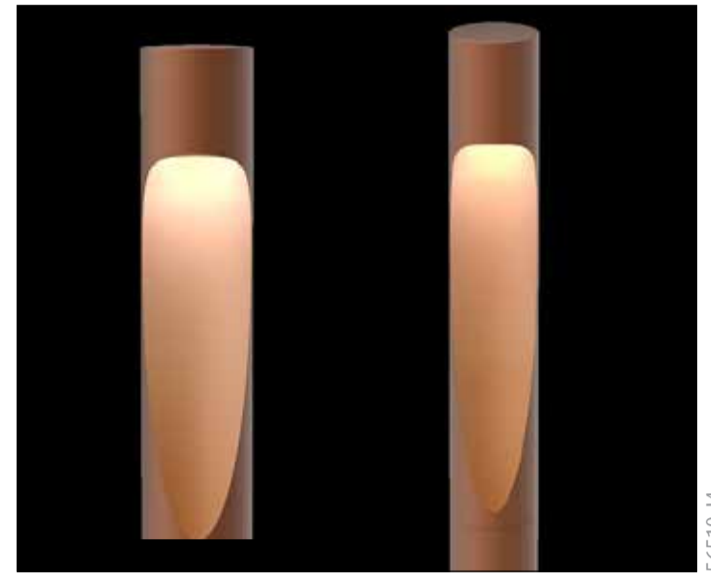

# Flindt Garden Spike

Design Christian Flindt

56510-14

Light source	Voltage/frequency	Weight	Ingress protection	Impact protection
<b>LED 7W</b> 	<b>24Vdc</b> 	<b>Max. 4.4 Lbs</b>	<b>Suitable for Wet location (Plugs encl. the Fixture)</b> <b>IP 65</b>	<b>IK 06</b>