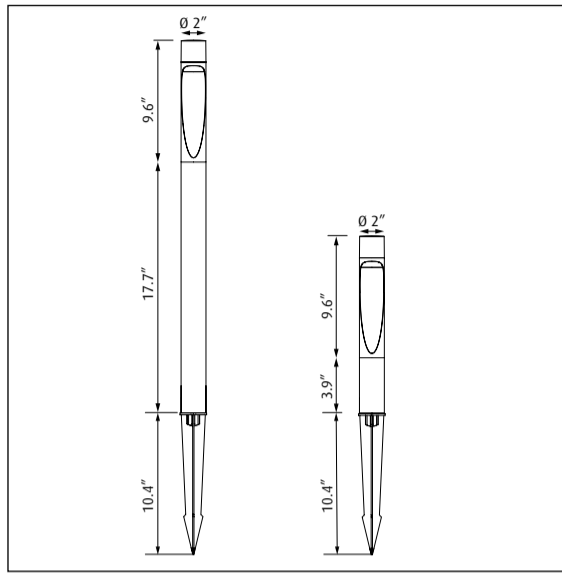

# Flindt Garden Spike

Design Christian Flindt

56510-14

Light source	Voltage/frequency	Weight	Ingress protection	Impact protection
<b>LED 7W</b> 	<b>24Vdc</b> 	<b>Max. 4.4 Lbs</b>	<b>Suitable for Wet location (Plugs encl. the Fixture)</b> <b>IP 65</b>	<b>IK 06</b>