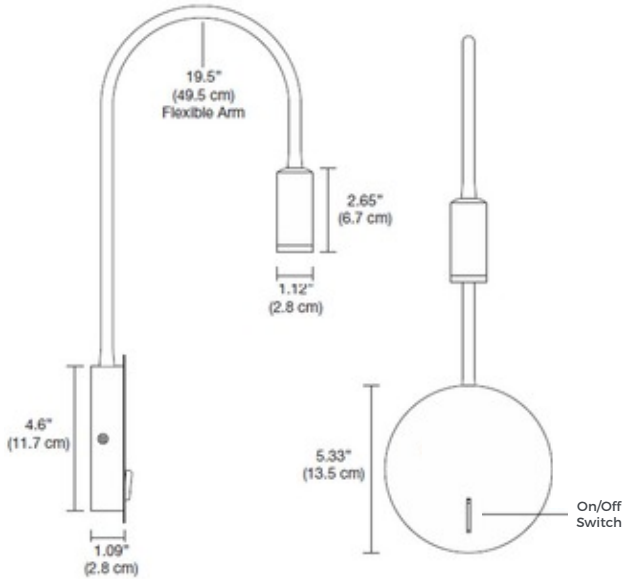

MODERN LIGHTING

Nighthawk Wall Reading Light

DESCRIPTION

The Nighthawk Wall Reading Light features a flexiblegoose-neck arm which allows the lamp to be positioned in any direction. On/Off switch on backplate. Available in White or Black. Available in Hardwired or Plug-in version with 96" power cord.

BODY FINISH	Black or White
LAMP	Integrated 3W 120V LED
WATTAGE	3W
DIMMER	Not Dimmable
DIMENSIONS	5.33"W x 19.5"H
<i>Technical Information</i>	
LUMINOUS FLUX	128 lumens
LUMENS/WATT	42.67
COLOR TEMPERATURE	3000 K
COLOR RENDERING	80 CRI