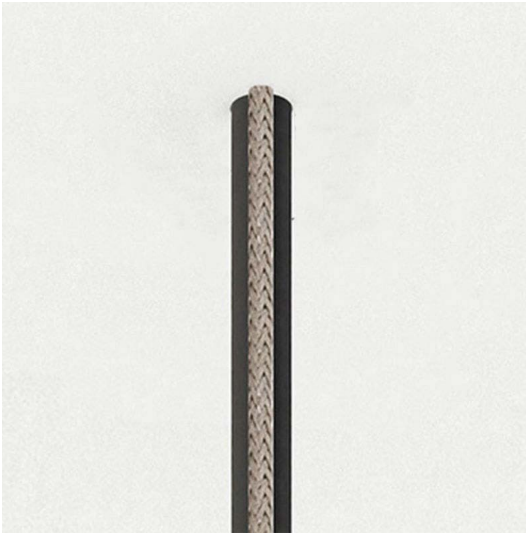

**MODERN LIGHTING**

Vanishing Point 120VAC Pendant Connection Cord Grip System 

**DESCRIPTION**

The Vanishing Point 120VAC Pendant Connection System is genuinely trimless and flush, allowing pendants to disappear into the ceiling. Eliminates canopy outline on surface offering minimal and continuous architecture. Designed for 120VAC cord suspended fixtures in drywall. Available in a .25 inch diameter opening for cord for fixtures up to 5 pounds and .30 inch diameter for fixture with a cord and 1/16 aircraft cable up to 33 pounds. Required 120 volt pendant sold separately.

<b>FINISH</b>	White
<b>OPTION</b>	Cord (Up to 5lbs)
<b>DIMENSIONS</b>	0.25"W

**ORDERING CODE**

Brand	Series	Category	Size	Finish	Voltage
<b>ML</b>	<b>11</b>	<b>09</b>	<b>025</b>	<b>WH</b>	<b>120</b>
ML Modern Lighting	11 Vanishing Point	09 Canopies	025 0.25" (up to 5lbs) 030 0.30" (up to 33 lbs)	WH White	SW 120

<b>COMPANY</b>	<b>PROJECT</b>	<b>FIXTURE TYPE</b>	<b>APPROVED BY</b>

**MODERN LIGHTING**

Vanishing Point 120VAC Pendant Connection Cord Grip System 

**DESCRIPTION**

The Vanishing Point 120VAC Pendant Connection System is genuinely trimless and flush, allowing pendants to disappear into the ceiling. Eliminates canopy outline on surface offering minimal and continuous architecture. Designed for 120VAC cord suspended fixtures in drywall. Available in a .25 inch diameter opening for cord for fixtures up to 5 pounds and .30 inch diameter for fixture with a cord and 1/16 aircraft cable up to 33 pounds. Required 120 volt pendant sold separately.

<b>FINISH</b>	White
<b>OPTION</b>	Cord+Aircraft Cable (Up to 33lbs)
<b>DIMENSIONS</b>	0.3"W

**ORDERING CODE**

Brand	Series	Category	Size	Finish	Voltage
<b>ML</b>	<b>11</b>	<b>09</b>	<b>030</b>	<b>WH</b>	<b>120</b>
ML Modern Lighting	11 Vanishing Point	09 Canopies	025 0.25" (up to 5lbs) 030 0.30" (up to 33 lbs)	WH White	SW 120