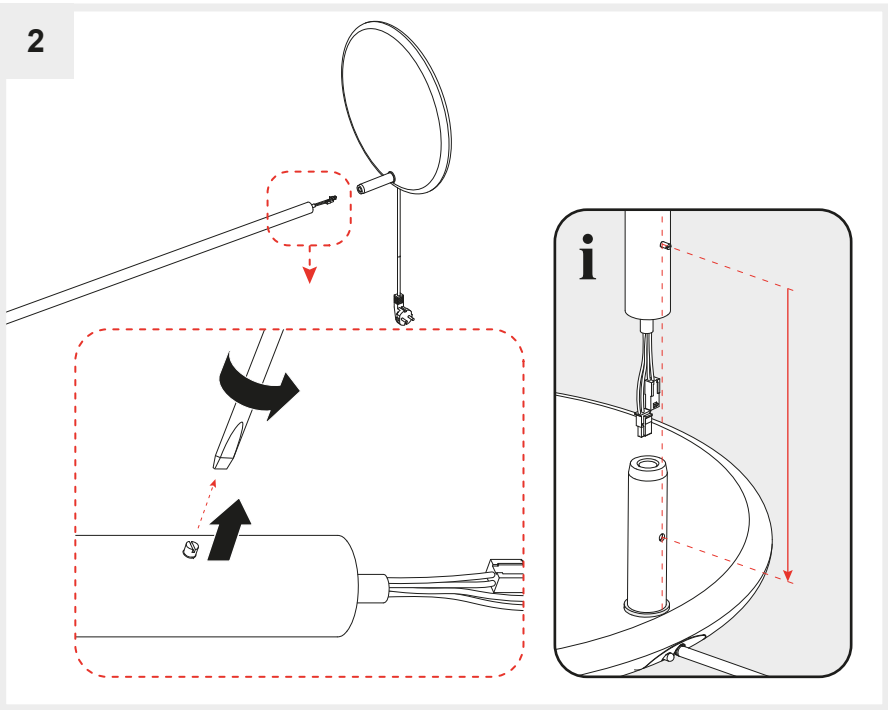

## VINE LIGHT FLOOR

design  
BIG

i

Artemide App  
Quick Starting Guide

**i**

1

2

6