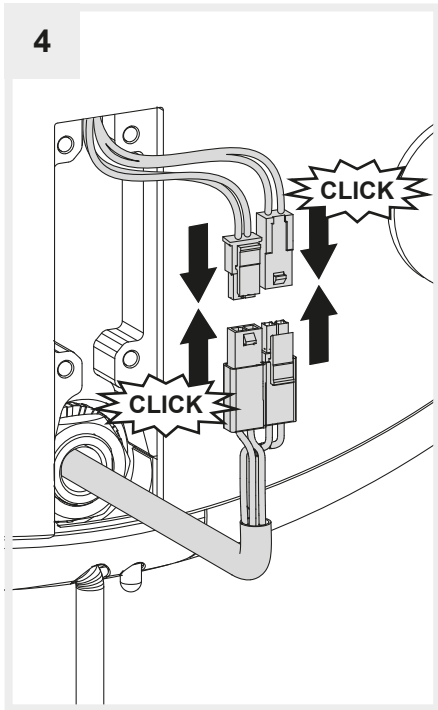

## VINE LIGHT FLOOR

design  
BIG

i

Artemide App  
Quick Starting Guide

**i**

1

2

6