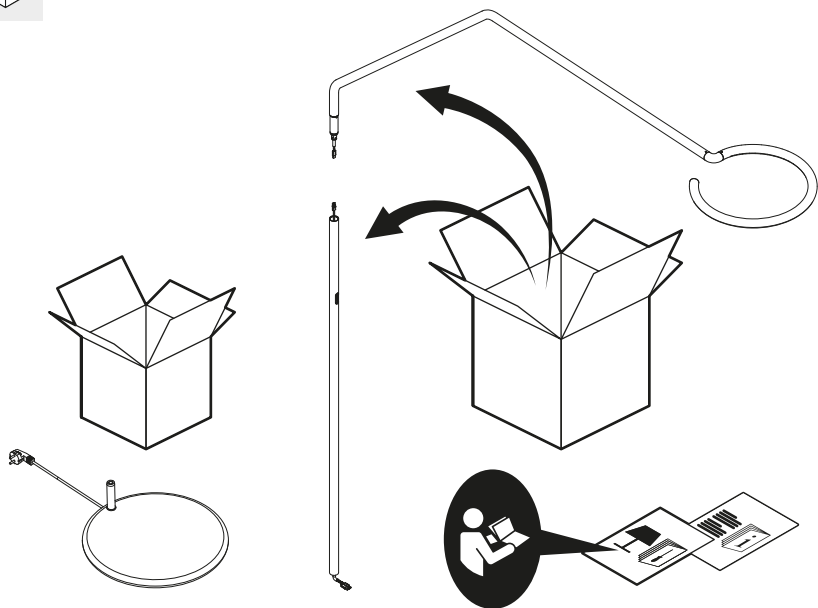

## VINE LIGHT FLOOR

design  
BIG

i

Artemide App  
Quick Starting Guide

**i**

1

2

6