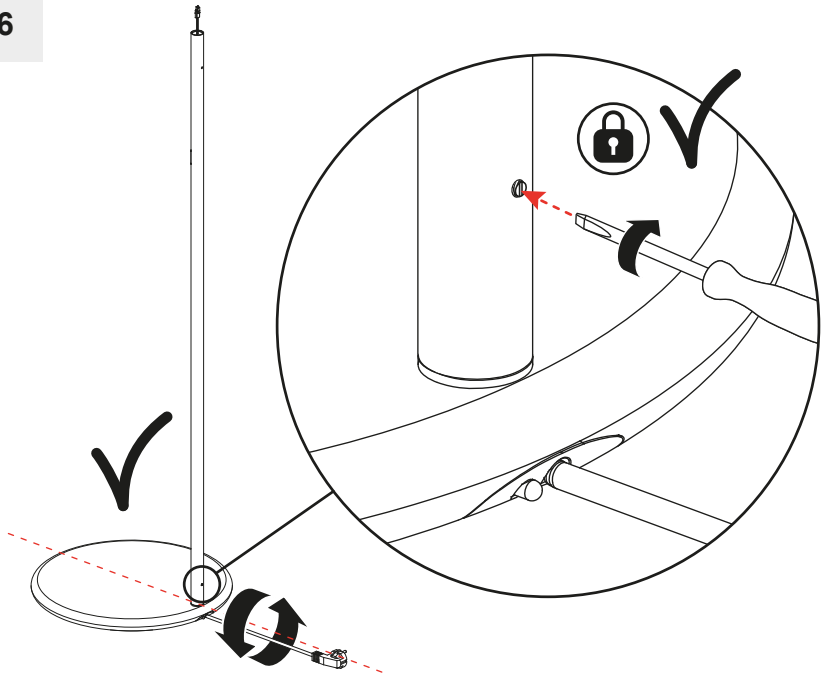

## VINE LIGHT FLOOR

design  
BIG

i

Artemide App  
Quick Starting Guide

**i**

1

2

6