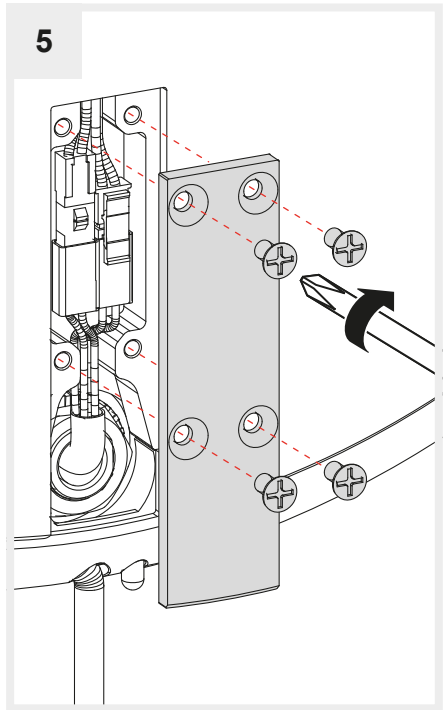

## VINE LIGHT FLOOR

design  
BIG

i

Artemide App  
Quick Starting Guide

**i**

1

2

6