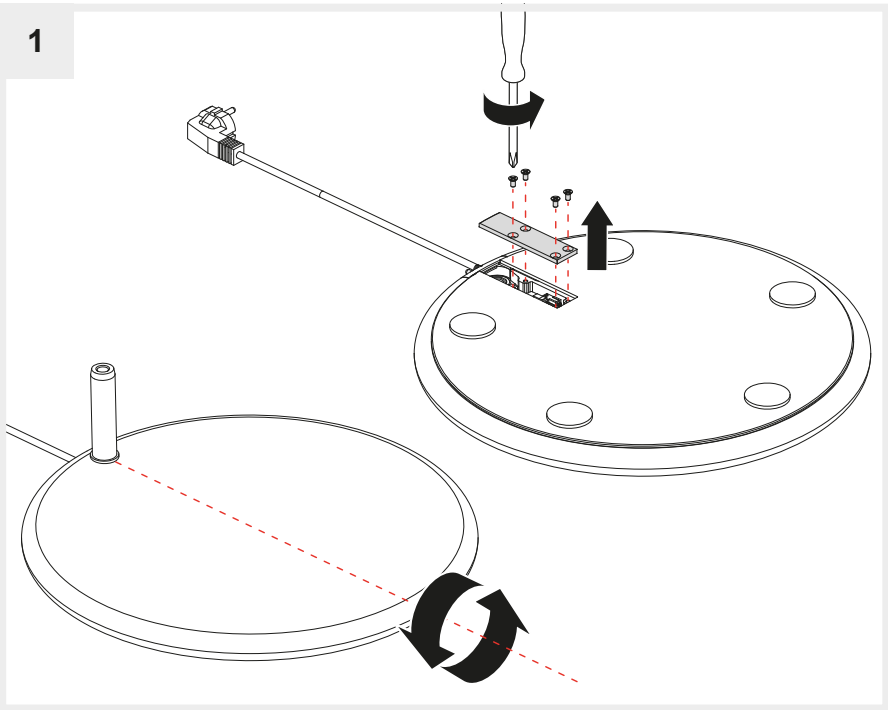

## VINE LIGHT FLOOR

design  
BIG

i

Artemide App  
Quick Starting Guide

**i**

1

2

6