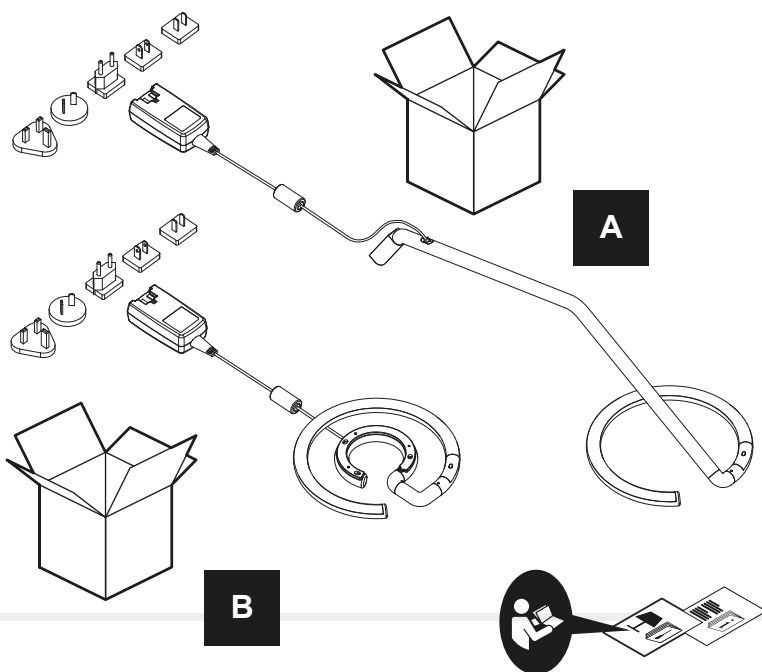

Artemide®

VINE LIGHT

design
BIG

i

i

B

A

1a