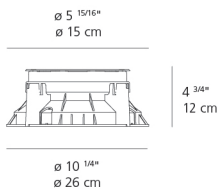

Stainless Steel

Materials

- Body in aluminum
- Frame in stainless steel
- Black silkscreened tempered glass

Dimensions

Light distribution

Indirect

Red = Max Cd. Through Vertical plane

Blue = Max Cd. Through Horizontal plane

Packaging

1 Box

1 x 11-11/16" x 9-15/16" x 8-3/4" / 3.97 lbs - 29.5 cm x 25 cm x 22 cm / 1.8 kg

Luminaire weight

2.98 lbs / 1.35 kg

Warranty

5 year limited warranty