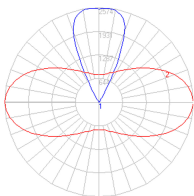

Stainless Steel

Materials

- Body in aluminum
- Frame in stainless steel
- Black silkscreened tempered glass

Dimensions

Light distribution

Indirect

Red = Max Cd. Through Vertical plane

Blue = Max Cd. Through Horizontal plane