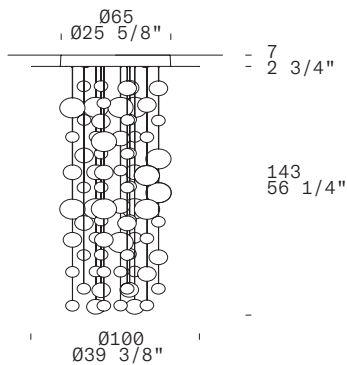

TECHNICAL SHEET

MATERIALS	Diffuser: Handmade Borosilicate Blown Glass Structure: Steel	
DIMENSIONS	Diffuser: Ø100cm h86cm [Ø39 3/8" h33" 7/8"] Canopy: Ø65cm h7cm [Ø25 5/8" h2 3/4"]	
FINISHES (DIFFUSER + STRUCTURE)	Transparent + Polished Steel 	
LIGHT SOURCE	G53 4 x 15W Retrofit LED G53 4 x 15W Retrofit LED + GU5,3 1 X 8W Retrofit LED RGB 6601m	
MARKING	DRY LOCATION   	
PACKAGING	Gross weight: 46,6kg - 1,04m³ Dimensions: 120x120x15cm (box structure) 50,2x23,7x21cm (box diffusers) Shipment: 1 pallet 120x120x72cm	
ON REQUEST	Special Versions (see p.85)	

FINISH	SOURCE	CODE	GTIN (EAN CODE)
Transparent + Polished Steel	G53	0010064	8052011014158
Transparent + Polished Steel	G53 + GU5,3*	0010065	8052011014165
NOTE	* GU5,3 LED WITH RGB + REMOTE CONTROL (USABLE UNTIL 5M)		

Special version

We reserve the right to change our product specifications.
Please visit www.leucos.com for the latest product information

ETHER S 150 - INDOOR
Patrick Jouin, 2006

TECHNICAL SHEET

MATERIALS	Diffuser: Handmade Borosilicate Blown Glass Structure: Steel
DIMENSIONS	Diffuser: $\varnothing 100\text{cm}$ h143cm [$\varnothing 39 \frac{3}{8}''$ h56" 1/4"] Canopy: $\varnothing 65\text{cm}$ h7cm [$\varnothing 25 \frac{5}{8}''$ h2 3/4"]
FINISHES (DIFFUSER + STRUCTURE)	Transparent + Polished Steel 
LIGHT SOURCE	G53 4 x 15W Retrofit LED G53 4 x 15W Retrofit LED + GU5,3 1 x 8W Retrofit LED RGB 6601m
MARKING	DRY LOCATION   
PACKAGING	Gross weight: 54,3kg - 1,95m ³ Dimensions: 120x120x15cm (box structure) 84,2x23,7x21cm (box diffusers) Shipment: 1 pallet 120x120x120cm
ON REQUEST	Special Versions (see p.85)