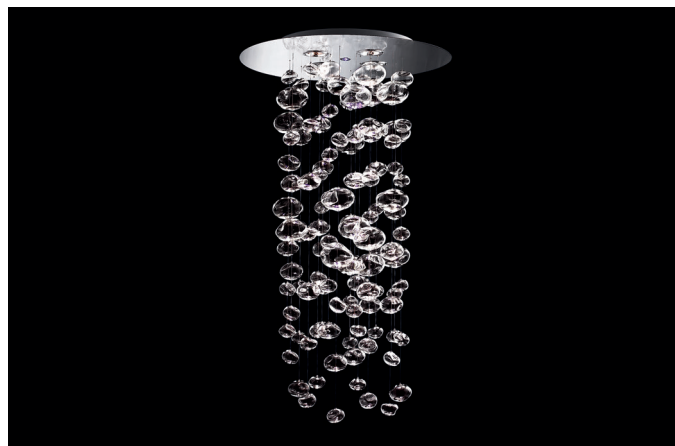

TECHNICAL SHEET

MATERIALS	Diffuser: Handmade Borosilicate Blown Glass Structure: Steel	
DIMENSIONS	Diffuser: Ø100cm h86cm [Ø39 3/8" h33" 7/8"] Canopy: Ø65cm h7cm [Ø25 5/8" h2 3/4"]	
FINISHES (DIFFUSER + STRUCTURE)	Transparent + Polished Steel 	
LIGHT SOURCE	G53 4 x 15W Retrofit LED G53 4 x 15W Retrofit LED + GU5,3 1 X 8W Retrofit LED RGB 6601m	
MARKING	DRY LOCATION   	
PACKAGING	Gross weight: 46,6kg - 1,04m³ Dimensions: 120x120x15cm (box structure) 50,2x23,7x21cm (box diffusers) Shipment: 1 pallet 120x120x72cm	
ON REQUEST	Special Versions (see p.85)	

FINISH	SOURCE	CODE	GTIN (EAN CODE)
Transparent + Polished Steel	G53	0010064	8052011014158
Transparent + Polished Steel	G53 + GU5,3*	0010065	8052011014165
NOTE	* GU5,3 LED WITH RGB + REMOTE CONTROL (USABLE UNTIL 5M)		

Special version

We reserve the right to change our product specifications.
Please visit www.leucos.com for the latest product information

ETHER S 150 - INDOOR
Patrick Jouin, 2006

TECHNICAL SHEET

MATERIALS	Diffuser: Handmade Borosilicate Blown Glass Structure: Steel
DIMENSIONS	Diffuser: $\varnothing 100\text{cm}$ h143cm [$\varnothing 39 \frac{3}{8}''$ h56" 1/4"] Canopy: $\varnothing 65\text{cm}$ h7cm [$\varnothing 25 \frac{5}{8}''$ h2 3/4"]
FINISHES (DIFFUSER + STRUCTURE)	Transparent + Polished Steel 
LIGHT SOURCE	G53 4 x 15W Retrofit LED G53 4 x 15W Retrofit LED + GU5,3 1 x 8W Retrofit LED RGB 6601m
MARKING	DRY LOCATION   
PACKAGING	Gross weight: 54,3kg - 1,95m ³ Dimensions: 120x120x15cm (box structure) 84,2x23,7x21cm (box diffusers) Shipment: 1 pallet 120x120x120cm
ON REQUEST	Special Versions (see p.85)