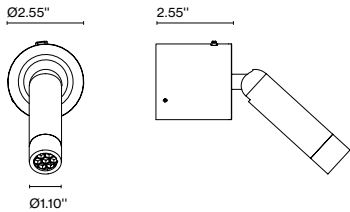

## Daniel López

**marset**

Ledtube A

Range of positions

The orientable wall lamp is easy to use as the light turns on automatically when the Ledtube is opened, and turns off when it is closed. Honeycomb grill to avoid glare.