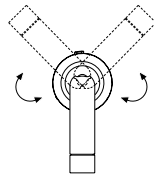

## Daniel López

**marset**

Ledtube A

Range of positions

The orientable wall lamp is easy to use as the light turns on automatically when the Ledtube is opened, and turns off when it is closed. Honeycomb grill to avoid glare.