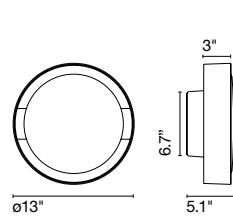

Plaff-on! 33 IP54

Plaff-on! 50