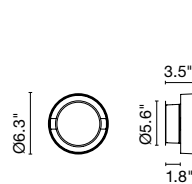

## Joan Gaspar

**marset**

**Plaff-on! 50 IP54**

**Plaff-on! 33 IP54**

**Plaff-on! 16 IP65**

**⚠ WARNING.** California Proposition 65 Warning for California Consumers. This product can expose you to chemicals including wood dust and lead which are known to the State of California to cause cancer or birth defects or other reproductive harm. For more information go to [www.P65Warnings.ca.gov](http://www.P65Warnings.ca.gov)