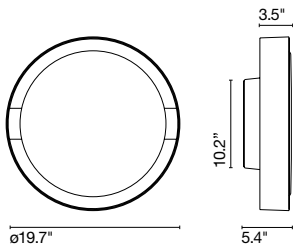

Plaff-on! 50 IP54