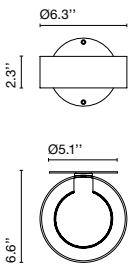

Plaff-on! A IP65

Plaff-on! A IP65

Light Source:
LED SMD 500mA 6W 2700K CRI90 607.2lm
Luminaire:
120 VAC TRIAC 8.7W 225lm

LED included

Wall mount only

Structure made of lacquered aluminum which supports an opal blown glass shade.

● Black

Suitable for wet locations

Dimming protocols:
Phase cut (Triac)