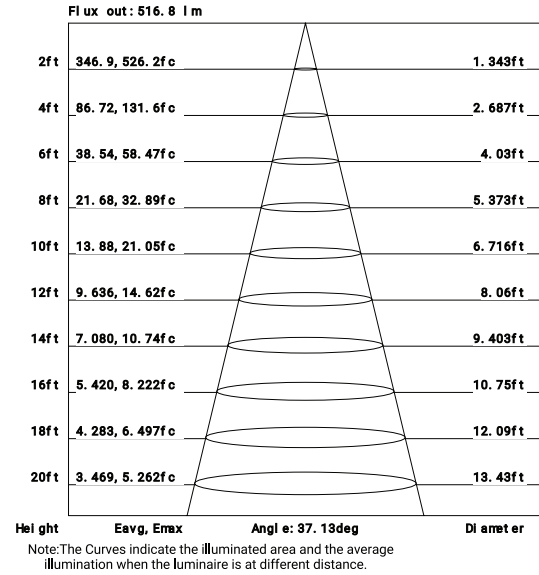

#### DIMENSIONS

- Cut hole:  $\varnothing$  2 5/8".
- Fixture:  $\varnothing$  3 9/16" x 5"H.

### ACCESSORIES

	WATTS	LUMENS	KELVIN	DIMMABLE	CRI	BEAM ANGLE	ADJUSTABLE
2 5/8"	15W	Up to 1053	CCT Selectable	TRIAC/ELV	90+	38°	NO

#### FINISHES

#### PRODUCT DIMENSIONS

**MIDWAY**  
RECESSED COLLECTION

**PHOTOMETRICS**

Imperial

Metrics