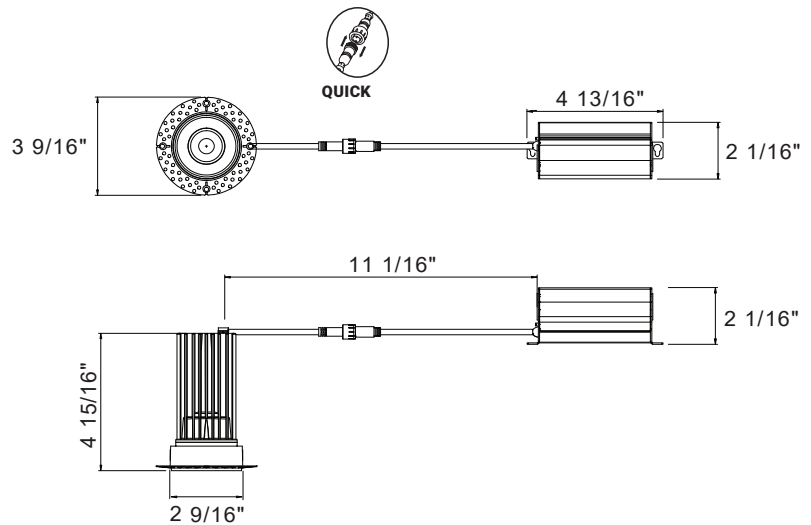

#### DIMENSIONS

- Cut hole:  $\varnothing$  2 5/8".
- Fixture:  $\varnothing$  3 9/16" x 5"H.

### ACCESSORIES

	WATTS	LUMENS	KELVIN	DIMMABLE	CRI	BEAM ANGLE	ADJUSTABLE
2 5/8"	15W	Up to 1053	CCT Selectable	TRIAC/ELV	90+	38°	NO

#### PRODUCT DIMENSIONS

**MIDWAY**  
RECESSED COLLECTION

**PHOTOMETRICS**

Imperial

Metrics