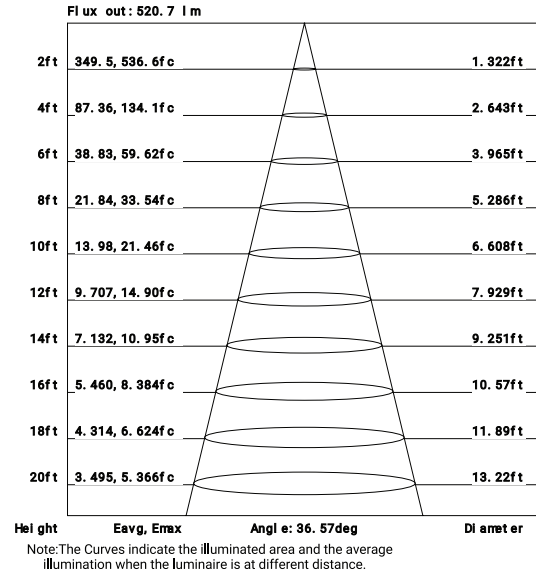

DIMENSIONS

- Cut hole: \varnothing 2 7/8" x 2 7/8".
- Fixture: \varnothing 4 1/16" x 5 9/16"H.

ELECTRICAL

- 120 V Input class 2 constant current dimmable driver enclosed in junction box.
- TRIAC and ELV dimming.
- Min operating temperature (-4°F~-104°F) (-20°C~-40°C).

LIGHT MODULE

- 1 x 15W Integrated LED COB.
- Lumen maintenance 70% 50,000 hrs.
- CRI: 90+
- Beam angle: 38 degree.
- Kelvin (CCT): 27K | 30K | 35K | 40K | 50K
- Delivered Lumen: 853 lm | 917 lm | 993 lm | 1029 lm | 1003 lm

PRODUCT DIMENSIONS

FINISHES

022- Black

015- White

MIDWAY
RECESSED COLLECTION

PHOTOMETRICS

Imperial

Metrics