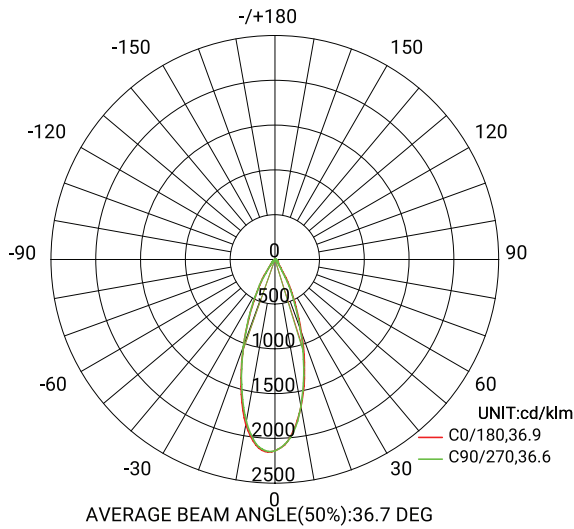

PRODUCT DIMENSIONS

FINISHES

022- Black

015- White

MIDWAY
RECESSED COLLECTION

PHOTOMETRICS

Imperial

Metrics