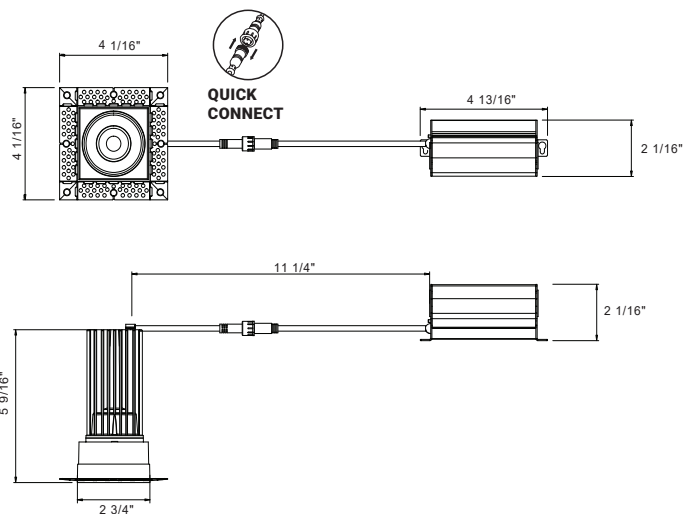

MIDWAY

RECESSED COLLECTION

2"

45360 TRIMLESS SQUARE FIXED DOWNLIGHT

The Midway collection is a family of integrated led recessed lights available in sizes ranging from 2"-6". With their durable die cast aluminum bodies and built on CCT color selecting switch Midway family fixtures are aesthetically appealing, functional and extremely versatile. Their IC rated shallow bodies allow them to be used in most residential and commercial installations with or without insulation in the ceiling. Midway fixtures are available in white or black finish and come standard with a reliable phase dimming power supply.

DIMENSIONS

- Cut hole: \varnothing 2 7/8" x 2 7/8".
- Fixture: \varnothing 4 1/16" x 5 9/16"H.

ELECTRICAL

- 120 V Input class 2 constant current dimmable driver enclosed in junction box.
- TRIAC and ELV dimming.
- Min operating temperature (-4°F~-104°F) (-20°C~-40°C).

CERTIFICATIONS

ORDERING GUIDE

MODEL	FINISH
45360-022	Black
45360-015	White

ACCESSORIES

45612-015
60"
3 pin Connector

45599-019
NEW CONSTRUCTION
SMASH PLATE
2 13/16" x 2 13/16"

NO IC BOX
REQUIRED

	WATTS	LUMENS	KELVIN	DIMMABLE	CRI	BEAM ANGLE	ADJUSTABLE
 2 7/8" x 2 7/8"	15W	Up to 1029	CCT Selectable	TRIAC/ELV	90+	38°	NO

PRODUCT DIMENSIONS

FINISHES

022- Black

015- White

MIDWAY
RECESSED COLLECTION

PHOTOMETRICS

Imperial

Metrics