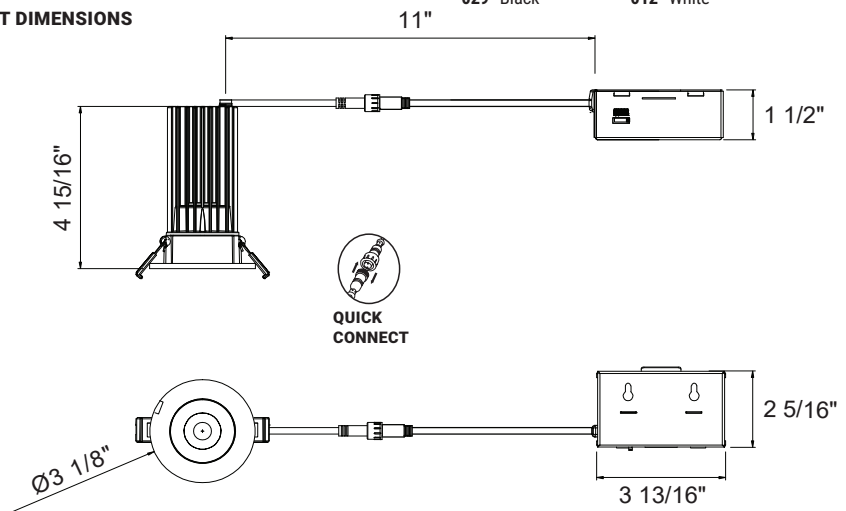

DIMENSIONS

- Cut hole: \varnothing 2 7/8".
- Fixture: \varnothing 3 1/8" x 5"H.

ELECTRICAL

- 120 V Input class 2 constant current dimmable driver enclosed in junction box.
- TRIAC and ELV dimming.
- Min operating temperature (-4°F~-104°F) (-20°C~-40°C).

LIGHT MODULE

- 1 x 15W Integrated LED COB.
- Lumen maintenance 70% 50,000 hrs.
- CRI: 90+
- Beam angle: 38 degree.
- Kelvin (CCT): 27K | 30K | 35K | 40K | 50K
- Delivered Lumen: 887 lm | 942 lm | 1040 lm | 1077lm | 1048 lm

CERTIFICATIONS

	WATTS	LUMENS	KELVIN	DIMMABLE	CRI	BEAM ANGLE	ADJUSTABLE
 2 7/8"	15W	Up to 1077	CCT Selectable	TRIAC/ELV	90+	38°	NO

PRODUCT DIMENSIONS

ORDERING GUIDE

MODEL	FINISH
45361-029	Black
45361-012	White