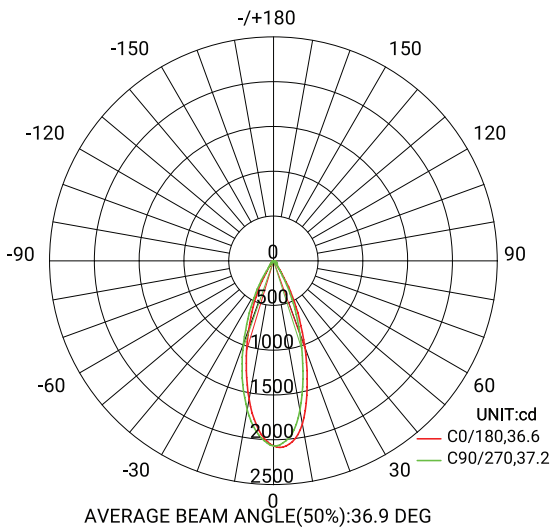

MIDWAY
RECESSED COLLECTION

PHOTOMETRICS

Imperial

Flux out: 470.2 lm

Metrics

Flux out: 507.6 lm