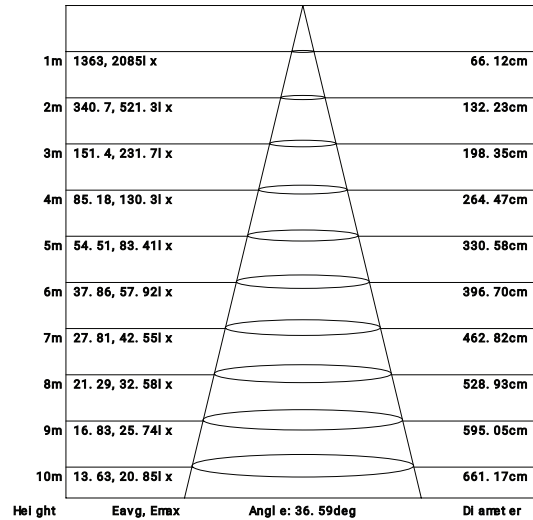

Flux out: 507.6 lm