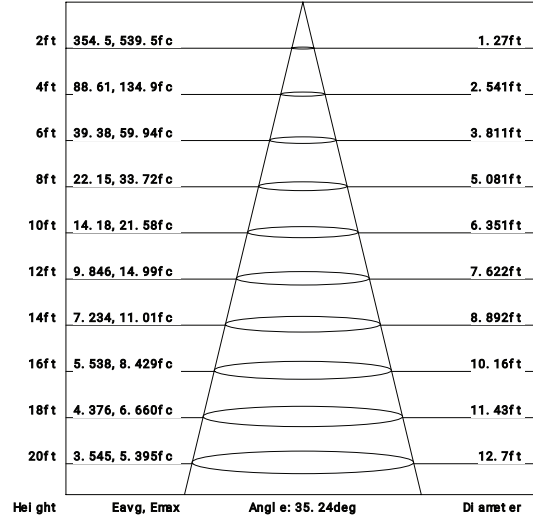

Flux out: 470.2 lm