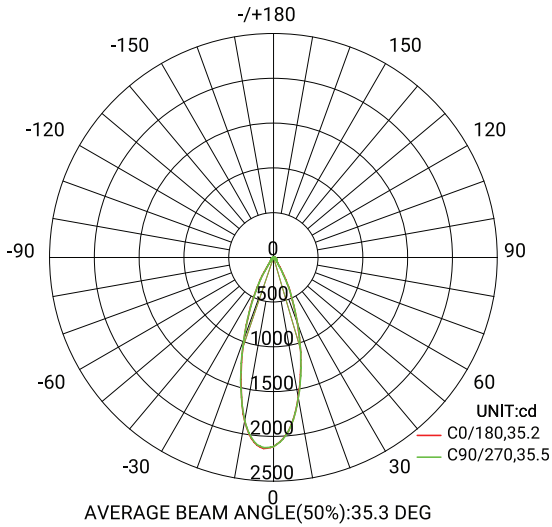

PHOTOMETRICS

Imperial