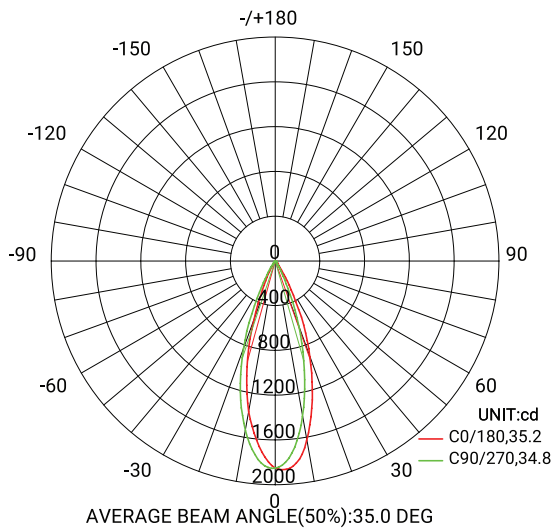

MIDWAY
RECESSED COLLECTION

Imperial

Flux out: 405.4 lm

Note: The Curves indicate the illuminated area and the average illumination when the luminaire is at different distance.

Metrics

Flux out: 405.4 lm