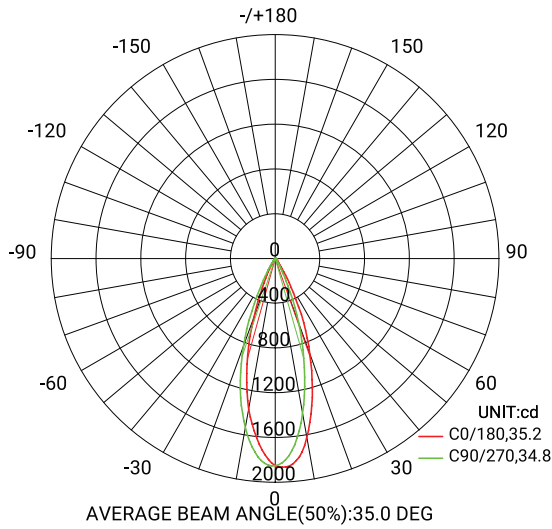

MIDWAY
RECESSED COLLECTION

Imperial

Flux out: 405.4 lm

Note: The Curves indicate the illuminated area and the average illumination when the luminaire is at different distance.

Metrics

Flux out: 405.4 lm