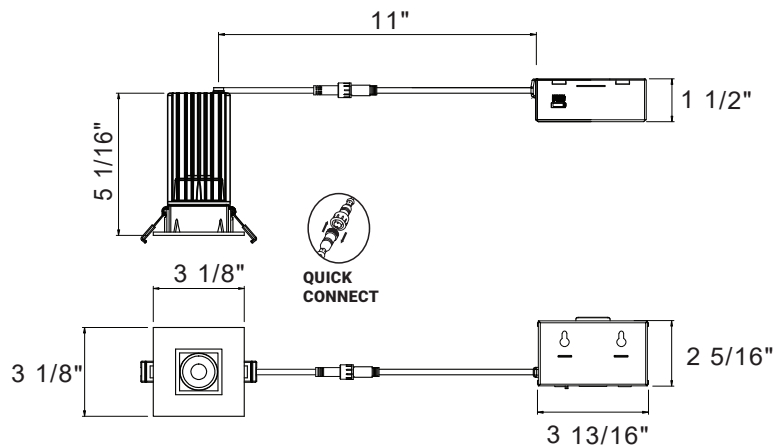

DIMENSIONS

- Cut hole: \varnothing 2 7/8".
- Fixture: \varnothing 3 1/8" x 5 1/8"H.

ELECTRICAL

- 120 V Input class 2 constant current dimmable driver enclosed in junction box.
- TRIAC and ELV dimming.
- Min operating temperature (-4°F~-104°F) (-20°C~-40°C).

PRODUCT DIMENSIONS

FINISHES

026- Black

019- White

ACCESSORIES

45612-015
60"
3 pin Connector

45363-016
NEW CONSTRUCTION
SMASH PLATE
13 1/4" x 6 1/2"
 \varnothing 2 3/4"

NO IC BOX
REQUIRED

MIDWAY
RECESSED COLLECTION

Imperial

Flux out: 405.4 lm

Note: The Curves indicate the illuminated area and the average illumination when the luminaire is at different distance.

Metrics

Flux out: 405.4 lm

Note: The Curves indicate the illuminated area and the average illumination when the luminaire is at different distance.