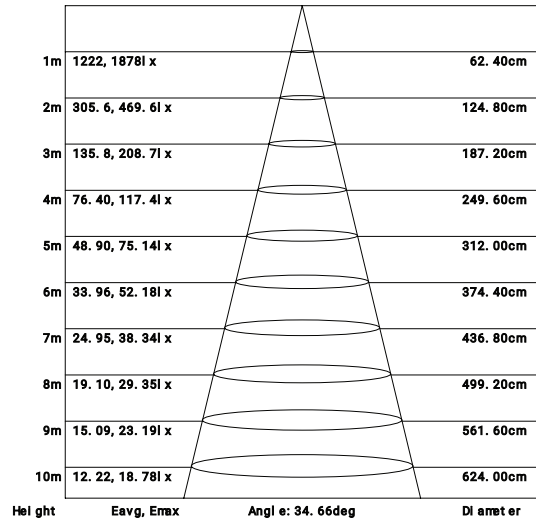

Flux out: 405.4 lm