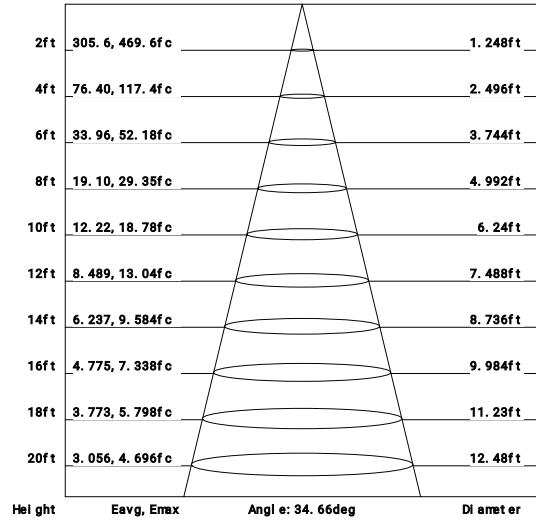

Flux out: 405.4 lm