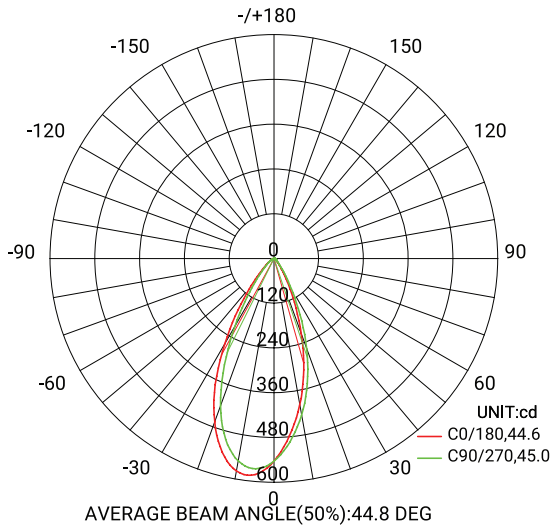

PHOTOMETRICS

Imperial