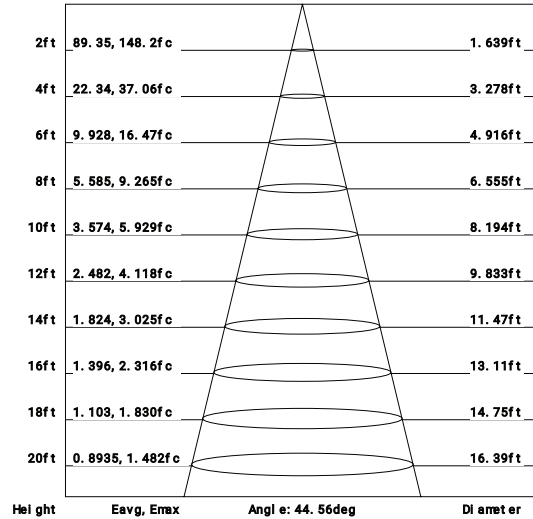

Flux out: 202.3 lm