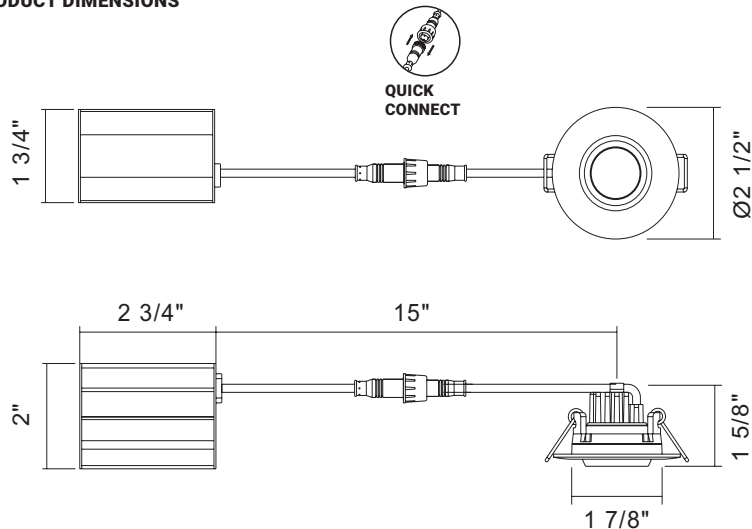

FINISHES

PRODUCT DIMENSIONS