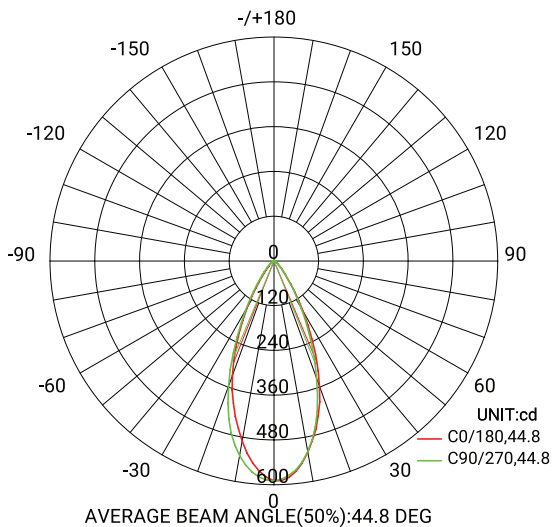

MIDWAY

RECESSED COLLECTION

PHOTOMETRICS

Imperial

Flux out: 202.3 lm

Note: The Curves indicate the illuminated area and the average illumination when the luminaire is at different distance.

Metrics

Flux out: 223.9 lm