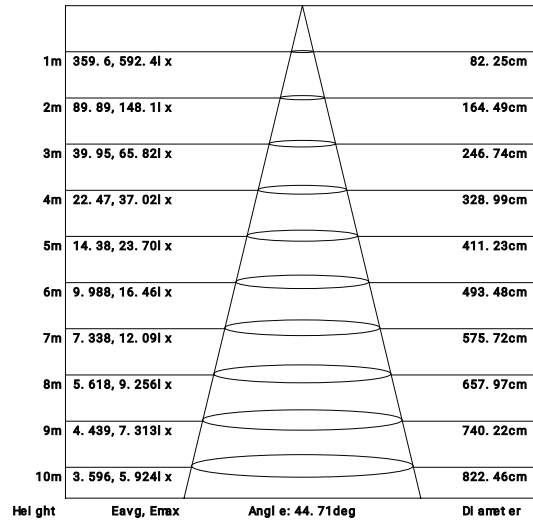

Flux out: 223.9 lm