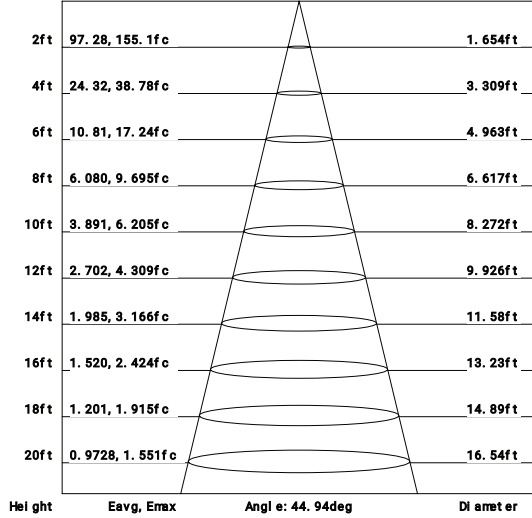

LIGHT MODULE

- 1 x 5W Integrated LED COB.
- Lumen maintenance 70% 50,000 hrs.
- CRI: 90+
- Beam angle: 38 degree.
- Kelvin (CCT): 27K | 30K | 35K | 40K | 50K
- Delivered Lumen: 373 lm | 410 lm | 421 lm | 426 lm | 429 lm

CERTIFICATIONS

ORDERING GUIDE

MODEL	FINISH
45365-027	Black
45365-010	White

ACCESSORIES

- \varnothing 2 1/8"
- \varnothing 2 7/8"
- \varnothing 3 3/4"
- \varnothing 5 1/4"

	WATTS	LUMENS	KELVIN	DIMMABLE	CRI	BEAM ANGLE	ADJUSTABLE
 \varnothing 2 1/8"	5W	Up to 429	CCT Selectable	TRIAC/ELV	90+	38°	30°

FINISHES

PRODUCT DIMENSIONS

MIDWAY

RECESSED COLLECTION

PHOTOMETRICS

Imperial

Flux out: 220.3 lm

Metrics

Flux out: 215.6 lm