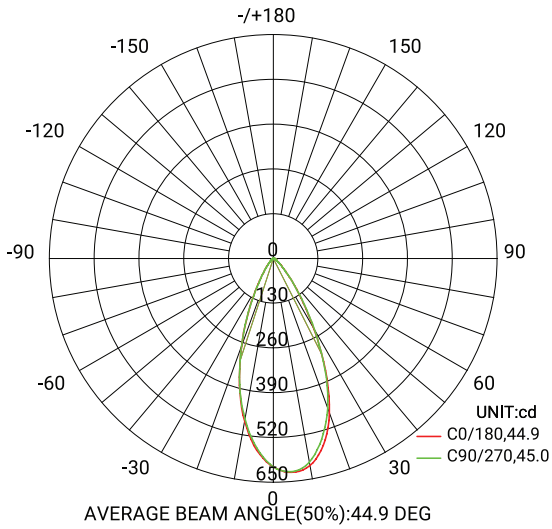

LIGHT MODULE

- 1 x 5W Integrated LED COB.
- Lumen maintenance 70% 50,000 hrs.
- CRI: 90+
- Beam angle: 38 degree.
- Kelvin (CCT): 27K | 30K | 35K | 40K | 50K
- Delivered Lumen: 373 lm | 410 lm | 421 lm | 426 lm | 429 lm

FINISHES

PRODUCT DIMENSIONS

MIDWAY

RECESSED COLLECTION

PHOTOMETRICS

Imperial

Flux out: 220.3 lm

Metrics

Flux out: 215.6 lm