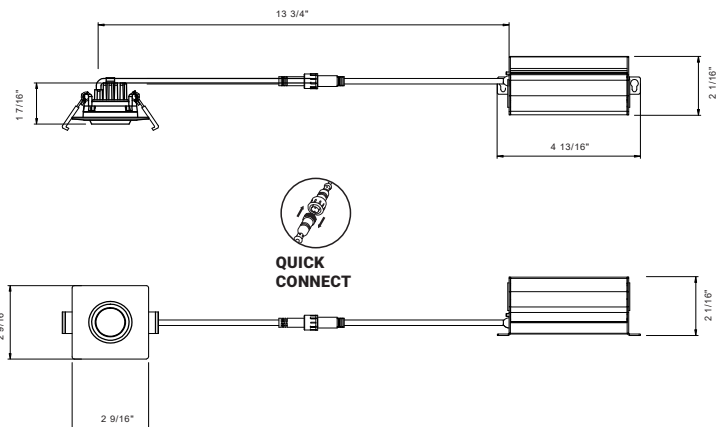

FINISHES

PRODUCT DIMENSIONS