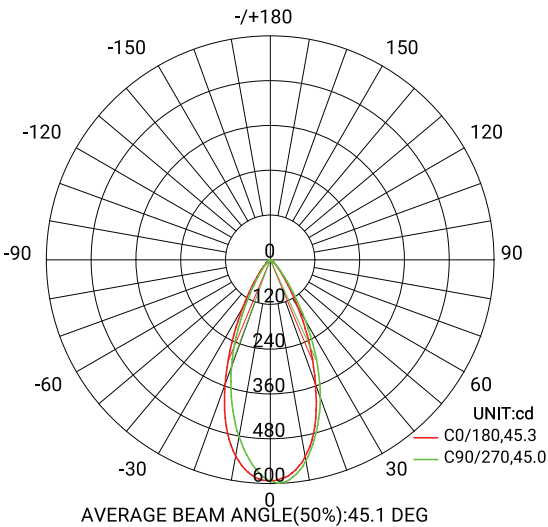

LIGHT MODULE

- 1 x 5W Integrated LED COB.
- Lumen maintenance 70% 50,000 hrs.
- CRI: 90+
- Beam angle: 38 degree.
- Kelvin (CCT): 27K | 30K | 35K | 40K | 50K
- Delivered Lumen: 373 lm | 410 lm | 421 lm | 426 lm | 429 lm

FINISHES

PRODUCT DIMENSIONS

MIDWAY

RECESSED COLLECTION

PHOTOMETRICS

Imperial

Flux out: 220.3 lm

Metrics

Flux out: 215.6 lm