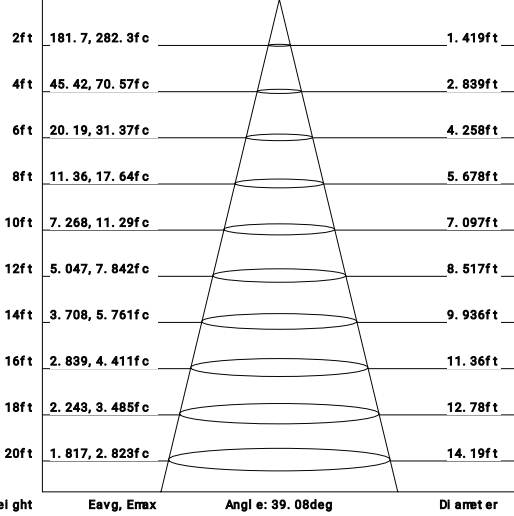

Flux out: 302.5 l m