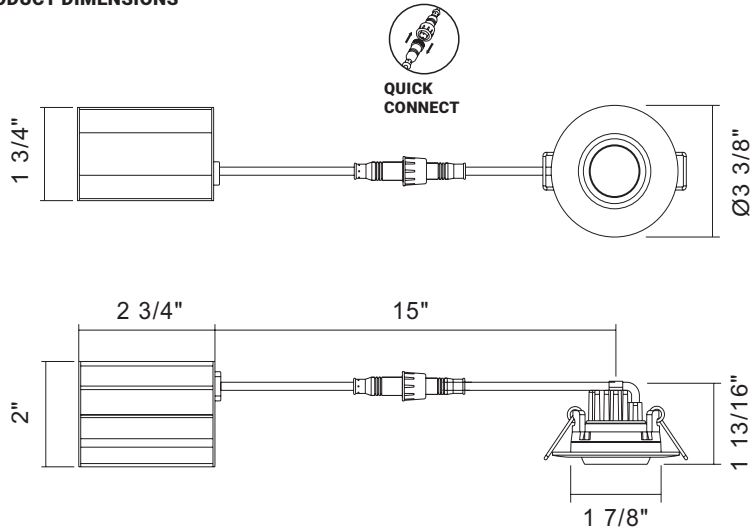

#### DIMENSIONS

- Cut hole:  $\varnothing$  2 3/4".
- Fixture:  $\varnothing$  3 3/8" x 1 13/16"H.

	WATTS	LUMENS	KELVIN	DIMMABLE	CRI	BEAM ANGLE	ADJUSTABLE
 $\varnothing$ 2 3/4"	8W	Up to 633	CCT Selectable	TRIAC/ELV	90+	38°	30°

2700K . 3000K . 3500K . 4000K . 5000K

#### PRODUCT DIMENSIONS

**MIDWAY**  
RECESSED COLLECTION

Imperial

Flux out: 302.5 l m

Note: The Curves indicate the illuminated area and the average illumination when the luminaire is at different distance.

Metrics

Flux out: 265.9 l m

Note: The Curves indicate the illuminated area and the average illumination when the luminaire is at different distance.