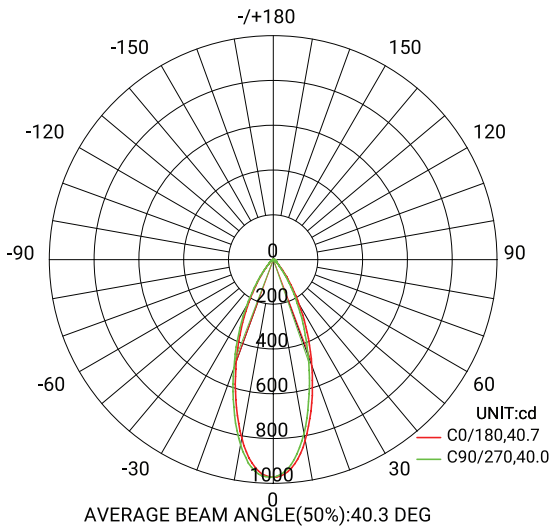

MIDWAY
RECESSED COLLECTION

Imperial

Flux out: 302.5 l m

Note: The Curves indicate the illuminated area and the average illumination when the luminaire is at different distance.

Metrics

Flux out: 265.9 l m