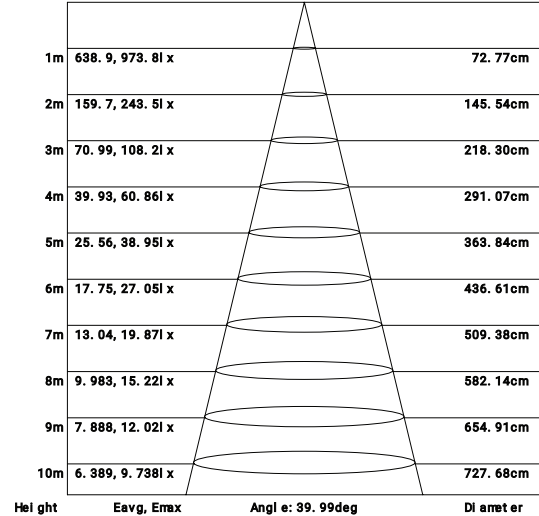

Flux out: 265.9 l m