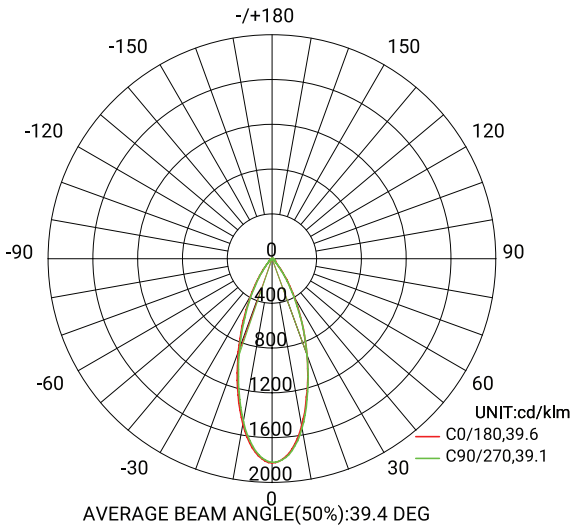

MIDWAY
RECESSED COLLECTION

Imperial

Flux out: 302.5 l m

Note: The Curves indicate the illuminated area and the average illumination when the luminaire is at different distance.

Metrics

Flux out: 265.9 l m