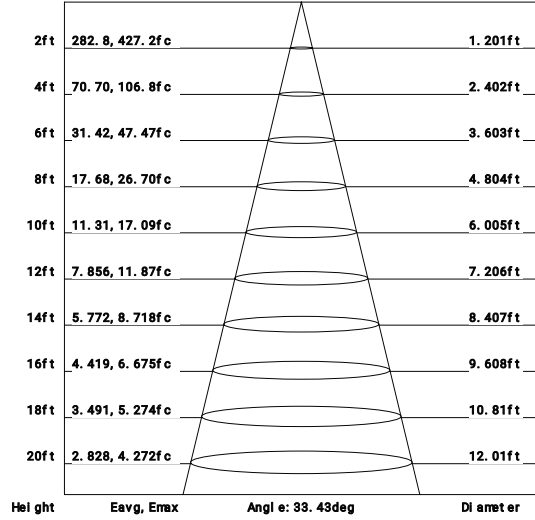

#### DIMENSIONS

- Cut hole:  $\varnothing 3 \frac{3}{4}$ ".
- Fixture:  $\varnothing 4 \frac{3}{8}$ " x 3 1/4"H.

#### PRODUCT DIMENSIONS

## Imperial

Flux out: 332.2 lm

## Metrics

Flux out: 351.2 lm