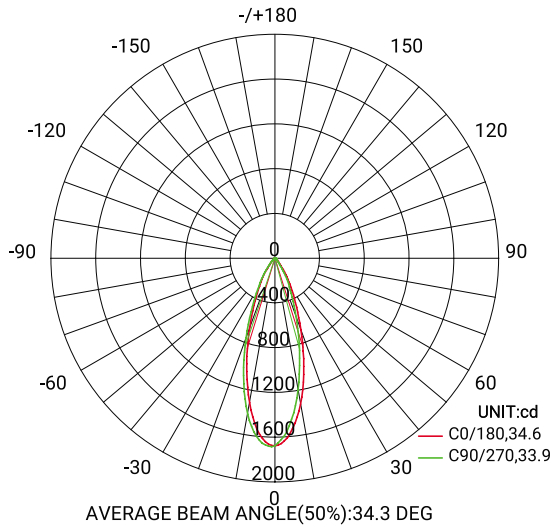

#### PRODUCT DIMENSIONS

## Imperial

Flux out: 332.2 lm

## Metrics

Flux out: 351.2 lm