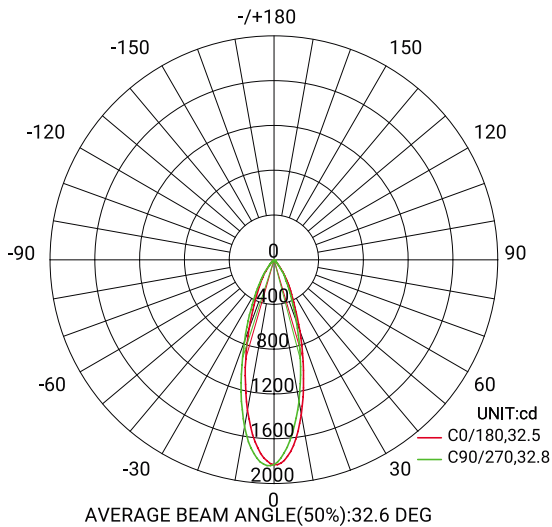

#### PRODUCT DIMENSIONS

## Imperial

Flux out: 332.2 lm

## Metrics

Flux out: 351.2 lm