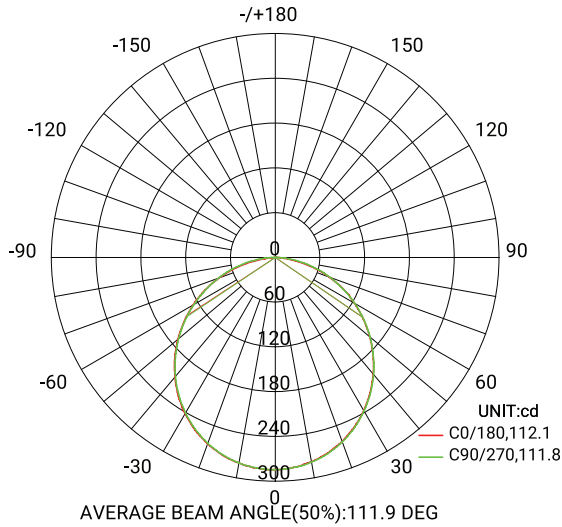

MIDWAY
RECESSED COLLECTION

Imperial

Metrics