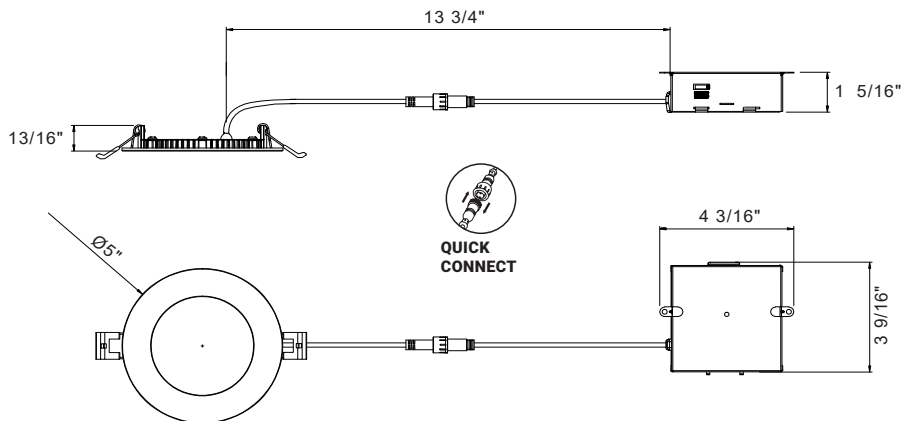

- IC Airtight Cast aluminum body.
- Remodel application. C/W spring loaded clips.
- Mates to driver box with quick connector.
- Max Ceiling thickness 5/8".
- Approved for wet location.

DIMENSIONS

- Cut hole: \varnothing 4 1/4".
- Fixture: \varnothing 5" x 13/16"H.

CERTIFICATIONS

ORDERING GUIDE

MODEL	FINISH
45374-012	White

	WATTS	LUMENS	KELVIN	DIMMABLE	CRI	BEAM ANGLE	ADJUSTABLE
 \varnothing 4 1/4"	12 W	Up to 799	CCT Selectable	TRIAC/ELV	90+	110°	NO

PRODUCT DIMENSIONS

FINISHES

012- White

ACCESSORIES

45612-015
60"
3 pin Connector

45376-016
NEW CONSTRUCTION
SMASH PLATE
13 1/4" x 6 1/2"
 \varnothing 4 1/4"

NO IC BOX
REQUIRED

www.eurofase.com

Tel: 905.695.2055 Fax: 905.695.2056
Toll Free: 1.800.660.5391 Toll Free: 1.800.660.5390