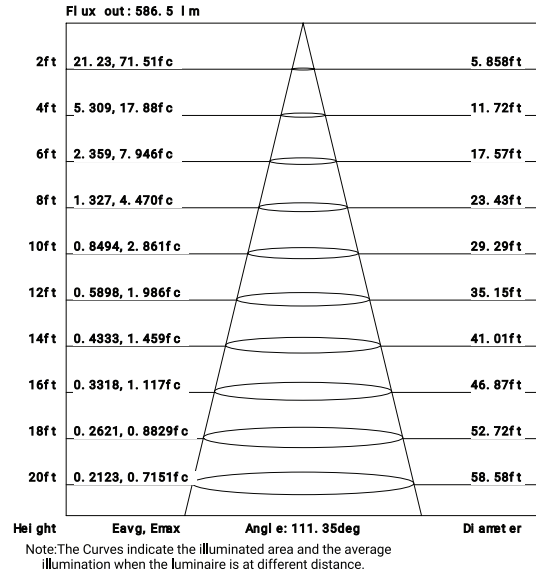

CERTIFICATIONS

ORDERING GUIDE

MODEL	FINISH
45374-012	White

	WATTS	LUMENS	KELVIN	DIMMABLE	CRI	BEAM ANGLE	ADJUSTABLE
 \varnothing 4 1/4"	12 W	Up to 799	CCT Selectable	TRIAC/ELV	90+	110°	NO

PRODUCT DIMENSIONS

FINISHES

012- White

ACCESSORIES

45612-015
60"
3 pin Connector

45376-016
NEW CONSTRUCTION
SMASH PLATE
13 1/4" x 6 1/2"
 \varnothing 4 1/4"

NO IC BOX
REQUIRED

www.eurofase.com

Tel: 905.695.2055 Fax: 905.695.2056
Toll Free: 1.800.660.5391 Toll Free: 1.800.660.5390

All features, functionality and other product specifications are subject to change without notice.

MIDWAY
RECESSED COLLECTION

Imperial

Metrics