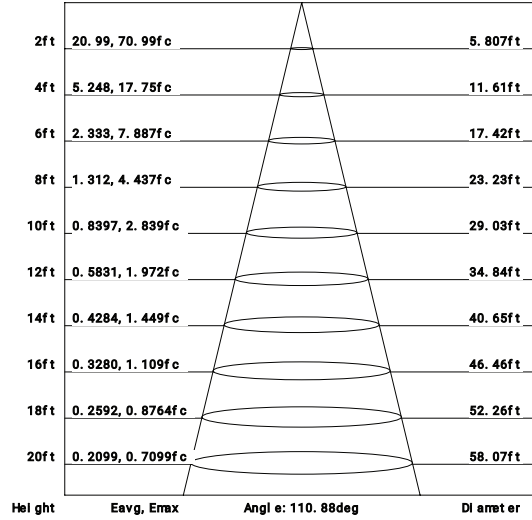

#### DIMENSIONS

- Cut hole:  $\varnothing$ 4 1/4".
- Fixture:  $\varnothing$ 4 11/16" x 15/16"H.

### ACCESSORIES

	WATTS	LUMENS	KELVIN	DIMMABLE	CRI	BEAM ANGLE	ADJUSTABLE
$\varnothing$ 4 1/4"	12W	Up to 703	CCT Selectable	TRIAC/ELV	90+	110°	NO

#### FINISHES

#### PRODUCT DIMENSIONS

**MIDWAY**  
RECESSED COLLECTION

Imperial

Flux out: 579.9 lm

Metrics

Flux out: 592.9 lm