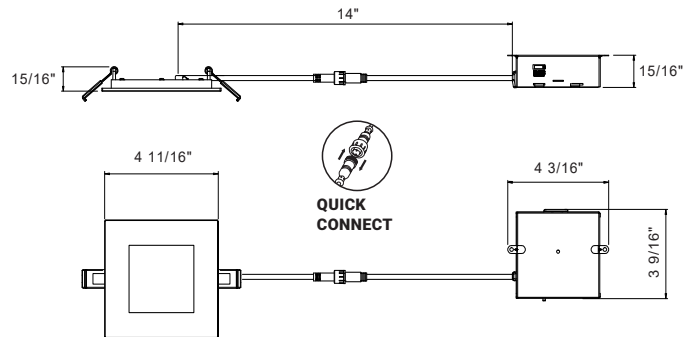

#### DIMENSIONS

- Cut hole:  $\varnothing$ 4 1/4".
- Fixture:  $\varnothing$ 4 11/16" x 15/16"H.

### ACCESSORIES

	WATTS	LUMENS	KELVIN	DIMMABLE	CRI	BEAM ANGLE	ADJUSTABLE
$\varnothing$ 4 1/4"	12W	Up to 703	CCT Selectable	TRIAC/ELV	90+	110°	NO

#### PRODUCT DIMENSIONS

**MIDWAY**  
RECESSED COLLECTION

Imperial

Flux out: 579.9 lm

Metrics

Flux out: 592.9 lm