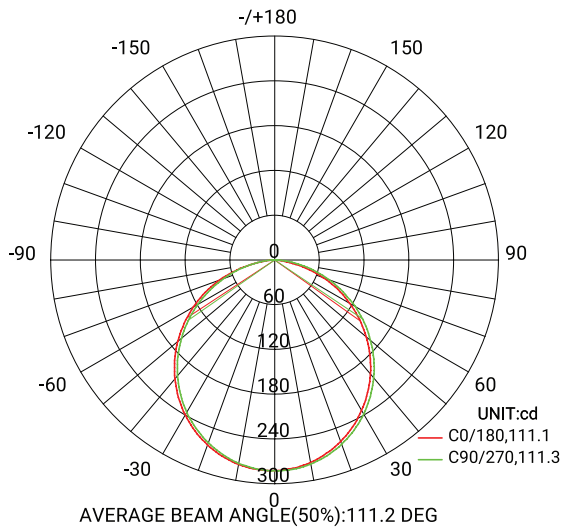

### ACCESSORIES

	WATTS	LUMENS	KELVIN	DIMMABLE	CRI	BEAM ANGLE	ADJUSTABLE
$\varnothing$ 4 1/4"	12W	Up to 703	CCT Selectable	TRIAC/ELV	90+	110°	NO

#### PRODUCT DIMENSIONS

**MIDWAY**  
RECESSED COLLECTION

Imperial

Flux out: 579.9 lm

Metrics

Flux out: 592.9 lm