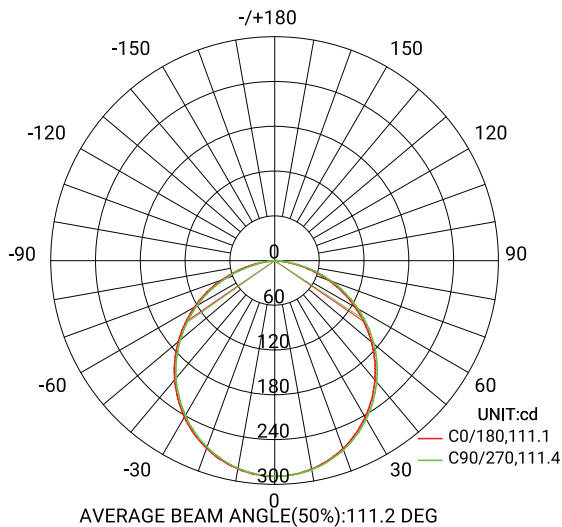

### ACCESSORIES

	WATTS	LUMENS	KELVIN	DIMMABLE	CRI	BEAM ANGLE	ADJUSTABLE
$\varnothing$ 4 1/4"	12W	Up to 703	CCT Selectable	TRIAC/ELV	90+	110°	NO

#### PRODUCT DIMENSIONS

**MIDWAY**  
RECESSED COLLECTION

Imperial

Flux out: 579.9 lm

Metrics

Flux out: 592.9 lm