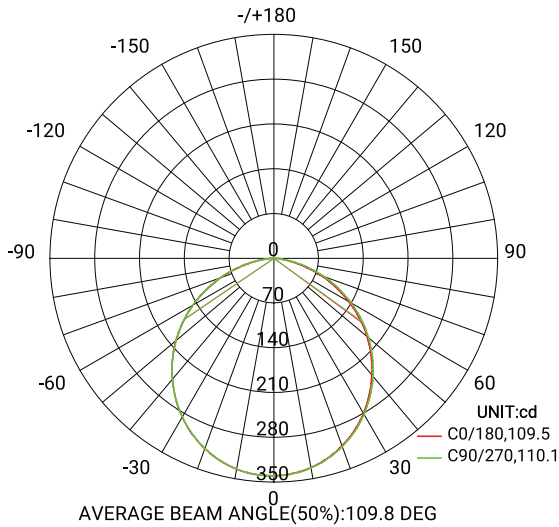

LIGHT MODULE

- 1 x 12W Integrated LED COB.
- Lumen maintenance 70% 50,000 hrs.
- CRI: 90+
- Beam angle: 110 degree.
- Kelvin (CCT): 27K | 30K | 35K | 40K | 50K
- Delivered Lumen: 820 lm | 884 lm | 924 lm | 938 lm | 923lm

CERTIFICATIONS

ORDERING GUIDE

MODEL	FINISH
45377-013	White

	WATTS	LUMENS	KELVIN	DIMMABLE	CRI	BEAM ANGLE	ADJUSTABLE
	12W	Up to 938	CCT Selectable	TRIAC/ELV	90+	110°	NO

PRODUCT DIMENSIONS

FINISHES

013- White

ACCESSORIES

MIDWAY
RECESSED COLLECTION

Imperial

Flux out: 677.8 lm

Metrics

Flux out: 676.5 lm