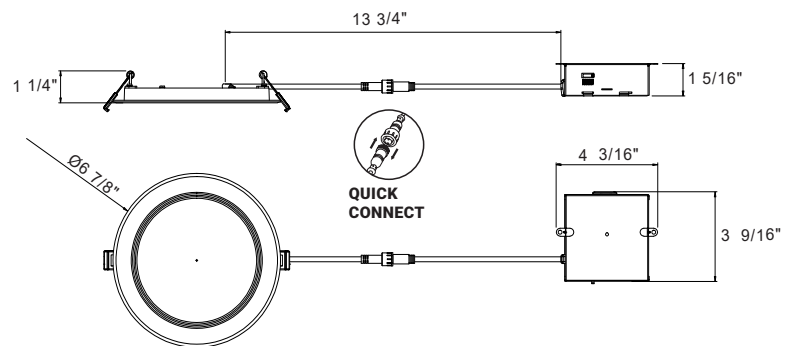

DIMENSIONS

- Cut hole: $\phi 6 \frac{1}{4}$ ".
- Fixture: $\phi 6 \frac{7}{8}$ " x 1 1/4"H.

ELECTRICAL

- 120 V Input class 2 constant current dimmable driver enclosed in junction box.
- TRIAC and ELV dimming.
- Min operating temperature (-4°F~-104°F) (-20°C~-40°C).

CERTIFICATIONS

ORDERING GUIDE

MODEL	FINISH
45377-013	White

	WATTS	LUMENS	KELVIN	DIMMABLE	CRI	BEAM ANGLE	ADJUSTABLE
	12W	Up to 938	CCT Selectable	TRIAC/ELV	90+	110°	NO

PRODUCT DIMENSIONS

FINISHES

013- White

ACCESSORIES

MIDWAY
RECESSED COLLECTION

Imperial

Flux out: 677.8 lm

Metrics

Flux out: 676.5 lm