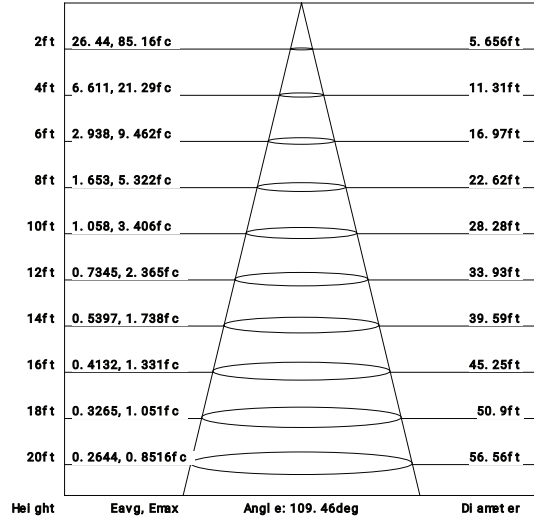

LIGHT MODULE

- 1 x 12W Integrated LED COB.
- Lumen maintenance 70% 50,000 hrs.
- CRI: 90+
- Beam angle: 110 degree.
- Kelvin (CCT): 27K | 30K | 35K | 40K | 50K
- Delivered Lumen: 820 lm | 884 lm | 924 lm | 938 lm | 923lm

CERTIFICATIONS

ORDERING GUIDE

MODEL	FINISH
45377-013	White

	WATTS	LUMENS	KELVIN	DIMMABLE	CRI	BEAM ANGLE	ADJUSTABLE
	12W	Up to 938	CCT Selectable	TRIAC/ELV	90+	110°	NO

PRODUCT DIMENSIONS

FINISHES

013- White

ACCESSORIES

MIDWAY
RECESSED COLLECTION

Imperial

Flux out: 677.8 lm

Metrics

Flux out: 676.5 lm