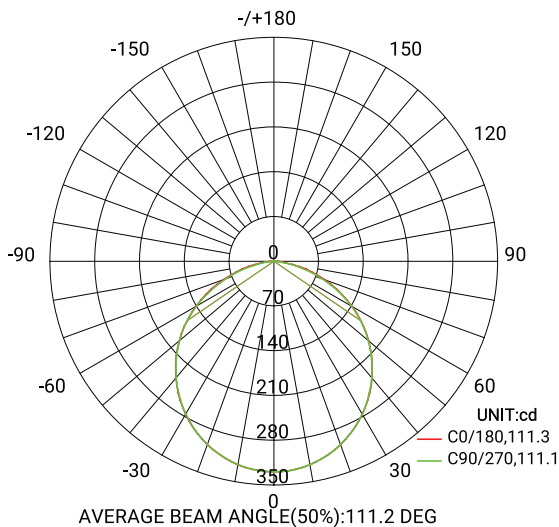

LIGHT MODULE

- 1 x 12W Integrated LED COB.
- Lumen maintenance 70% 50,000 hrs.
- CRI: 90+
- Beam angle: 110 degree.
- Kelvin (CCT): 27K | 30K | 35K | 40K | 50K
- Delivered Lumen: 820 lm | 884 lm | 924 lm | 938 lm | 923lm

CERTIFICATIONS

ORDERING GUIDE

MODEL	FINISH
45377-013	White

	WATTS	LUMENS	KELVIN	DIMMABLE	CRI	BEAM ANGLE	ADJUSTABLE
	12W	Up to 938	CCT Selectable	TRIAC/ELV	90+	110°	NO

PRODUCT DIMENSIONS

FINISHES

013- White

ACCESSORIES

MIDWAY
RECESSED COLLECTION

Imperial

Flux out: 677.8 lm

Metrics

Flux out: 676.5 lm