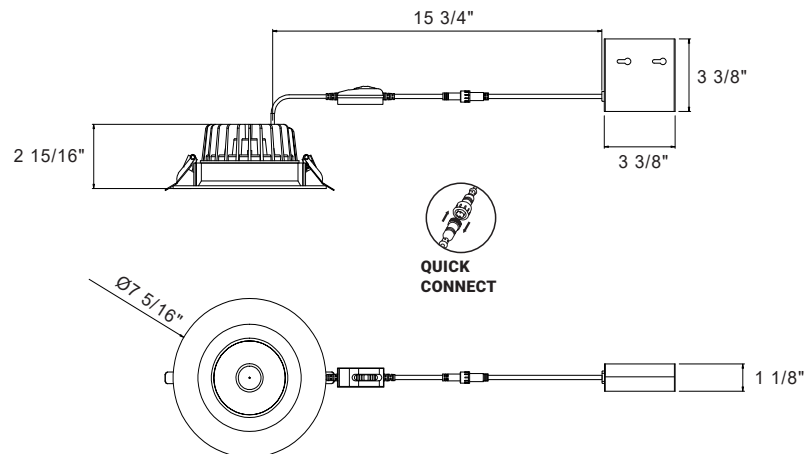

- IC Airtight Cast aluminum body.
- Remodel application. C/W spring loaded clips.
- Mates to driver box with quick connector.
- Max Ceiling thickness 5/8".
- Approved for damp location.

DIMENSIONS

- Cut hole: $\phi 6 \frac{1}{4}$ ".
- Fixture: $\phi 7 \frac{1}{4}$ " x 3"H.

	WATTS	LUMENS	KELVIN	DIMMABLE	CRI	BEAM ANGLE	ADJUSTABLE
$\phi 6 \frac{1}{4}$ "	24W	Up to 1798	CCT Selectable	TRIAC/ELV	90+	38°	NO

Driver Box included

FINISHES

027- Black

010- White

MIDWAY

RECESSED COLLECTION

Metrics