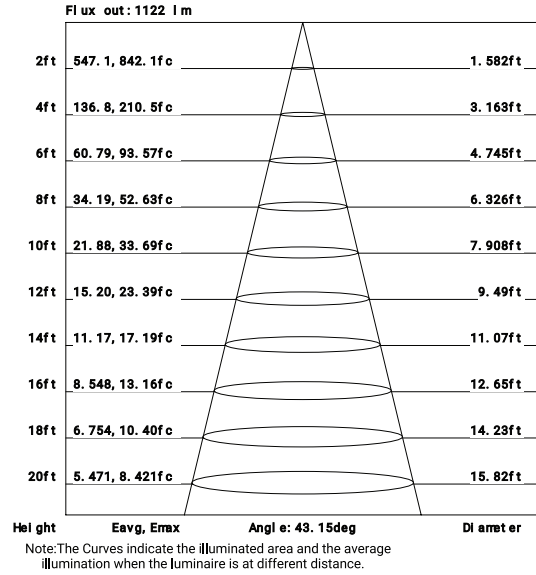

	WATTS	LUMENS	KELVIN	DIMMABLE	CRI	BEAM ANGLE	ADJUSTABLE
$\phi 6 \frac{1}{4}$ "	24W	Up to 1798	CCT Selectable	TRIAC/ELV	90+	38°	NO

Driver Box included

FINISHES

027- Black

010- White

MIDWAY

RECESSED COLLECTION

Metrics