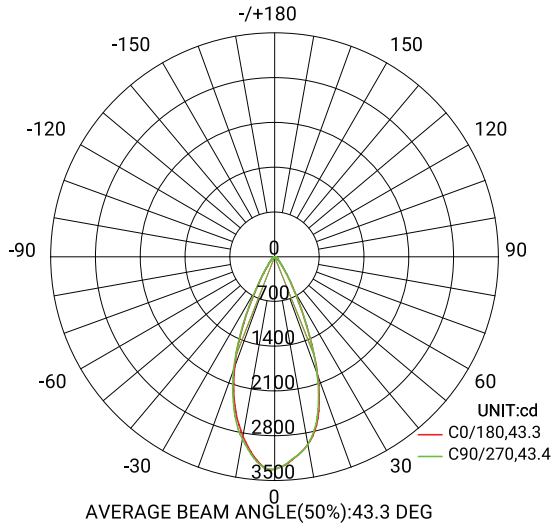

	WATTS	LUMENS	KELVIN	DIMMABLE	CRI	BEAM ANGLE	ADJUSTABLE
$\phi 6 \frac{1}{4}$ "	24W	Up to 1798	CCT Selectable	TRIAC/ELV	90+	38°	NO

Driver Box included

FINISHES

027- Black

010- White

MIDWAY

RECESSED COLLECTION

Metrics