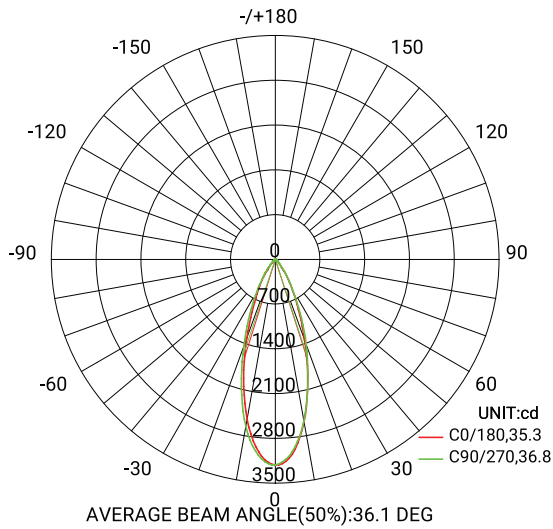

### Imperial

Flux out: 725.0 lm

### Metrics

Flux out: 761.6 lm