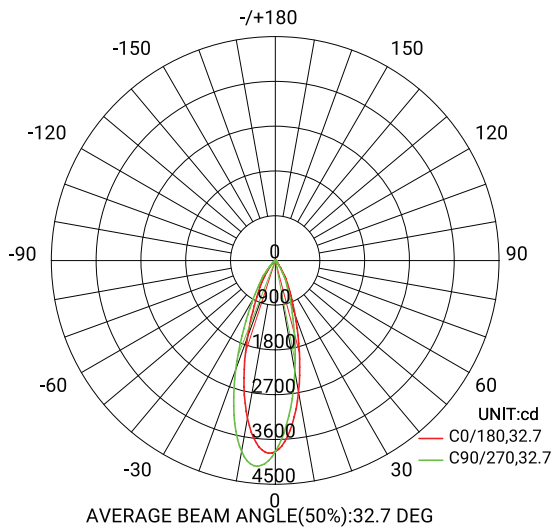

### Imperial

Flux out: 725.0 lm

### Metrics

Flux out: 761.6 lm