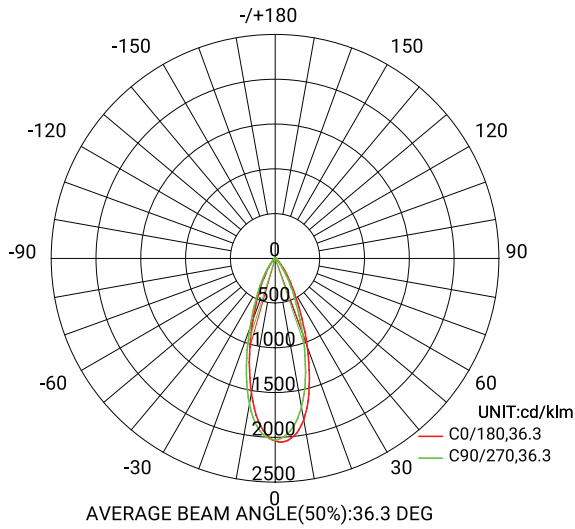

NO IC BOX
REQUIRED

| | WATTS | LUMENS | KELVIN | DIMMABLE | CRI | BEAM ANGLE | ADJUSTABLE |
|--|-------|------------|----------------|-----------|-----|------------|------------|
|  $\varnothing 10 \frac{7}{8} \times 3 \frac{3}{4}$ " | 36W | Up to 2300 | CCT Selectable | TRIAC/ELV | 90+ | 38° | 15° |

PRODUCT DIMENSIONS

FINISHES

024- Black

017- White

MIDWAY
RECESSED COLLECTION

Imperial

Metrics