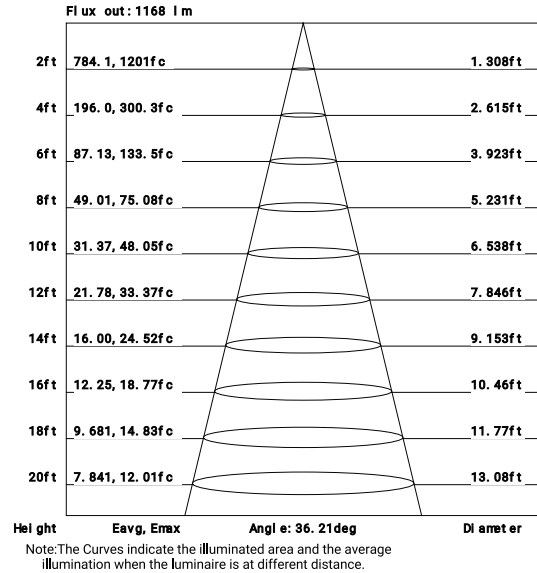

NO IC BOX
REQUIRED

| | WATTS | LUMENS | KELVIN | DIMMABLE | CRI | BEAM ANGLE | ADJUSTABLE |
|--|-------|------------|----------------|-----------|-----|------------|------------|
|  $\varnothing 10 \frac{7}{8} \times 3 \frac{3}{4}$ " | 36W | Up to 2300 | CCT Selectable | TRIAC/ELV | 90+ | 38° | 15° |

PRODUCT DIMENSIONS

FINISHES

024- Black

017- White

MIDWAY
RECESSED COLLECTION

Imperial

Metrics