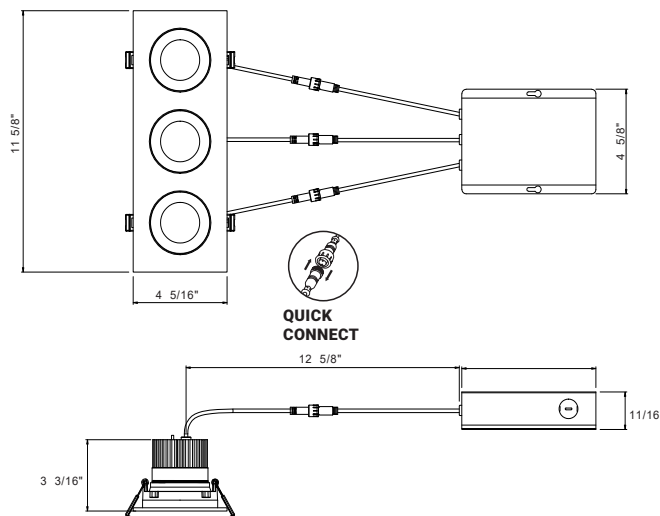

PRODUCT DIMENSIONS

FINISHES

024- Black

017- White