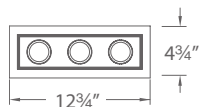

MT-3LD311 - 3 Lights

Mini LED Multiple Spots

WAC LIGHTING

Responsible Lighting®

Fixture Type:

Catalog Number:

Project: _____

Location: _____