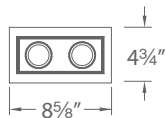

MT-3LD211 - 2 Lights

Mini LED Multiple Spots

WAC LIGHTING

Responsible Lighting®