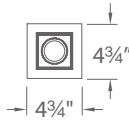

MT-3LD111 - 1 Light

Mini LED Multiple Spots

WAC LIGHTING

Responsible Lighting®