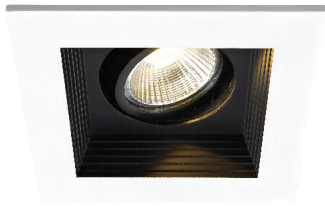

MT-3LD111 - 1 Light

Mini LED Multiple Spots

WAC LIGHTING

Responsible Lighting®

Fixture Type:

Catalog Number:

Project:

Location:

PRODUCT DESCRIPTION

Integral housing adjustable recessed spot light.

FEATURES

- Individually adjustable luminaires
- Complete unit includes housing & trim
- All housings are Non-IC rated
- 30° visual cutoff for glare control
- 25° vertical tilt. 350° horizontal rotation.

SPECIFICATIONS

Construction: Die-cast aluminum heat sink painted black. Trim, housing and junction box are 20 gauge steel. Frame and hanger bars are heavy gauge galvanized steel.

J-Box (New Construction): Seven knockouts and four Romex® style wiring connectors provided for ease of installation. Rated for branch wiring.

Driver: 120VAC Input

Light Source: High output LED (included with housing)

Dimming: Dim to 10% with electronic low voltage (ELV) dimmer.

Mounting: Supplied with hanger bars, adjustable from 14½"-25" to accommodate various joist construction and grid sizes. Hanger bars include a captive mounting "screw-nail" for ease of installation. Accommodates surface up to 1" thick. 4½" x 4½" cutout.

Finish: Abrasion resistant powder coat paint in Black (BK).

Standards: ETL & cETL Damp Location listed; Energy Star rated

			Power	Beam	Color Temp	CRI	Lumens	CBCP	Finish
MT-3LD111NA New Construction Non-IC, Airtight 11W	F	25°	927	2700K	90	710	1886	BK	White trim with black interior
			930	3000K	90	785	2176	WT	White trim with white interior
			935	3500K	90	795	2184		
			940	4000K	90	805	2224		
	W	45°	927	2700K	90	705	911	BK	White trim with black interior
			930	3000K	90	775	1015	WT	White trim with white interior
			935	3500K	90	785	1024		
			940	4000K	90	795	1042		
MT-3LD111R Remodel Non-IC 11W	F	25°	927	2700K	90	710	1886	BK	White trim with black interior
			930	3000K	90	785	2176	WT	White trim with white interior
			935	3500K	90	795	2184		
			940	4000K	90	805	2224		
	W	45°	927	2700K	90	705	911	BK	White trim with black interior
			930	3000K	90	775	1015	WT	White trim with white interior
			935	3500K	90	785	1024		
			940	4000K	90	795	1042		

Example: **MT-3LD111R-F30-BK**

WAC Lighting

www.waclighting.com

Phone (800) 526.2588 • Fax (800) 526.2585

Headquarters/Eastern Distribution Center

44 Harbor Park Drive • Port Washington, NY 11050

Phone (516) 515.5000 • Fax (516) 515.5050

Western Distribution Center

1750 Archibald Avenue • Ontario, CA 91760

Phone (800) 526.2588 • Fax (800) 526.2585