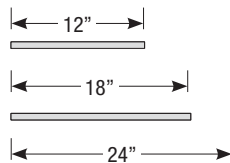

Mid Century Straight Arm