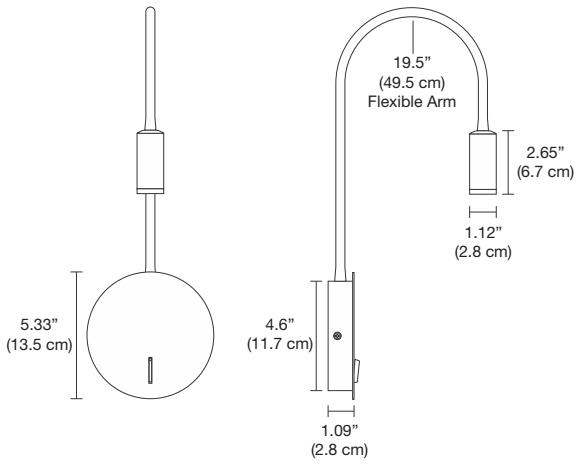

NIGHTH-W-3W-30K-WH

NIGHTH-W-3W-30K-BK

Description:

The Nighthawk Wall Reading Fixture is designed for those who enjoy reading late at night but do not want to disturb others. The long flexible Goose-Neck arm allows the lamp to easily be positioned in any direction. LED integrated module will pass the test of time. Comes with an on/off switch. Available in plug-in and electrical junction box mounting versions. Black or White Finish with matching hardware.

Finish:

White or Black

Lamp Specification:

Integrated LED 120W 3W 3000K color temp 80+CRI 128 total lumens, 42 Lumens per watt efficiency

Weight:

1 lb (0.45 kg)

Fixture	Type	Wattage	Color Temperature	Finish	Version
NIGHTH	W	3W	30K	WH	LEAVE BLANK FOR J-BOX VERSION
NIGHTH Nighthawk	W Wall	3W 3 Watts	30K 3000K Warm White	WH White BK Black	P Plug-in

PROJECT	FIXTURE TYPE	DATE
---------	--------------	------

NIGHTHAWK

WALL MOUNTED READING LIGHT

TM-30-15 DATA

The data below is for the NightHawk.

3000K | Rf: 81.4 | Rg: 96.1

Color Vector Graphic

■ Test ■ Reference