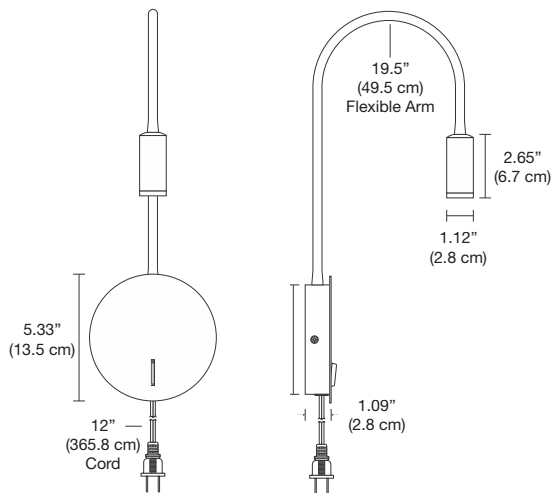

NIGHTH-W-3W-30K-WH

NIGHTH-W-3W-30K-BK

Description:

The Nighthawk Wall Reading Fixture is designed for those who enjoy reading late at night but do not want to disturb others. The long flexible Goose-Neck arm allows the lamp to easily be positioned in any direction. LED integrated module will pass the test of time. Comes with an on/off switch. Available in plug-in and electrical junction box mounting versions. Black or White Finish with matching hardware.

Finish:

White or Black

Lamp Specification:

Integrated LED 120W 3W 3000K color temp 80+CRI 128 total lumens, 42 Lumens per watt efficiency

Weight:

1 lb (0.45 kg)

Fixture	Type	Wattage	Color Temperature	Finish	Version
NIGHTH	W	3W	30K	WH	LEAVE BLANK FOR J-BOX VERSION
NIGHTH Nighthawk	W Wall	3W 3 Watts	30K 3000K Warm White	WH White BK Black	P Plug-in

PROJECT	FIXTURE TYPE	DATE
---------	--------------	------

NIGHTHAWK

WALL MOUNTED READING LIGHT

TM-30-15 DATA

The data below is for the NightHawk.

3000K | Rf: 81.4 | Rg: 96.1

Color Vector Graphic

■ Test ■ Reference