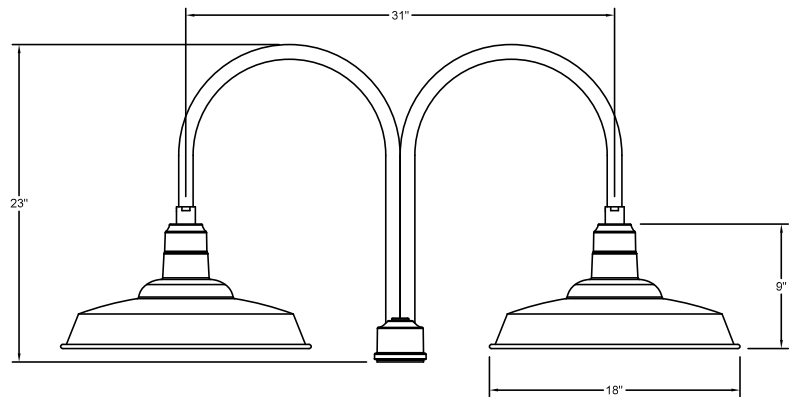

Options:

- Finish: See standard finish options below.
- Integrated LED: L13-15W, 1250 Lumen, 95CRI, Adjustable CCT.
- Other Accessories: G05-Clear Weathertight Glass and Guard (Glass not available with Integrated LED), W18-Wire Grill