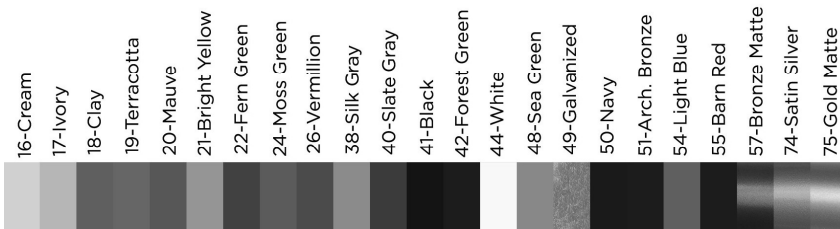

Shipping:

At Montclair Light Works we proudly manufacture, assemble, and ship your lighting fixture within 3 weeks from our factory in Montclair CA.

MADE IN THE USA