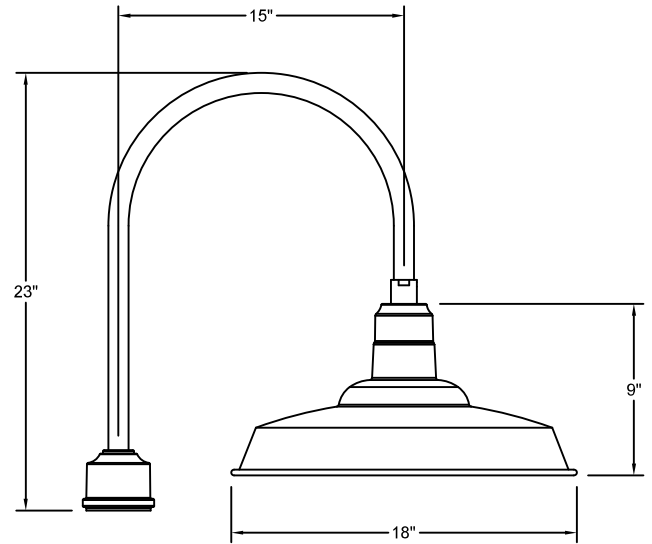

Options:

- Finish: See standard finish options below.
- Integrated LED: L13-15W, 1250 Lumen, 95CRI, Adjustable CCT.
- Other Accessories: G05-Clear Weathertight Glass and Guard (Glass not available with Integrated LED), W18-Wire Grill