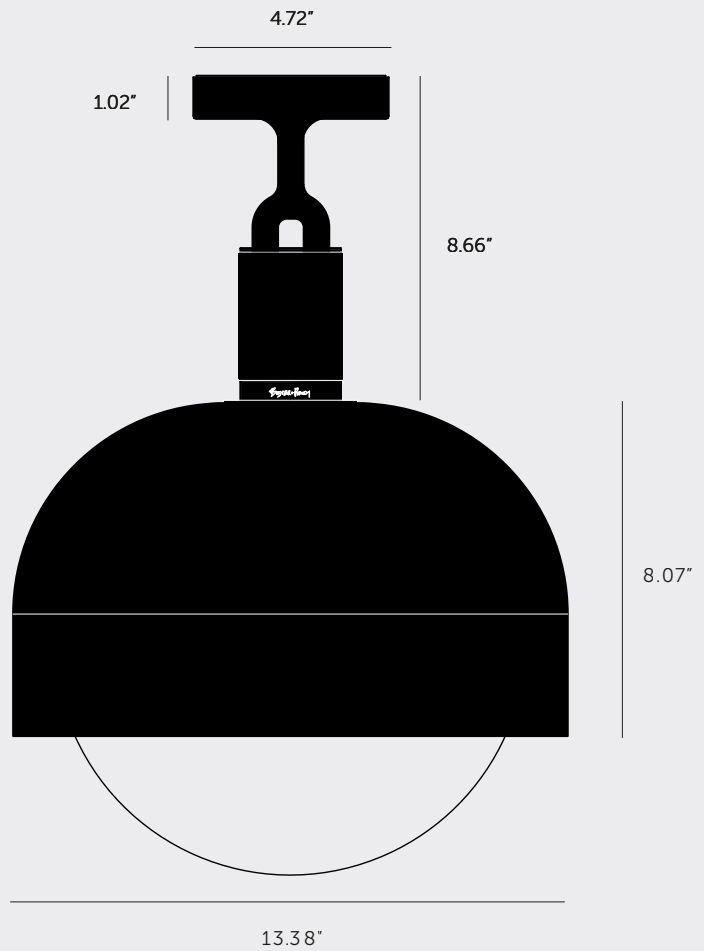

## **FORKED CEILING / SHADE / GLOBE**

[ type. **CEILING LIGHT.** ]

[ detail. **FORKED.** ]

[ process. **ROUGH-CAST.** ]

[ region. **NORTH AMERICA.** ]

A ceiling light made from cast and machined metal, featuring our signature diamond-cut linear knurl pattern and fork detailing, refined by hand. Its shade is made from hand-spun metal and it comes with a handblown glass globe.

[ size. **MEDIUM.** ]

[ info. **MEASUREMENTS.** ]

[ info. **SPECIFICATIONS.** ]

Ceiling light

1x solid metal lamp holder

E26 / 110-120 VAC / 60HZ

Max 7W

Bulb included

[ size. **LARGE.** ]

[ info. **MEASUREMENTS.** ]

[ info. **SPECIFICATIONS.** ]

Ceiling light

1 x solid metal lamp holder

E26 / 110-120 VAC / 60HZ

Max 7W

Bulb included