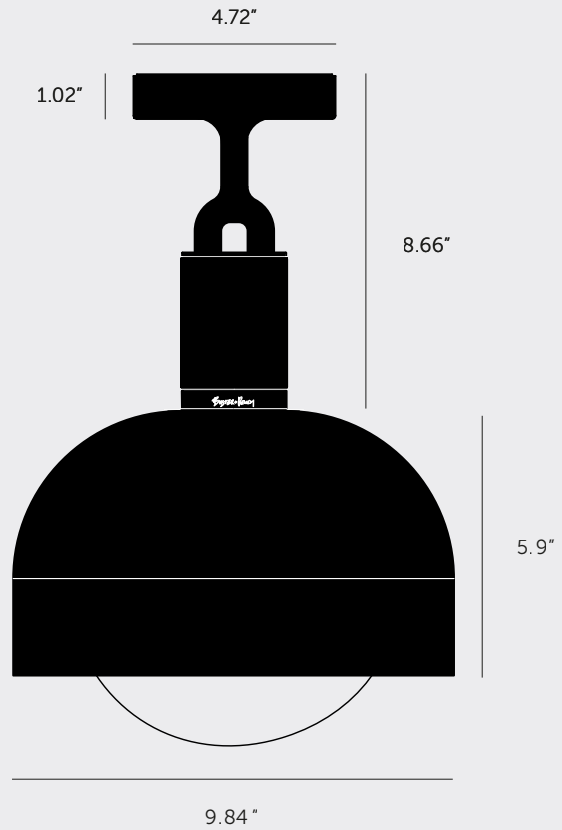

## **FORKED CEILING / SHADE / GLOBE**

[ type. **CEILING LIGHT.** ]

[ detail. **FORKED.** ]

[ process. **ROUGH-CAST.** ]

[ region. **NORTH AMERICA.** ]

A ceiling light made from cast and machined metal, featuring our signature diamond-cut linear knurl pattern and fork detailing, refined by hand. Its shade is made from hand-spun metal and it comes with a handblown glass globe.

[ size. **MEDIUM.** ]

[ info. **MEASUREMENTS.** ]

[ info. **SPECIFICATIONS.** ]

Ceiling light

1x solid metal lamp holder

E26 / 110-120 VAC / 60HZ

Max 7W

Bulb included

[ size. **LARGE.** ]

[ info. **MEASUREMENTS.** ]

[ info. **SPECIFICATIONS.** ]

Ceiling light

1 x solid metal lamp holder

E26 / 110-120 VAC / 60HZ

Max 7W

Bulb included