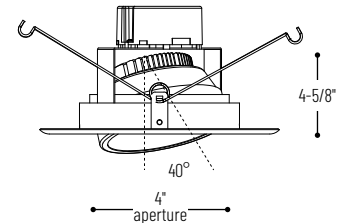

5"/6" Onyx Adjustable LED Retrofit

Trim Type	Color Temperature	Finish
NOX-5634 = Round Adjustable	27 = 2700K	WW = White Finish
	30 = 3000K	
	40 = 4000K	

Optional Accessories

Description

- **NOX-560R-W** = 5"/6" Round Oversize Ring, White
- **NOX-56BLADE** = 5"/6" Blade for housings without spring brackets
- **NRA-21ISM** = Medium base screw-in socket (included w/luminaire)
- **NRA-212SM** = Socket adapter for use with GU24 housing

Example: **NOX-563440WW** = 5"/6" Onyx Round Adjustable LED Retrofit, 4000K, White finish