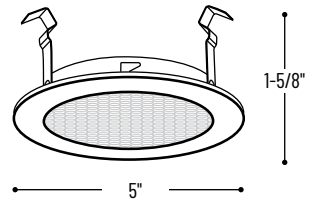

NS-22

4" Albalite Lens with Metal Trim

Type _____

Project _____

Catalog No. _____

Notes _____

FEATURES

Trim: High grade albalite lens attached to metal trim.

Mounting: Trim includes three trim clips that securely mount trim in housing.

COMPATIBLE LAMP / HOUSINGS

Line Voltage:

15W R20/PAR20 max. (NS-401AT/IC)

50W R20/PAR20 max. (NS-401QAT; NSIC-401QAT; NSR-404QAT; NSRIC-404QAT)

See individual housing specification sheets for more information.

LABELS AND LISTINGS

* cULus Listed for Wet Location when used with compatible housing

PRODUCT IMAGES & DIMENSIONS

NS-22B

NS-22N

NS-22W

4" Albalite Lens with Metal Trim

Catalog No.

NS-22B = 4" Albalite Lens with Black Metal Trim

NS-22N = 4" Albalite Lens with Natural Metal Trim

NS-22W = 4" Albalite Lens with White Metal Trim

Compatible Housings

Catalog No.

NS-401QAT = Non-IC Air-Tight New Construction / 50W max