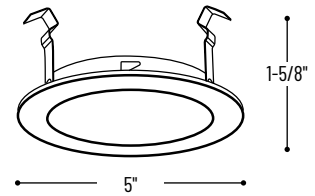

Mounting: Trim includes three trim clips that securely mount trim in housing.

COMPATIBLE LAMP / HOUSINGS

Line Voltage:

15W R20/PAR20 max. (NS-401AT/IC)

50W R20/PAR20 max. (NS-401QAT; NSIC-401QAT; NSR-404QAT; NSRIC-404QAT)

See individual housing specification sheets for more information.

LABELS AND LISTINGS

* cULus Listed for Wet Location when used with compatible housing

PRODUCT IMAGES & DIMENSIONS

NS-26N

NS-26W

4" Frosted Lens with Metal Trim

Catalog No.

NS-26N = 4" Frosted Lens with Natural Metal Trim

NS-26W = 4" Frosted Lens with White Metal Trim

Compatible Housings

Catalog No.

NS-401QAT = Non-IC Air-Tight New Construction / 50W max

NSIC-401QAT = IC Air-Tight New Construction / 50W max