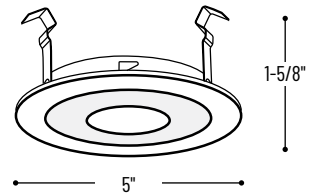

NS-27

4" Frosted Lens with Clear Center Metal Trim

Type _____

Project _____

Catalog No. _____

Notes _____

FEATURES

Trim: High grade frosted lens with clear center attached to metal trim.

Mounting: Trim includes three trim clips that securely mount trim in housing.

COMPATIBLE LAMP / HOUSINGS

Line Voltage:

50W R20/PAR20 max. (NS-401QAT; NSIC-401QAT; NSR-404QAT; NSRIC-404QAT)

See individual housing specification sheets for more information.

LABELS AND LISTINGS

* cULus Listed for Wet Location when used with compatible housing

PRODUCT IMAGES & DIMENSIONS

NS-27N

NS-27W

4" Frosted Lens with Clear Center Metal Trim

Catalog No.

NS-27N = 4" Frosted Lens with Clear Center Natural Metal Trim

NS-27W = 4" Frosted Lens with Clear Center White Metal Trim

Compatible Housings

Catalog No.

NS-401QAT = Non-IC New Construction / 50W max

NSIC-401QAT = IC Air-Tight New Construction / 50W max

NSR-404QAT = Non-IC Remodel / 50W max