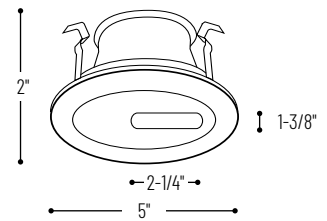

NS-47

4" Adjustable Slot Aperture

Type _____

Project _____

Catalog No. _____

Notes _____

FEATURES

Trim: Metal trim with 1-3/8" x 2-1/4" slot aperture that can rotate 358° horizontally. Separate trim ring available in metal, may also be used with custom combination of plastic or metal ring finishes.

Mounting: Trim includes three trim clips that securely mount trim in housing.

COMPATIBLE LAMP / HOUSINGS

Line Voltage:

50W R20/PAR20 max. (NS-401QAT; NSIC-401QAT; NSR-404QAT; NSRIC-404QAT)

See individual housing specification sheets for more information.

LABELS AND LISTINGS

* cULus Listed for Damp Location when used with compatible housing

PRODUCT IMAGES & DIMENSIONS

NS-47

NS-47B

NS-47BZ

4" Adjustable Slot Aperture

Catalog No.

NS-47 = 4" White Adjustable Slot Aperture

NS-47B = 4" Black Adjustable Slot Aperture

NS-47BZ = 4" Bronze Adjustable Slot Aperture

Compatible Housings

Catalog No.

NS-401QAT = Non-IC Air-Tight New Construction / 50W max