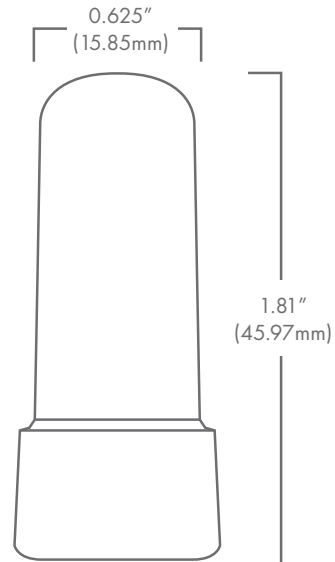

NICHE LIGHT

DESCRIPTION

The Niche Light is the perfect lamp to bring light to hard-to-reach places, whether under water, in a water feature, under stairs, stone walls, stone lanterns, or any small space. This omni-directional product solves the issue of fitting a fixture and a lamp into a small area. The Niche Light is wired with a 10ft lead and is ready to plug and play anywhere. We recommend using LightingShrink connections for Niche Lights. Dimmable with Brilliance Dimmer and most magnetic transformers.

NICHE LIGHT

Use	Fully Submersible in Water Features or Heavy Irrigation Areas Small Spaces that Need Omni-Directional Light
Includes	10 ft Lead
Integrated Lamp	Niche Light - 3W, 2700K, 215 Lumens, CRI 90, IP68, 12VAC, 3 year warranty, 30,000 hours NICHE-LIGHT