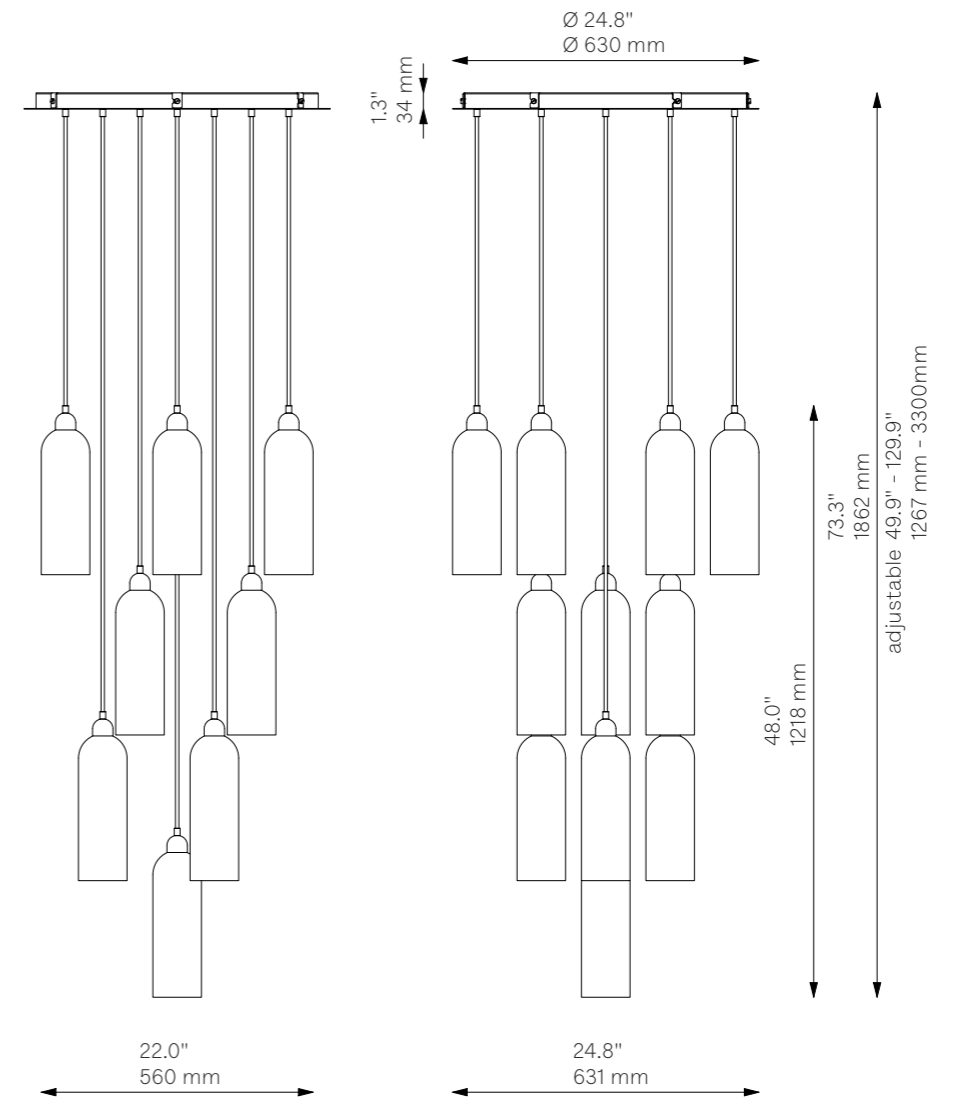

Odyssey Cluster 9

Chandelier - B159

Ceiling

Glass Lampshades	9 x Ø 100 mm x H 300 mm 9 x Ø 3.9" x H 11.8" Triplex Opal Glass (acid etch on the outside)
Weight	14.6 kg / 32.2 lb
Light Source	LED Bulb (included) 9 x 5 W Max Wattage 9 x 15 W Total Lumens 4050-4500 lm Color Temperature 3000 K Bulb Base E14 / E12 Dimmable with electronic Dimmers only (ELV, trailing edge)
Finishes	LBB / Lacquered Burnished Brass BGM / Black Gunmetal PN / Polished Nickel
CE/UL Certified	CE
Ingress Protection	IP 20

Odyssey Cluster 13

Chandelier - B160

Ceiling

Glass Lampshades	13 x Ø 100 mm x H 300 mm 13 x Ø 3.9" x H 11.8" Triplex Opal Glass (acid etch on the outside)
Weight	22.4 kg / 49.4 lb
Light Source	LED Bulb (included) 13 x 5 W Max Wattage 13 x 15 W Total Lumens 5850-6500 lm Color Temperature 3000 K Bulb Base E14 / E12 Dimmable with electronic Dimmers only (ELV, trailing edge)
Finishes	LBB / Lacquered Burnished Brass BGM / Black Gunmetal PN / Polished Nickel
CE/UL Certified	CE
Ingress Protection	IP 20