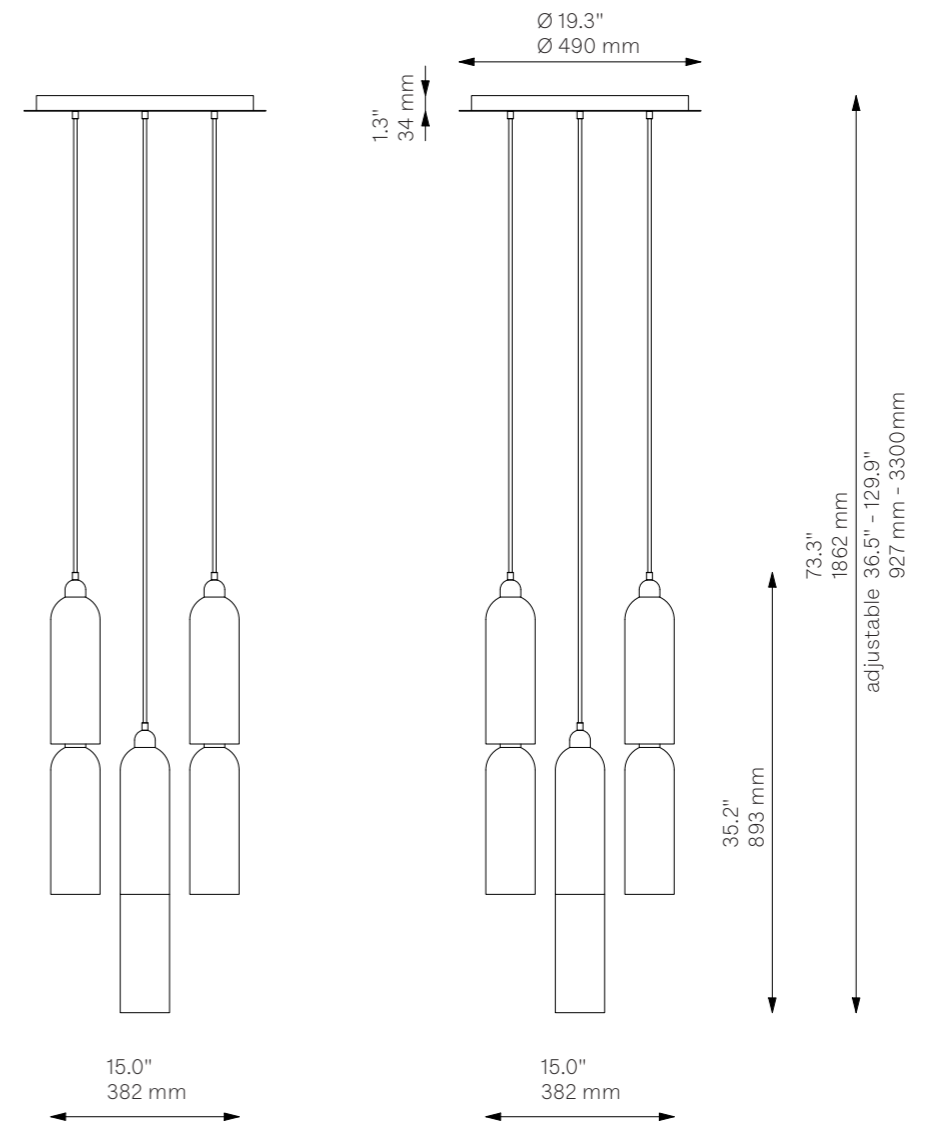

Odyssey Cluster 9

Chandelier - B159

Ceiling

Glass Lampshades	9 x Ø 100 mm x H 300 mm 9 x Ø 3.9" x H 11.8" Triplex Opal Glass (acid etch on the outside)
Weight	14.6 kg / 32.2 lb
Light Source	LED Bulb (included) 9 x 5 W Max Wattage 9 x 15 W Total Lumens 4050-4500 lm Color Temperature 3000 K Bulb Base E14 / E12 Dimmable with electronic Dimmers only (ELV, trailing edge)
Finishes	LBB / Lacquered Burnished Brass BGM / Black Gunmetal PN / Polished Nickel
CE/UL Certified	CE
Ingress Protection	IP 20

Odyssey Cluster 13

Chandelier - B160

Ceiling

Glass Lampshades	13 x Ø 100 mm x H 300 mm 13 x Ø 3.9" x H 11.8" Triplex Opal Glass (acid etch on the outside)
Weight	22.4 kg / 49.4 lb
Light Source	LED Bulb (included) 13 x 5 W Max Wattage 13 x 15 W Total Lumens 5850-6500 lm Color Temperature 3000 K Bulb Base E14 / E12 Dimmable with electronic Dimmers only (ELV, trailing edge)
Finishes	LBB / Lacquered Burnished Brass BGM / Black Gunmetal PN / Polished Nickel
CE/UL Certified	CE
Ingress Protection	IP 20