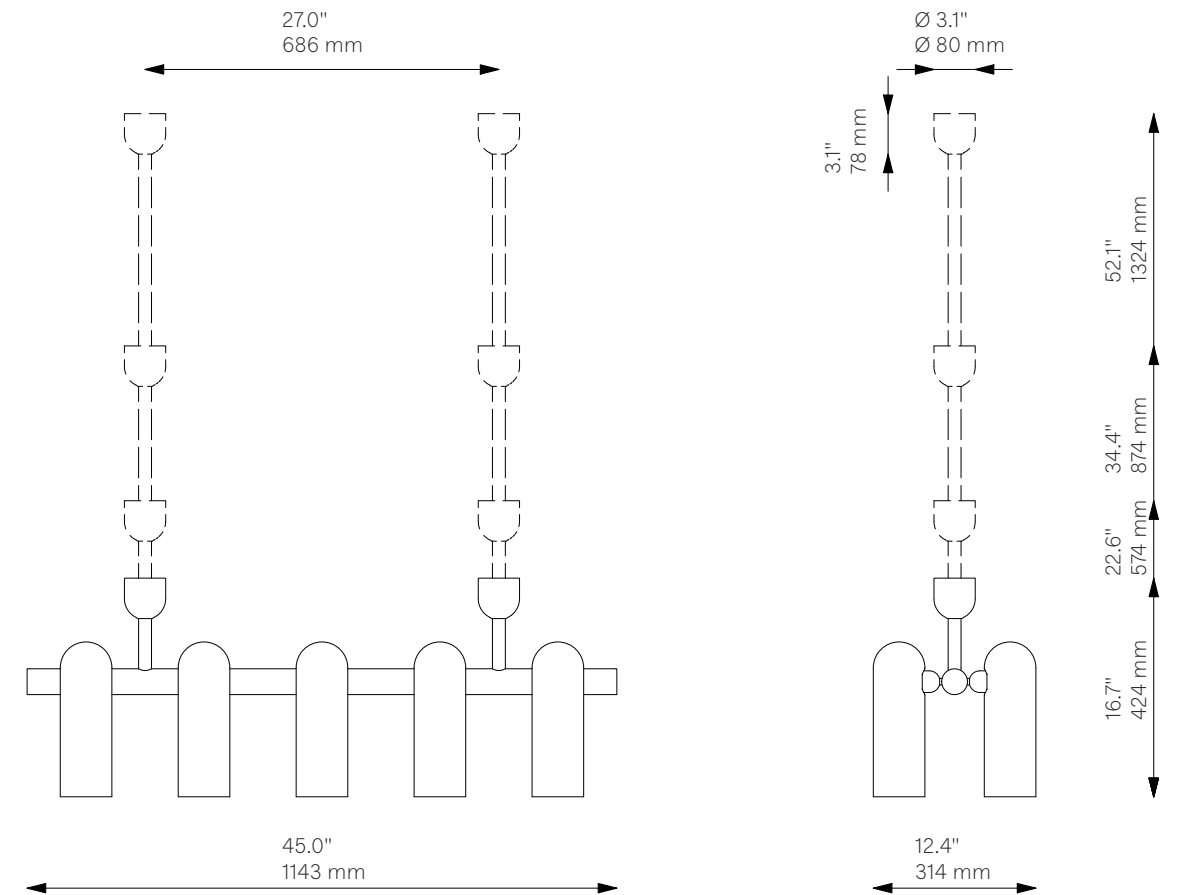

# Odyssey Linear XS

Chandelier - B143

Ceiling

<b>Glass Lampshades</b>	10 x Ø 100 mm x H 225 mm 10 x Ø 3.9" x H 8.9" Triplex Opal Glass (acid etch on the outside)		
<b>Weight</b>	13.3 kg / 29.3 lb		
<b>Light Source</b>	LED Bulb (included)	10 x 5 W	
	Max Wattage	10 x 15 W	
	Total Lumens	4500-5000 lm	
	Color Temperature	3000 K	
	Bulb Base	E14 / E12	
	Bulb Size	G45, max length 80 mm / 3.2"	
	Dimmable with electronic Dimmers only (ELV, trailing edge)		
<b>Finishes</b>	LBB / Lacquered Burnished Brass BGM / Black Gunmetal PN / Polished Nickel		
<b>Extension Rods (Included)</b>	2 x 150 mm 2 x 5.9"	2 x 300 mm 2 x 11.8"	2 x 450 mm 2 x 17.7"
<b>CE/UL Certified</b>	CE/UL		
<b>Ingress Protection</b>	IP 20		

# Odyssey Linear SM

Chandelier - B144

Ceiling

<b>Glass Lampshades</b>	10 x Ø 100 mm x H 300 mm 10 x Ø 3.9" x H 11.8" Triplex Opal Glass (acid etch on the outside)		
<b>Weight</b>	15.6 kg / 34.4 lb		
<b>Light Source</b>	LED Bulb (included)	10 x 5 W	
	Max Wattage	10 x 15 W	
	Total Lumens	4500-5000 lm	
	Color Temperature	3000 K	
	Bulb Base	E14 / E12	
	Bulb Size	G45, max length 80 mm / 3.2"	
	Dimmable with electronic Dimmers only (ELV, trailing edge)		
<b>Finishes</b>	LBB / Lacquered Burnished Brass BGM / Black Gunmetal PN / Polished Nickel		
<b>Extension Rods (Included)</b>	2 x 150 mm 2 x 5.9"	2 x 300 mm 2 x 11.8"	2 x 450 mm 2 x 17.7"
<b>CE/UL Certified</b>	CE/UL		
<b>Ingress Protection</b>	IP 20		