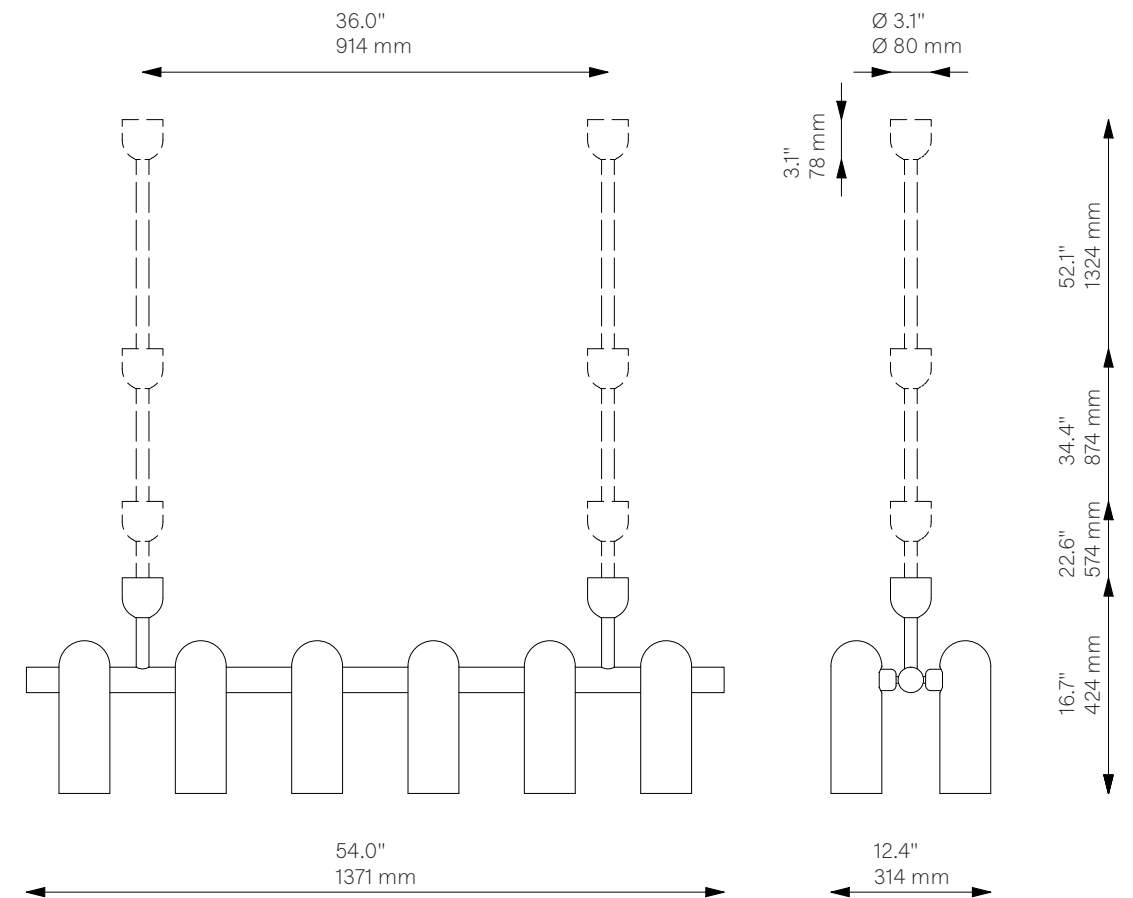

Glass Lampshades	12 x Ø 100 mm x H 300 mm 12 x Ø 3.9" x H 11.8" Triplex Opal Glass (acid etch on the outside)		
Weight	17.7 kg / 39.1 lb		
Light Source	LED Bulb (included)	12 x 5 W	
	Max Wattage	12 x 15 W	
	Total Lumens	5400-6000 lm	
	Color Temperature	3000 K	
	Bulb Base	E14 / E12	
	Bulb Size	G45, max length 80 mm / 3.2"	
	Dimmable with electronic Dimmers only (ELV, trailing edge)		
Finishes	LBB / Lacquered Burnished Brass BGM / Black Gunmetal PN / Polished Nickel		
Extension Rods (Included)	2 x 150 mm 2 x 5.9"	2 x 300 mm 2 x 11.8"	2 x 450 mm 2 x 17.7"
CE/UL Certified	CE/UL		
Ingress Protection	IP 20