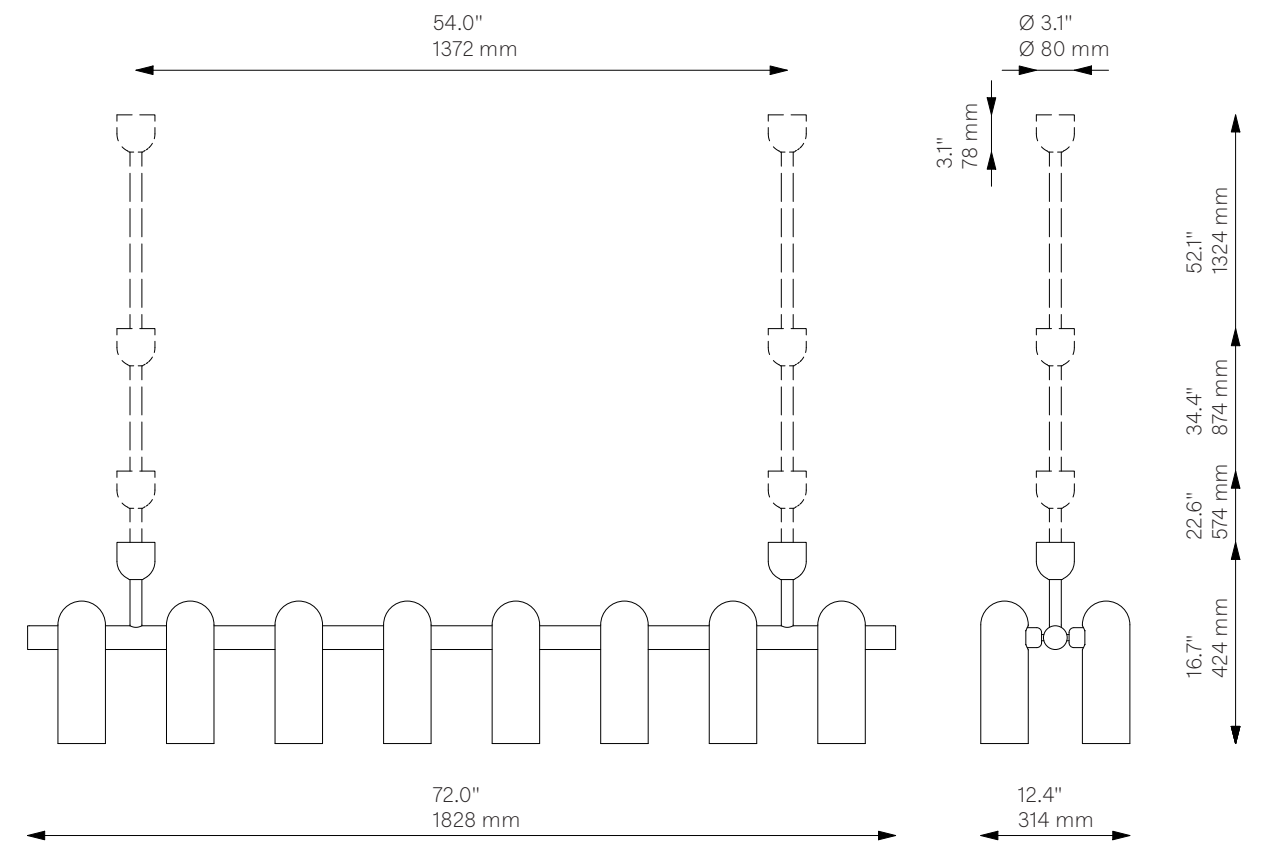

# Odyssey Linear SM

Chandelier - B144

Ceiling

<b>Glass Lampshades</b>	10 x Ø 100 mm x H 300 mm 10 x Ø 3.9" x H 11.8" Triplex Opal Glass (acid etch on the outside)		
<b>Weight</b>	15.6 kg / 34.4 lb		
<b>Light Source</b>	LED Bulb (included)	10 x 5 W	
	Max Wattage	10 x 15 W	
	Total Lumens	4500-5000 lm	
	Color Temperature	3000 K	
	Bulb Base	E14 / E12	
	Bulb Size	G45, max length 80 mm / 3.2"	
	Dimmable with electronic Dimmers only (ELV, trailing edge)		
<b>Finishes</b>	LBB / Lacquered Burnished Brass BGM / Black Gunmetal PN / Polished Nickel		
<b>Extension Rods (Included)</b>	2 x 150 mm 2 x 5.9"	2 x 300 mm 2 x 11.8"	2 x 450 mm 2 x 17.7"
<b>CE/UL Certified</b>	CE/UL		
<b>Ingress Protection</b>	IP 20		

# Odyssey Linear LG

Chandelier - B158

Ceiling

<b>Glass Lampshades</b>	16 x Ø 100 mm x H 300 mm 16 x Ø 3.9" x H 11.8" Triplex Opal Glass (acid etch on the outside)		
<b>Weight</b>	21.8 kg / 48.1 lb		
<b>Light Source</b>	LED Bulb (included)	16 x 5 W	
	Max Wattage	16 x 15 W	
	Total Lumens	7200-8000 lm	
	Color Temperature	3000 K	
	Bulb Base	E14 / E12	
	Bulb Size	G45, max length 80 mm / 3.2"	
	Dimmable with electronic Dimmers only (ELV, trailing edge)		
<b>Finishes</b>	LBB / Lacquered Burnished Brass BGM / Black Gunmetal PN / Polished Nickel		
<b>Extension Rods (Included)</b>	2 x 150 mm 2 x 5.9"	2 x 300 mm 2 x 11.8"	2 x 450 mm 2 x 17.7"
<b>CE/UL Certified</b>	CE/UL		
<b>Ingress Protection</b>	IP 20		