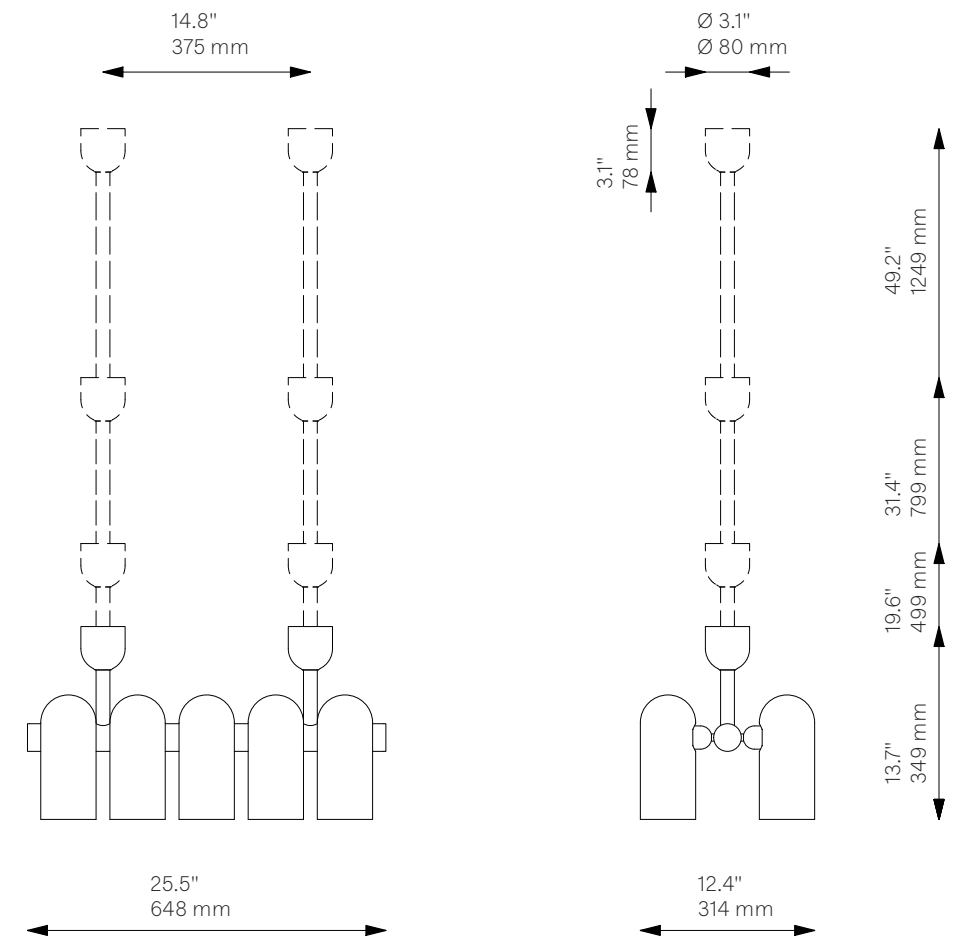

# Odyssey Linear XS

Chandelier - B143

Ceiling

<b>Glass Lampshades</b>	10 x Ø 100 mm x H 225 mm 10 x Ø 3.9" x H 8.9" Triplex Opal Glass (acid etch on the outside)		
<b>Weight</b>	13.3 kg / 29.3 lb		
<b>Light Source</b>	LED Bulb (included)	10 x 5 W	
	Max Wattage	10 x 15 W	
	Total Lumens	4500-5000 lm	
	Color Temperature	3000 K	
	Bulb Base	E14 / E12	
	Bulb Size	G45, max length 80 mm / 3.2"	
	Dimmable with electronic Dimmers only (ELV, trailing edge)		
<b>Finishes</b>	LBB / Lacquered Burnished Brass BGM / Black Gunmetal PN / Polished Nickel		
<b>Extension Rods (Included)</b>	2 x 150 mm 2 x 5.9"	2 x 300 mm 2 x 11.8"	2 x 450 mm 2 x 17.7"
<b>CE/UL Certified</b>	CE/UL		
<b>Ingress Protection</b>	IP 20		

# Odyssey Linear SM

Chandelier - B144

Ceiling

<b>Glass Lampshades</b>	10 x Ø 100 mm x H 300 mm 10 x Ø 3.9" x H 11.8" Triplex Opal Glass (acid etch on the outside)		
<b>Weight</b>	15.6 kg / 34.4 lb		
<b>Light Source</b>	LED Bulb (included)	10 x 5 W	
	Max Wattage	10 x 15 W	
	Total Lumens	4500-5000 lm	
	Color Temperature	3000 K	
	Bulb Base	E14 / E12	
	Bulb Size	G45, max length 80 mm / 3.2"	
	Dimmable with electronic Dimmers only (ELV, trailing edge)		
<b>Finishes</b>	LBB / Lacquered Burnished Brass BGM / Black Gunmetal PN / Polished Nickel		
<b>Extension Rods (Included)</b>	2 x 150 mm 2 x 5.9"	2 x 300 mm 2 x 11.8"	2 x 450 mm 2 x 17.7"
<b>CE/UL Certified</b>	CE/UL		
<b>Ingress Protection</b>	IP 20		