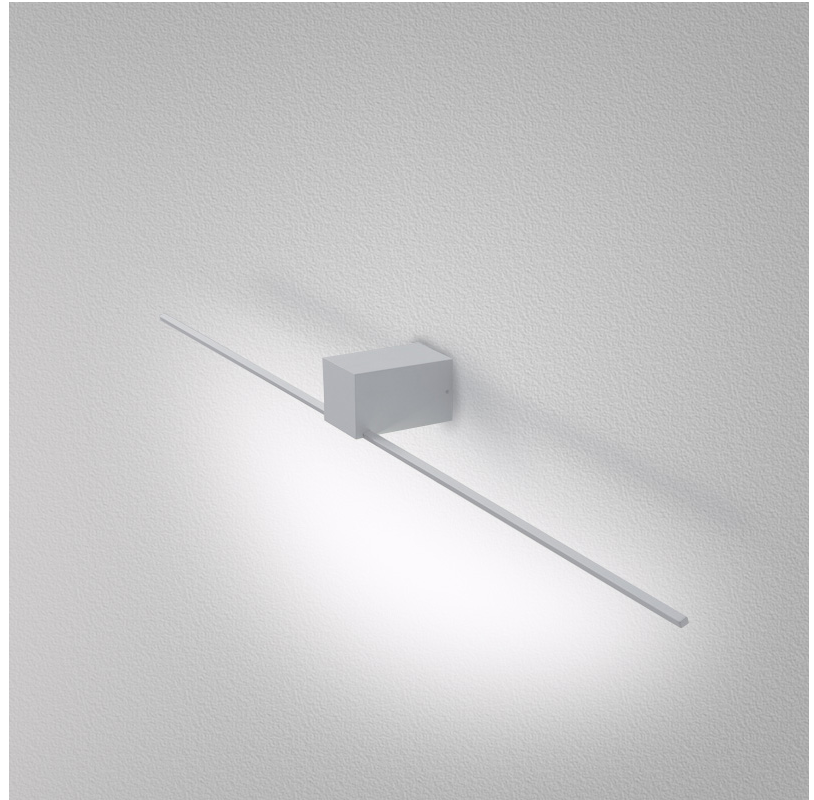

PROJECT	_____
TYPE	_____
SPECIFIER	_____
QUANTITY	_____
DATE	_____

ORIZZONTE SURFACE

D43013- -

base number
Color   Temperature   Finish   Options

1. To build a product code in our configurator select the specify button on the base model # product page
2. To build a manual product code on this datasheet choose from the options listed below in blue font and add the suffix to the base model #

GENERAL

Series: Orizzonte
Partner: Icone
Division: Design
Installation: Surface
Product Type: Picture Light
Mounting Location: Wall
Light Distribution: Direct / Indirect

PHYSICAL

Shape: Rectangle
Length (mm): 700
Length (in): 27 ⁹/₁₆
Height (mm): 60
Depth (mm): 100
Height (in): 2 ³/₈
Depth (in): 3 ¹⁵/₁₆
Fixture Finish: WHI / CHR / BGD
Fixture Material: Brass

ELECTRICAL

Lamp Type: LED
Total Output Wattage (W): 7.92
Dimming: Non-Dimmable
Driver Included: Yes
Driver Location: Integrated
Driver Type: Constant Voltage- 120Vac
Driver Class: Class 2
Input Voltage (V): 120 - 277
Output Voltage (V): 12
Upon Request: Remote: 0-10Vdc dimming / Phase dimming / Non-dimming 120/277Vac

LED

Color Temperature (°K): 2700 / 3000
Nominal Lumen (lm): 660
CRI: >90 CRI
Lamp Life (hrs): 50000

OPTICAL

RATINGS AND CERTIFICATIONS

Certified By: Certified for North American Standards
IP rating: IP20

700mm 27 ⁹/₁₆"