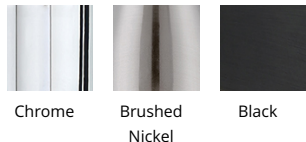

FINISHES:

Chrome Brushed Nickel Black

LINE DRAWING:

WS-73117

WAC LIGHTING

Parallax

Bathroom Vanity

Fixture Type: _____

Catalog Number: _____

Project: _____

Location: _____

Model & Size	Color Temp	Finish	LED Watts	LED Lumens	Delivered Lumens
WS-73123 24"	2700K	BK Black	11W	542	364
	3000K	BN Brushed Nickel	11W	542	377
	3500K	CH Chrome	11W	542	378

FINISHES:

Chrome Brushed Nickel Black

LINE DRAWING:

WS-73123