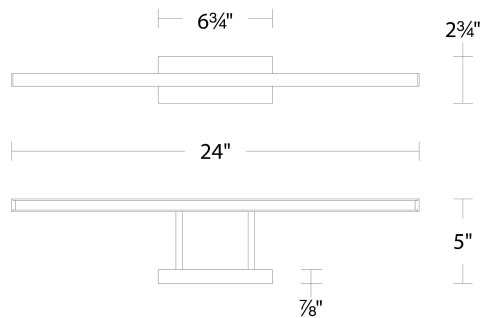

WAC LIGHTING

Parallax

Bathroom Vanity

Fixture Type: _____

Catalog Number: _____

Project: _____

Location: _____

Model & Size	Color Temp	Finish	LED Watts	LED Lumens	Delivered Lumens
WS-73123 24"	2700K	BK Black	11W	542	364
	3000K	BN Brushed Nickel	11W	542	377
	3500K	CH Chrome	11W	542	378

Example: **WS-73123-35-CH**

For custom requests please contact customs@wacighting.com

DESCRIPTION

A high-functioning selection. Unparalleled

FEATURES

- Downlight illumination
- Conversion plate included to accommodate 4" junction box
- 3CCT (2700K/3000K/3500K) selectable switch
- Trimless spackle cover available for 4" square junction box recessed in drywall thicknesses of 1/2", 5/8", 1", and 1-1/4"; accessory not included and can be ordered separately (model# CP-TL-WT)
- ACLED driverless technology
- 5 year warranty

SPECIFICATIONS

Color Temp:	2700K,3500K,3000K
Input:	120 VAC,50/60Hz
CRI:	90
Dimming:	ELV: 100-10% ,TRIAC: 100-10%
Rated Life:	54000 Hours
Mounting:	Can be mounted on wall in all orientations
Standards:	ETL, cETL,Title 24 JA8 Compliant Damp Location Listed
Construction:	Aluminum body, PC diffuser

FINISHES:

LINE DRAWING:

WS-73123