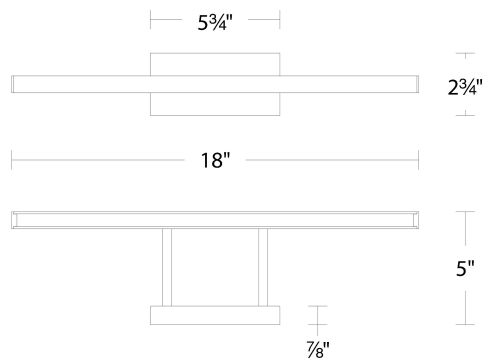

WAC LIGHTING

Parallax

Bathroom Vanity

Fixture Type: _____

Catalog Number: _____

Project: _____

Location: _____

Model & Size	Color Temp	Finish	LED Watts	LED Lumens	Delivered Lumens
WS-73117 18"	2700K	BK Black	6W	263	185
	3000K	BN Brushed Nickel	6W	263	189
	3500K	CH Chrome	6W	263	191

Example: **WS-73117-35-CH**

For custom requests please contact customs@wacighting.com

DESCRIPTION

A high-functioning selection. Unparalleled

FEATURES

- Downlight illumination
- Conversion plate included to accommodate 4" junction box
- 3CCT (2700K/3000K/3500K) selectable switch
- Trimless spackle cover available for 4" square junction box recessed in drywall thicknesses of 1/2", 5/8", 1", and 1-1/4"; accessory not included and can be ordered separately (model# CP-TL-WT)
- ACLED driverless technology
- 5 year warranty

SPECIFICATIONS

Color Temp:	3000K,2700K,3500K
Input:	120 VAC,50/60Hz
CRI:	90
Dimming:	ELV: 100-10% ,TRIAC: 100-10%
Rated Life:	54000 Hours
Mounting:	Can be mounted on wall in all orientations
Standards:	ETL, cETL,Title 24 JA8 Compliant Damp Location Listed
Construction:	Aluminum body, PC diffuser

FINISHES:

LINE DRAWING:

WS-73117