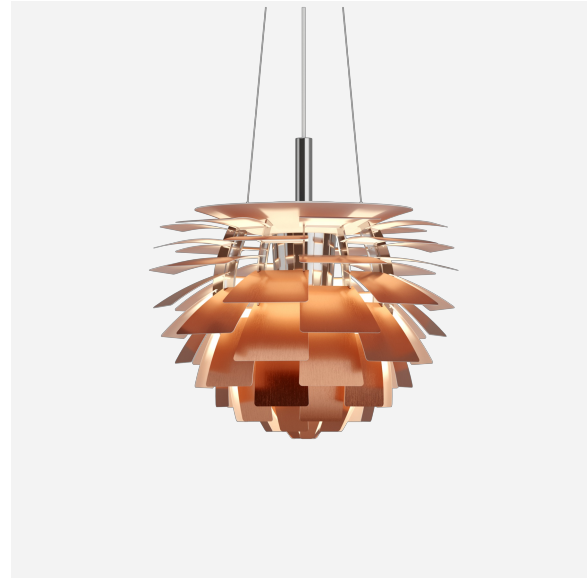

PH ARTICHOKE

The fixture provides 100% glare-free light. The 72 precisely positioned leaves form 12 unique rows of six leaves each. They illuminate the fixture as well as emitting diffused light with a unique pattern. The fixture provides decorative and comfortable lighting. For the energy saving LED variant, the quality of light and atmosphere surrounding the product is kept at the highest level.

Mounting

Mounting: Suspension type: 3x stainless steel aircraft cables. Suspension length: 12'. Canopy: White. Cord type: 3-conductors (non-LED) / 2-conductors (LED), 18 AWG white PVC power cord. Cord color: white cord. Cord length: 12'.

Finish

Brass, copper or stainless steel, brushed and coated. Black, powder coated with white, wet painted inner side. White, wet painted.

Materials

Leaves: Punched brass, punched copper or laser cut stainless steel. Top shade: White, spun steel. Frame: High luster chrome plated, laser cut steel. Suspension: High lustre chrome plated, spun aluminum.