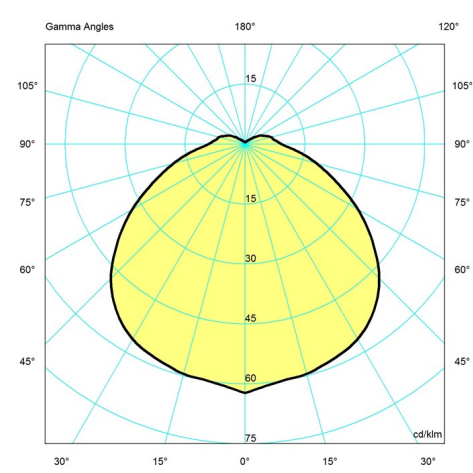

Finish

Black, Brass, Copper, Stainless steel, White

Voltage

120-277V/60HZ, 120V

Light distribution diagrams

Cartesian

Isolux

Polar