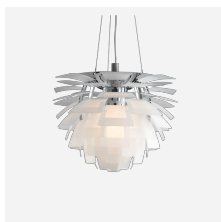

Related products

PH Artichoke Glass