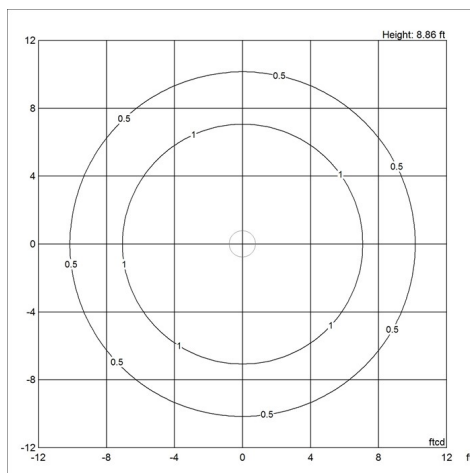

Sizes and weight

Width x Height x Length (in.) | 18.9 x 18.4 x 18.9 Max 20.7 lbs | 28.3 x 25.6 x 28.3 Max 43.2 lbs | 33.1 x 28.3 x 33.1 Max 58.4 lbs | 23.6 x 22.8 x 23.6 Max 37.2 lbs

Compliance

cULus, Damp location.

Weight

Min: 18.883 lbs Max: 58.356 lbs

Dimensions

18.9 IN, 23.6 IN, 28.3 IN, 33.1 IN

Other functions

Longer cord lengths. Alternative finishes and sizes. LED in 3500K or 4000K. Alternative dimming controls. LED retrofit kit available for existing installations.

Finish

Black, Brass, Copper, Stainless steel, White

Voltage

120-277V/60HZ, 120V

Light distribution diagrams

Cartesian

Isolux

Polar