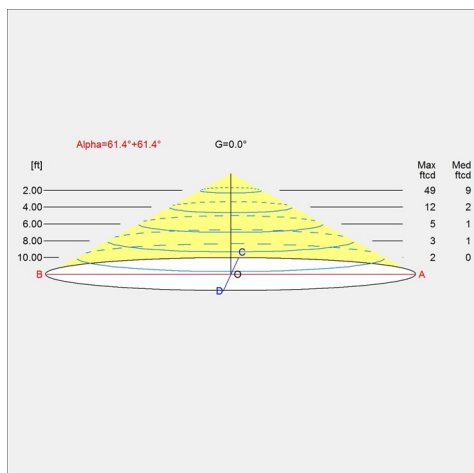

Finish

Black, Brass, Copper, Stainless steel, White

Voltage

120-277V/60HZ, 120V

Light distribution diagrams

Cartesian

Isolux

Polar