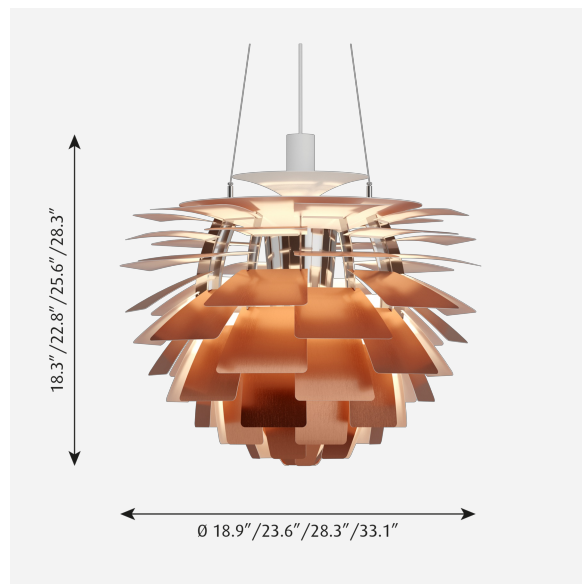

Finish

Brass, copper or stainless steel, brushed and coated. Black, powder coated with white, wet painted inner side. White, wet painted.

Materials

Leaves: Punched brass, punched copper or laser cut stainless steel. Top shade: White, spun steel. Frame: High luster chrome plated, laser cut steel. Suspension: High lustre chrome plated, spun aluminum.

Sizes and weight

Width x Height x Length (in.) | 18.9 x 18.4 x 18.9 Max 20.7 lbs | 28.3 x 25.6 x 28.3 Max 43.2 lbs | 33.1 x 28.3 x 33.1 Max 58.4 lbs | 23.6 x 22.8 x 23.6 Max 37.2 lbs

Compliance

cULus, Damp location.

Specification notes

a. 18.9" available in 200W incandescent or 44W LED. b. 23.6", 28.3" and 33.1" available only in 96W LED. c. Incandescent variants available only in 120V. d. LED variants available only in 120-277V with 0-10V dimming.

Light source

A-23/CL medium

Information

Electrical:
System Wattage: 96W (LED); 200W (INC)
LED Wattage: 184 W or 88 W
Delivered lumens: 615 - 3,681
Efficacy: 3.1 lm/W - 38.3 lm/W
Certifications:
cULus, Damp Location
Protection class IP20
Controllability: 0-10V Dimming (LED variants); Phase dimming (incandescent variants)
Color Rendering: Ra≥90 for LED variants.
Performance dependent upon screw-base lamp used in socketed variants.

Related products