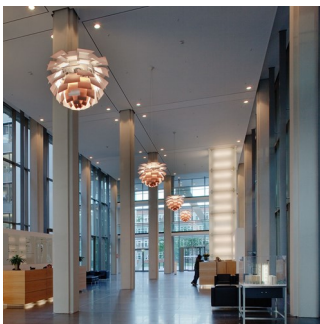

Atlantic Haus