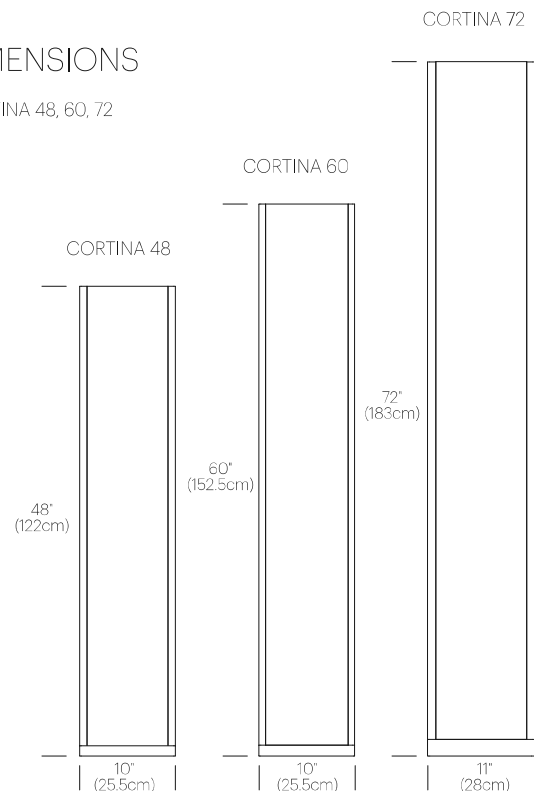

SPECIFICATIONS

Voltage: 120V or 240V

Cable length: 6' (182cm)

CERTIFICATIONS

UL listed components

FINISHES

CLAR/
WHITE

DIMENSIONS

CORTINA 24

PRODUCT CODES

Cortina 24: CORT 24

PACKAGING WEIGHT AND DIMENSIONS

Cortina 24:	14LBS	13.5" X 10" X 4.5"
	6.4KGS	34cm X 25cm X 11cm

NOTES

Floor mounting solutions available upon request

Custom requests can be considered on volume orders

SPECIFICATIONS

Voltage: 120V or 240V

Cable length: 6' (182cm)

CERTIFICATIONS

UL listed components

FINISHES

CLEAR/
WHITE

DIMENSIONS

CORTINA 48, 60, 72

PRODUCT CODES

Cortina 48:	CORT 48
Cortina 60:	CORT 60
Cortina 72:	CORT 72

PACKAGING WEIGHT AND DIMENSIONS

Cortina 48:	24.6LBS	58" X 13" X 6.5"
	11.2KGS	147cm X 33cm X 17cm
Cortina 60:	25LBS	68" X 3" X 6.5"
	11.3KGS	173cm X 8cm X 17cm
Cortina 72:	44LBS	82.5" X 14" X 7.5"
	20KGS	210cm X 36cm X 19cm