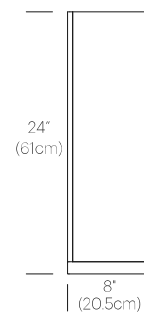

SPECIFICATIONS

Voltage: 120V or 240V

Cable length: 6' (182cm)

CERTIFICATIONS

UL listed components

FINISHES

CLAR/
WHITE

DIMENSIONS

CORTINA 24

PRODUCT CODES

Cortina 24: CORT 24

PACKAGING WEIGHT AND DIMENSIONS

Cortina 24:	14LBS	13.5" X 10" X 4.5"
	6.4KGS	34cm X 25cm X 11cm

NOTES

Floor mounting solutions available upon request

Custom requests can be considered on volume orders

SPECIFICATIONS

Voltage: 120V or 240V

Cable length: 6' (182cm)

CERTIFICATIONS

UL listed components

FINISHES

CLEAR/
WHITE

DIMENSIONS