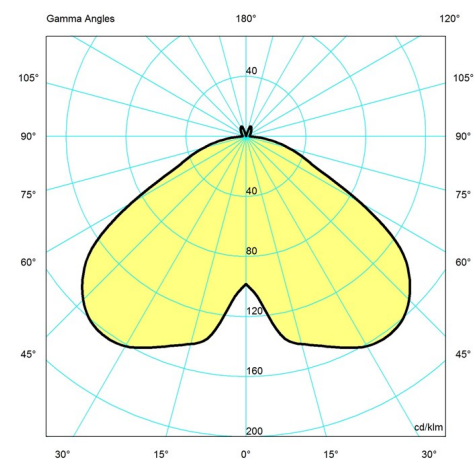

Polar

Spare parts & accessories

Product	Variant number
PANTHELLA 320 TABLE DIFFUSER	5744167592
PANTHELLA 320 TABLE BAYONET BASE	5744167602
PANTHELLA 320 TABLE SHADE OPAL WHITE	5744167615
PANTHELLA 320 TABLE SHADE BRASS PVD	5744167628
PANTHELLA 320 TABLE SHADE CHROME	5744167631
PANTHELLA 320 TABLE TOP NUT CHROME	5744167644
PANTHELLA 320 TABLE TOP NUT BRASS PVD	5744167657
PANTHELLA 320 TABLE SHADE OPAL GREY	5744168041