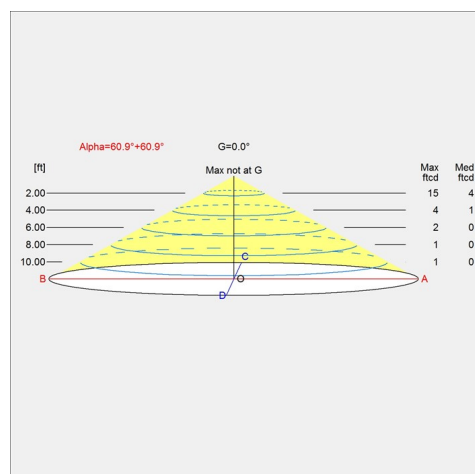

120V

Light distribution diagrams

Cartesian