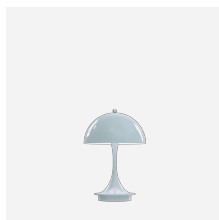

Panthella 160 Portable