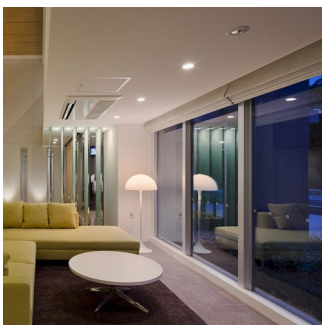

Carl Hansen & Son Showroom