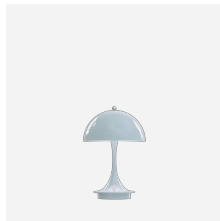

Panthella 160 Portable