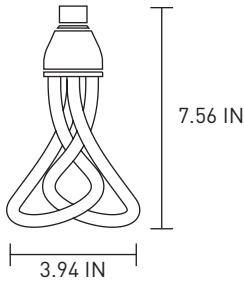

SPECIFICATION SHEET

PLUMEN 001 LOW ENERGY LIGHT BULB

ORIGINAL

The Plumen 001 is the world's first designer low energy light bulb. The dynamic, sculptured form contrasts to the dull regular shapes of existing low energy bulbs, in an attempt to make the Plumen a centrepiece, not an afterthought. The Plumen 001 works like any other high quality low energy bulb - saving you 80% on your energy bills and lasting 8 times longer than a standard incandescent bulb.

LISTED

PRODUCT PERFORMANCE

Light Color	Warm White
Power Consumption	15 Watt Equivalent to a 65W incandescent
Lumen Output	820
Lifetime	8,000 Hours
Dimmable	No
Color Temperature	2,700K (Warm White)
Switching Cycles	More than 10,000
Warm-Up Time	Less than 30 Seconds
Power Factor	0.59
Lumen Maintenance	80% after 6,000 hours
Color Rendering	Greater Than 80

PRODUCT DETAILS

Designer	HULGER + Samuel Wilkinson
Year of Design	2010
Lamp Dimensions	7.56 x 3.94 x 3.58 inches
Packaging Dimensions	7.87 x 4.13 x 3.94 inches
Material	Glass and ABS Plastic
Color	N/A
Fitting	E26 Screw 120V
Product Code	E26 1201011503
Bar Code	E26 5707823562610