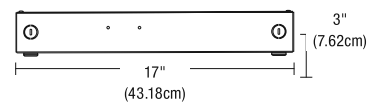

Side View

3X100W

Top View

Side View

4X100W

Top View

Side View

T-BAR GRID CEILING