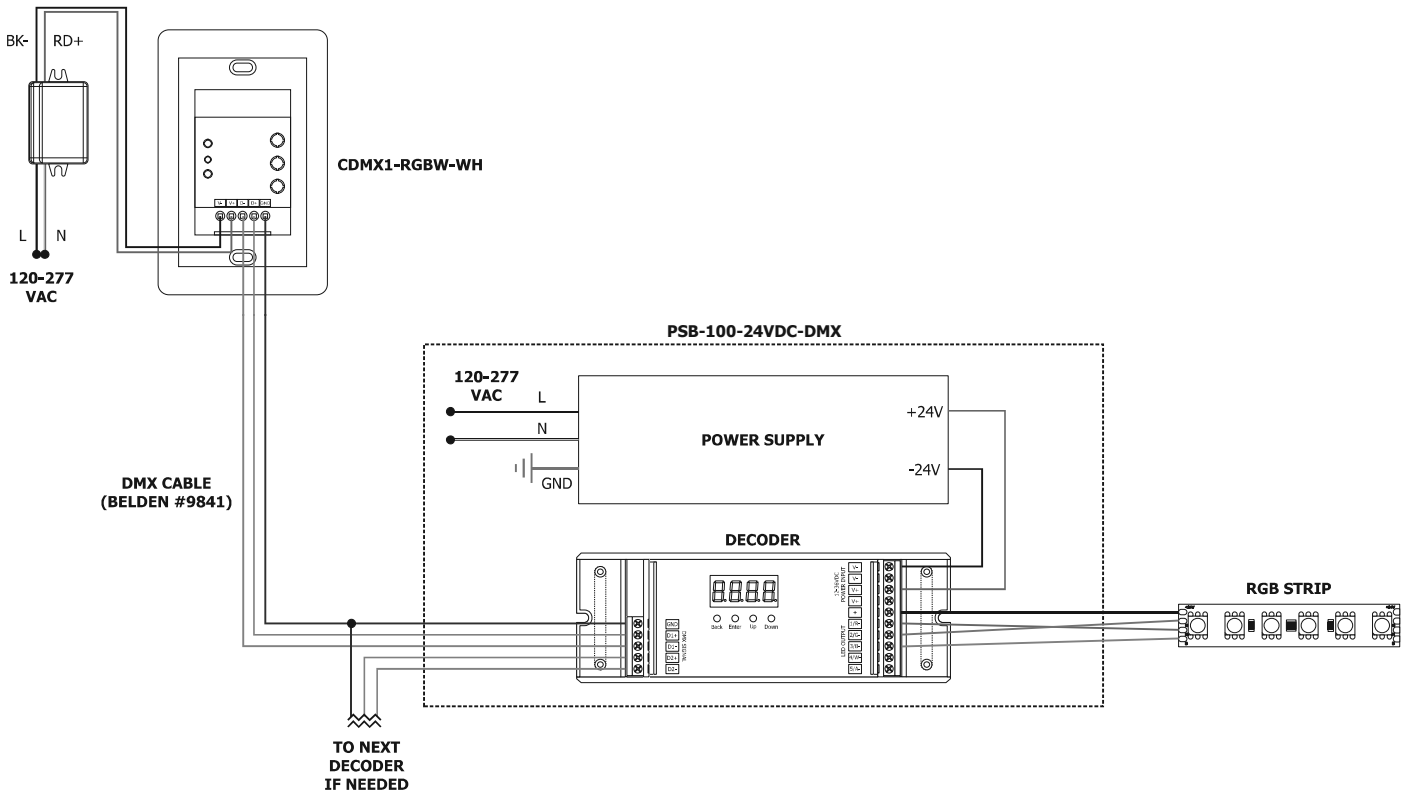

T-BAR MOUNTING KIT

Includes power supply, box cover, and T-bar hangers for installing Junction Box above ceiling with in easy reach. Comes with 4' of 14 gauge pair Teflon cables with quick secure connectors.

Side View

3X100W

Top View

Side View

4X100W

Top View

Side View

T-BAR GRID CEILING

IN WALL KIT

PROJECT		FIXTURE TYPE		DATE	
---------	--	--------------	--	------	--

TUNABLE WHITE WITH CDMX

RGB WITH CDMX

PROJECT	FIXTURE TYPE	DATE
---------	--------------	------

INDOOR DMX POWER SUPPLIES

24VDC WITH DMX DRIVER