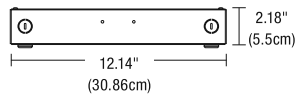

PROJECT		FIXTURE TYPE		DATE	
---------	--	--------------	--	------	--

INDOOR DMX POWER SUPPLIES

24VDC WITH DMX DRIVER

100W

Top View

Side View

2X100W

Top View