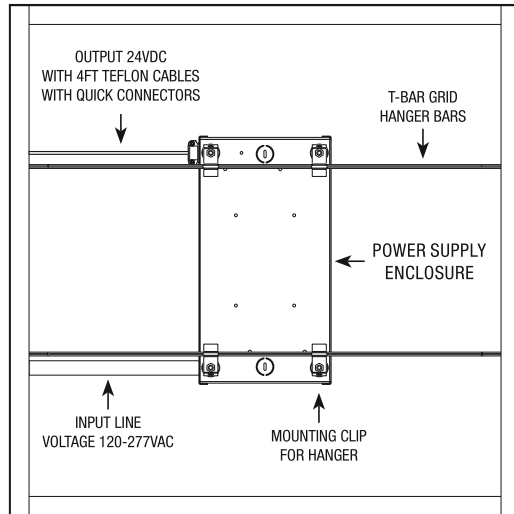

T-BAR MOUNTING KIT

Includes power supply, box cover, and T-bar hangers for installing Junction Box above ceiling with in easy reach. Comes with 4' of 14 gauge pair Teflon cables with quick secure connectors.

Side View

3X100W

Top View

Side View

4X100W

Top View

Side View

T-BAR GRID CEILING