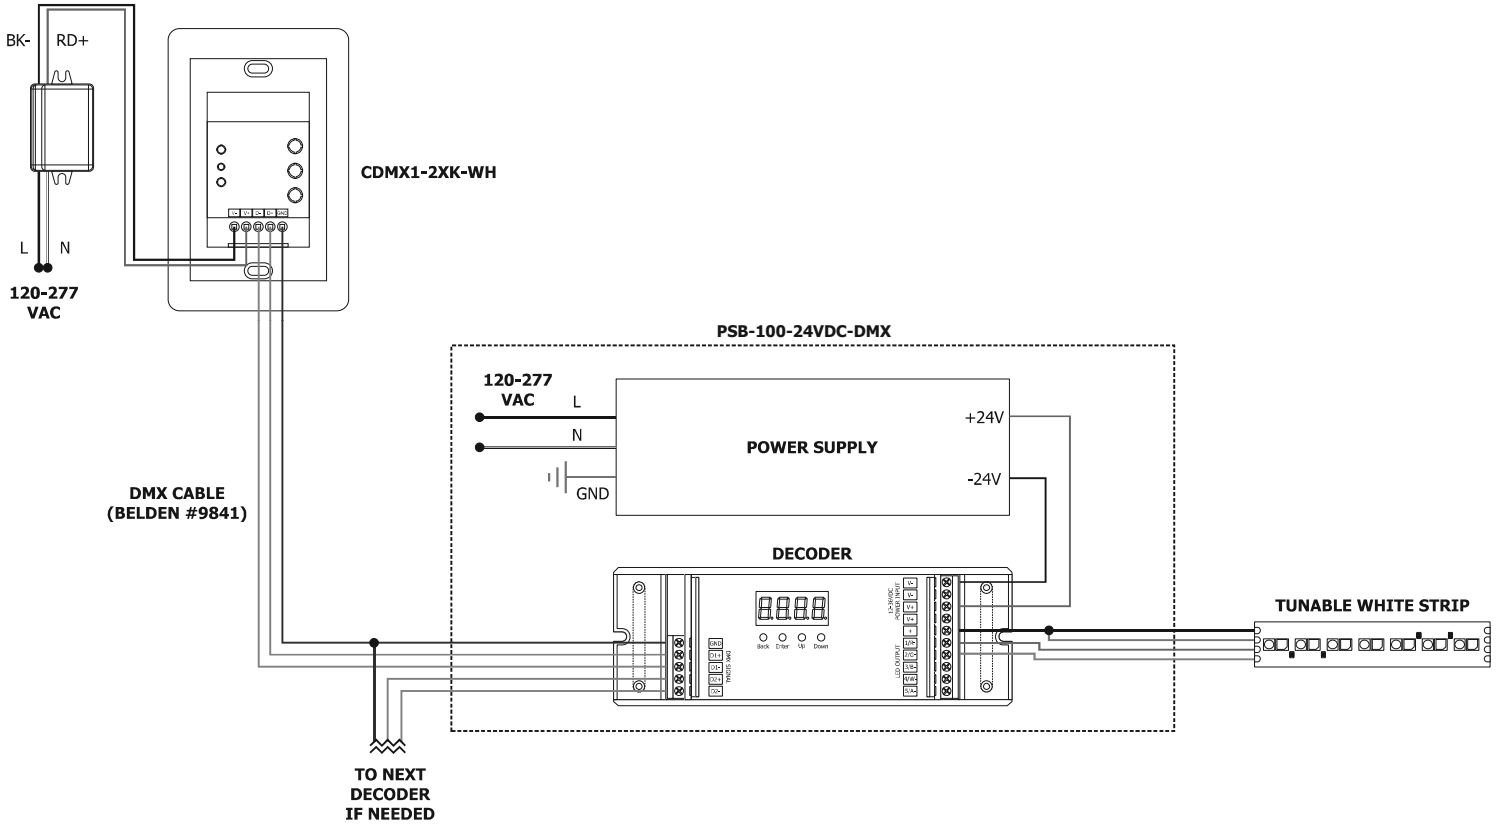

TUNABLE WHITE WITH CDMX