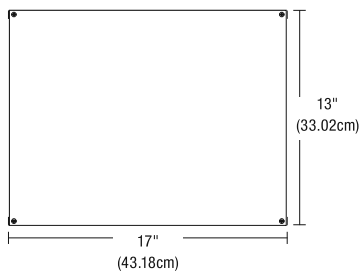

Side View

3X100W

Top View

Side View

4X100W

Top View

Side View

T-BAR GRID CEILING