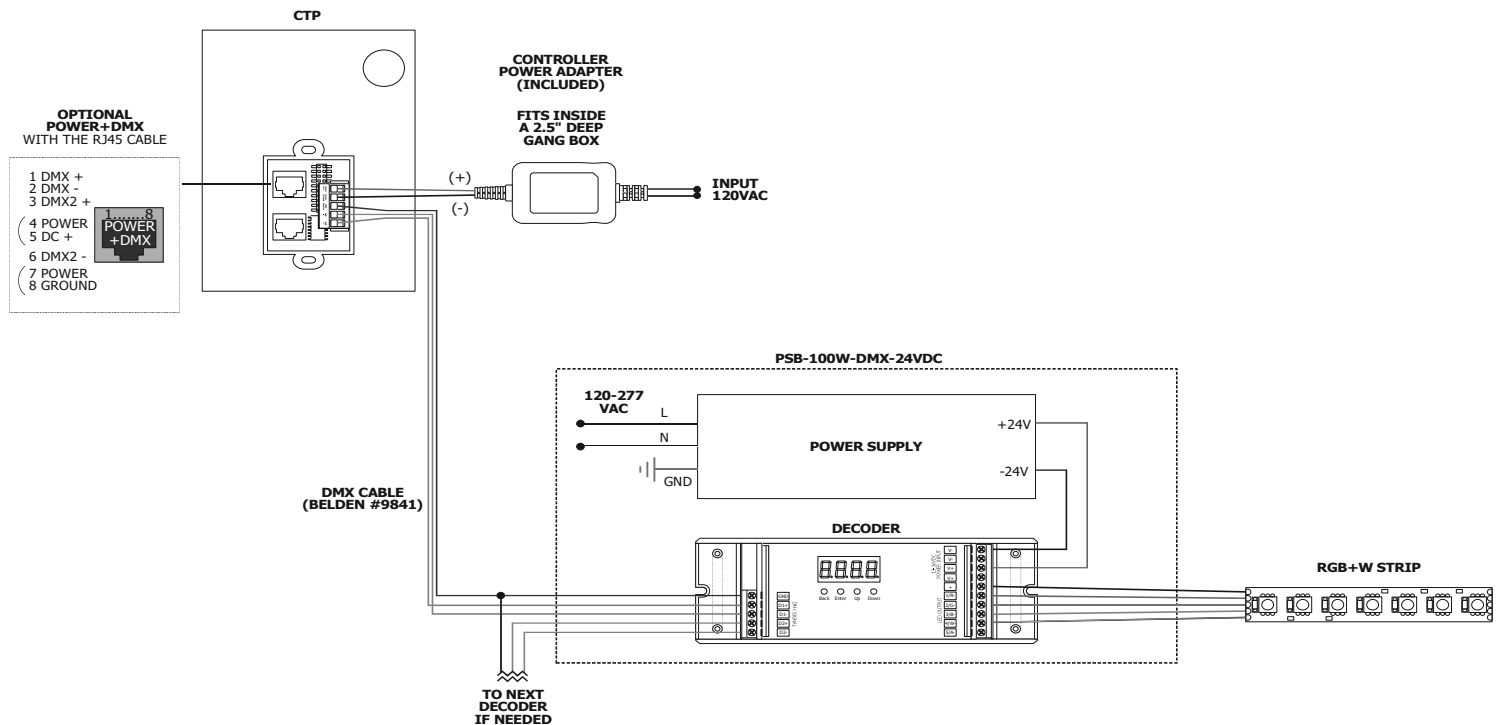

T-BAR MOUNTING KIT

Includes power supply, box cover, and T-bar hangers for installing Junction Box above ceiling with in easy reach. Comes with 4' of 14 gauge pair Teflon cables with quick secure connectors.

Side View

3X100W

Top View

Side View

4X100W

Top View

Side View

T-BAR GRID CEILING

RGBW WITH CDMX

PROJECT		FIXTURE TYPE		DATE	
---------	--	--------------	--	------	--

INDOOR DMX POWER SUPPLIES

24VDC WITH DMX DRIVER

RGB WITH CPT

RGBW WITH CPT

PROJECT		FIXTURE TYPE		DATE	
---------	--	--------------	--	------	--