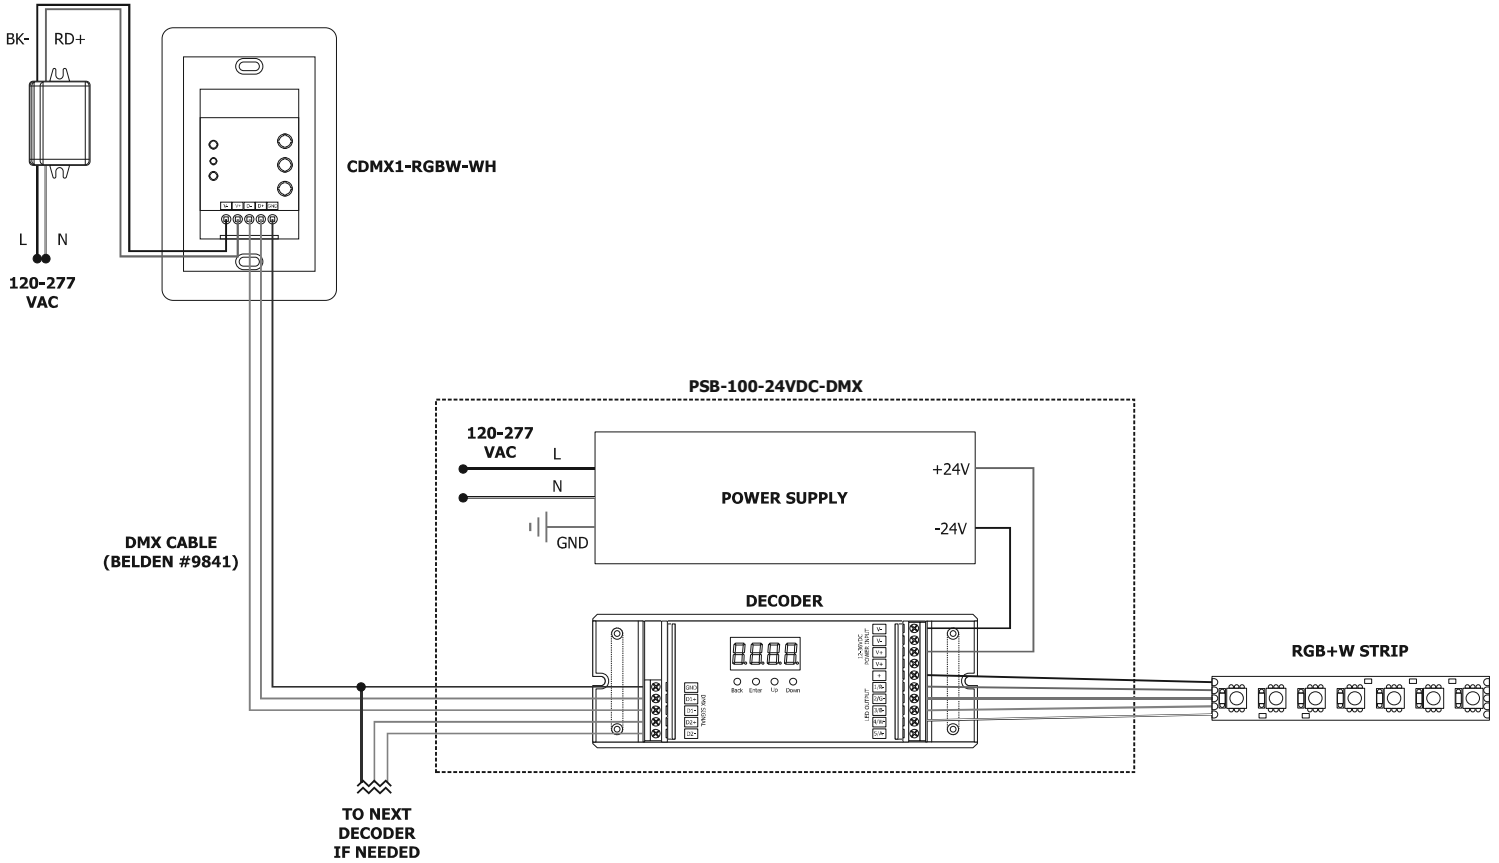

INDOOR DMX POWER SUPPLIES

24VDC WITH DMX DRIVER

RGBW WITH CDMX

PROJECT		FIXTURE TYPE		DATE