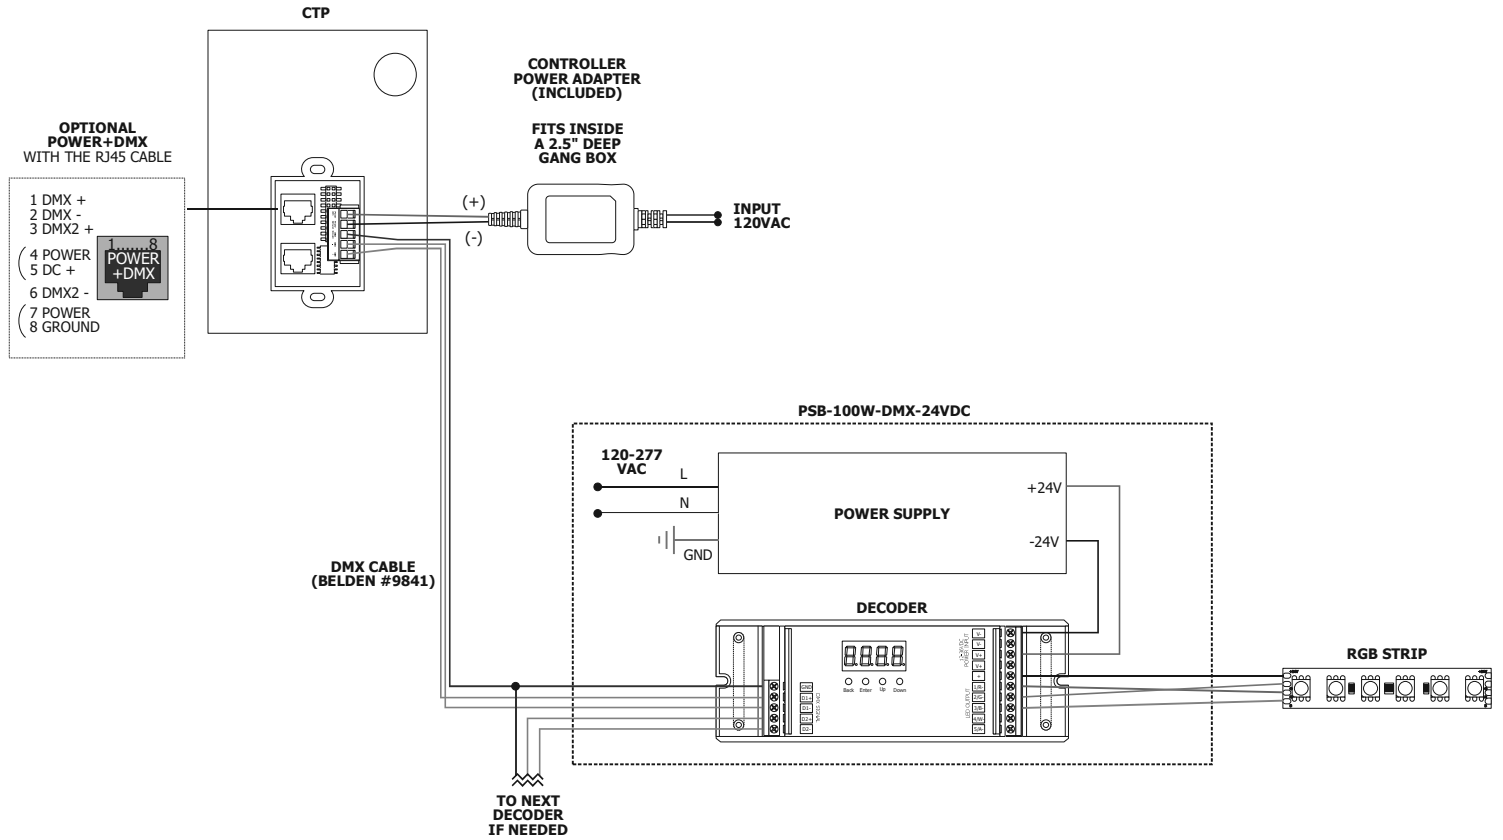

INDOOR DMX POWER SUPPLIES

24VDC WITH DMX DRIVER

RGB WITH CPT