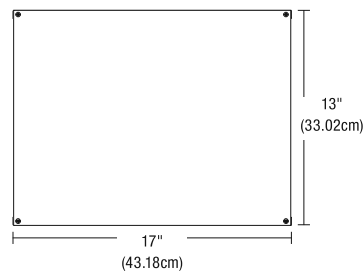

Side View

3X100W

Top View

Side View

4X100W

Top View

Side View

T-BAR GRID CEILING