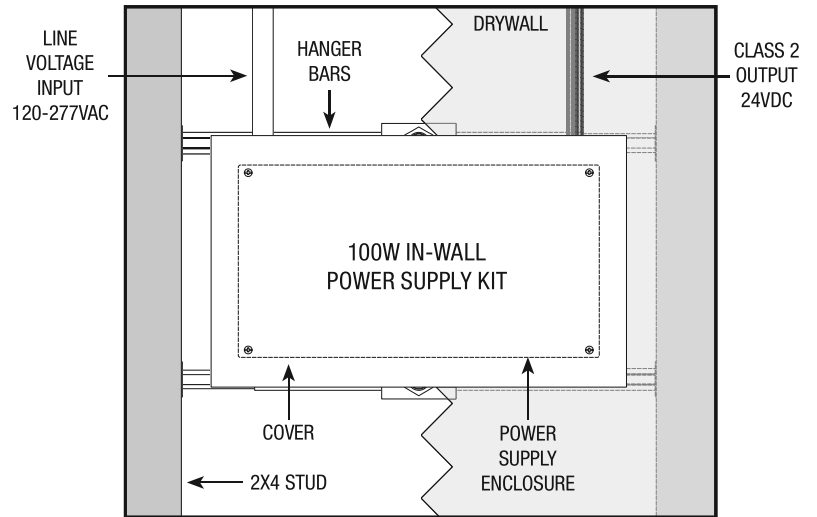

IN WALL KIT

PROJECT		FIXTURE TYPE		DATE