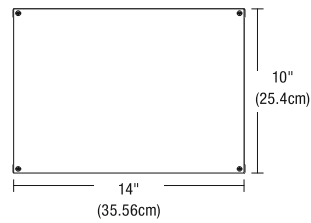

Side View

3X100W

Top View

Side View

4X100W

Top View

Side View

T-BAR GRID CEILING