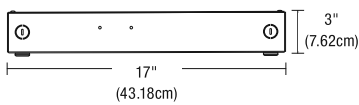

Side View

3X100W

Top View

Side View

4X100W

Top View

Side View

T-BAR GRID CEILING