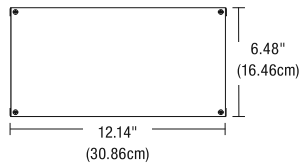

INDOOR DMX POWER SUPPLIES

24VDC WITH DMX DRIVER

100W

Top View