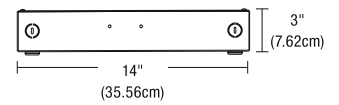

INDOOR DMX POWER SUPPLIES

24VDC WITH DMX DRIVER

100W

2X100W

Side View

3X100W

4X100W

T-BAR GRID CEILING

IN WALL KIT

PROJECT		FIXTURE TYPE		DATE